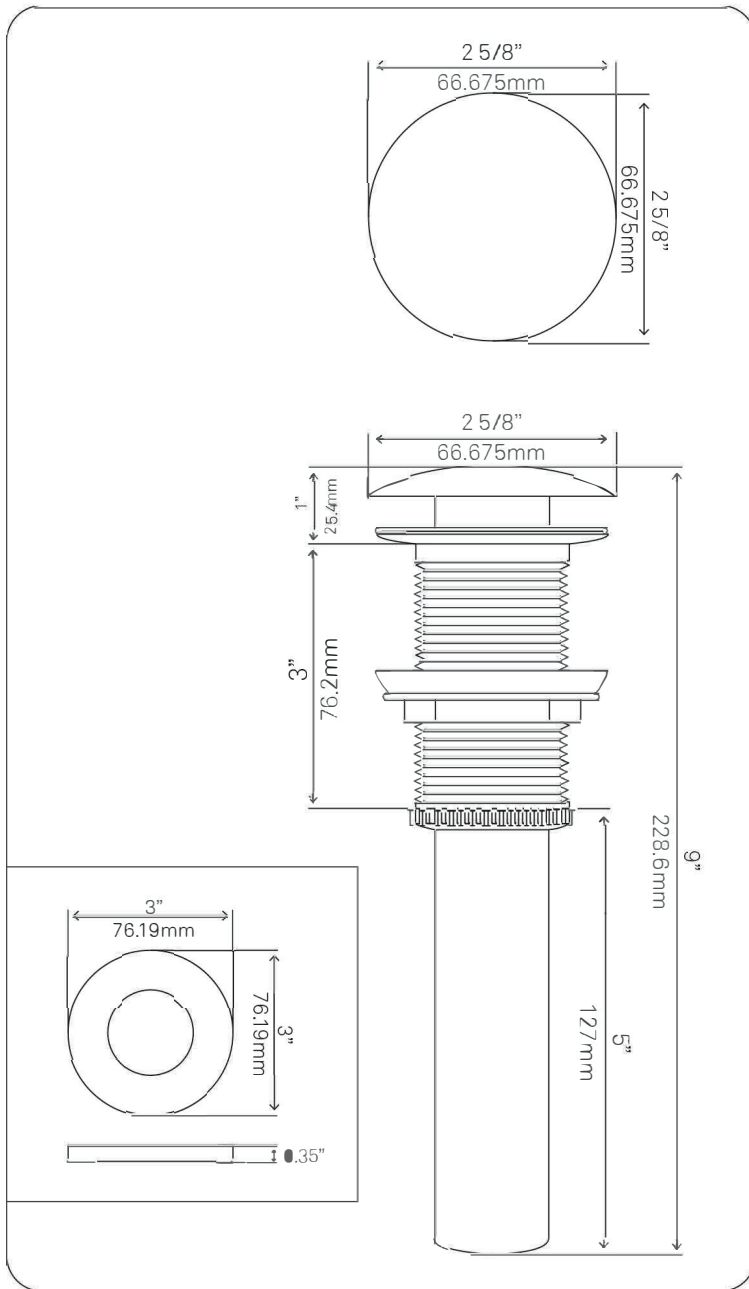

NOTES

Novatto reserves the right (1) to make changes in specifications and materials, and (2) to change or discontinue models, both without notice or obligation. Dimensions are for reference only, see www.NovattoInc.com for finish options and product availability.

Novatto Inc
TOLL FREE 844.404.4242
www.NovattoInc.com