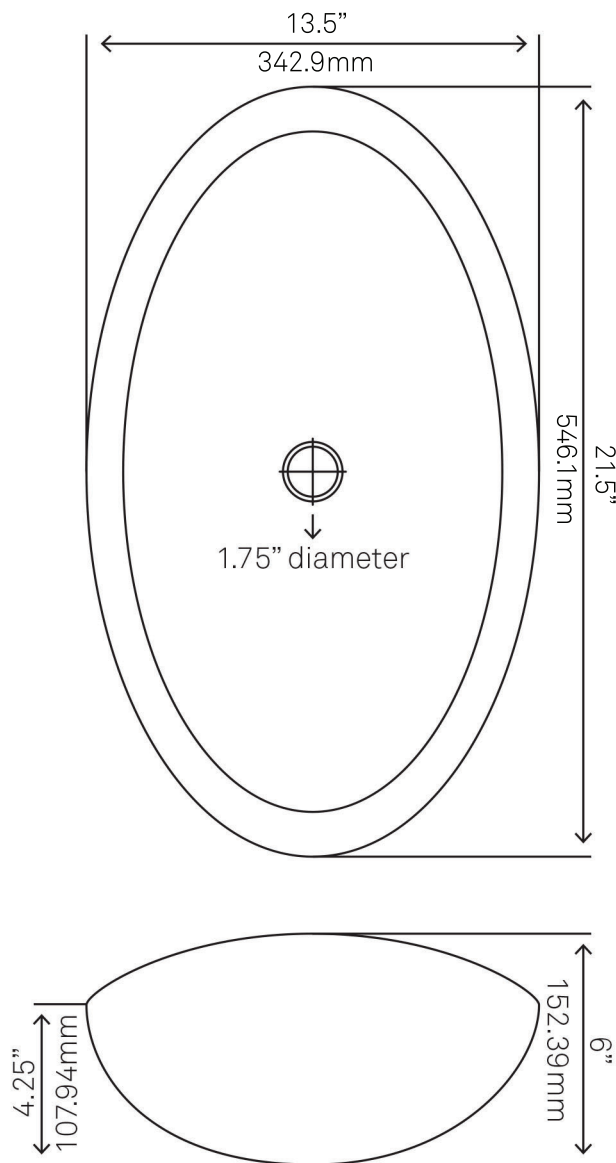

NOHP-G025-8031 VOLLE Painted Glass Vessel Sink

Requested By:

Specific Features:

STANDARD SPECIFICATIONS:

- Oval slipper hand painted vessel sink
- Dark rich brown camouflage
- High tempered glass
- Stain and scratch resistant inside
- Textured painted outside
- Above counter installation
- Standard U.S. plumbing connection
- 1.75-inch drain opening
- Novatto faucet and drain sold separately

Novatto Inc
TOLL FREE 844.404.4242
www.NovattoInc.com

**GF-057ORB CASCADE
Waterfall Vessel Faucet**

Requested By: _____

Specific Features: _____

STANDARD SPECIFICATIONS:

- Oil rubbed bronze finish
- Single handle control
- Solid brass construction
- High pressure ceramic cartridge
- Single hole deck mount installation
- 1.5-inch diameter hole required
- cUPC and AB1953 low lead compliant
- ASME A112.18.1-2011/CSA B125.1-11
- NSF 61 and NSF 372 certified
- EPA WaterSense® available

Novatto Inc
TOLL FREE 844.404.4242
www.NovattoInc.com

PUD-ORB-MR Vessel Sink Pop-Up Drain and Mounting Ring, Oil Rubbed Bronze

Requested By: _____

Specific Features: _____

STANDARD SPECIFICATIONS:

- Clicker pop-up vessel sink drain and mounting ring
- Oil rubbed bronze finish
- Solid brass construction
- Includes rubber seals and fastener for installation
- 9-inches total pop-up length
- Fits any standard 1.75-inch drain opening
- cUPC