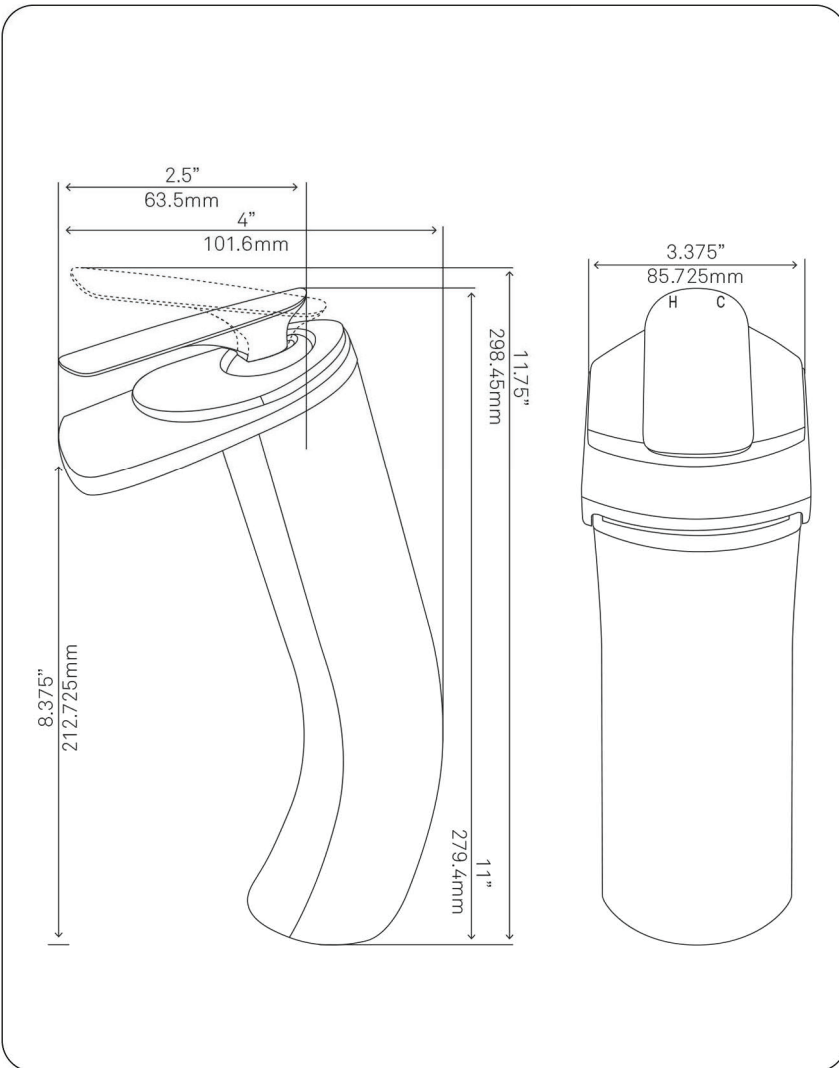

NOTES

Novatto reserves the right (1) to make changes in specifications and materials, and (2) to change or discontinue models, both without notice or obligation. Dimensions are for reference only, see www.NovattoInc.com for finish options and product availability.

Novatto Inc
TOLL FREE 844.404.4242
www.NovattoInc.com