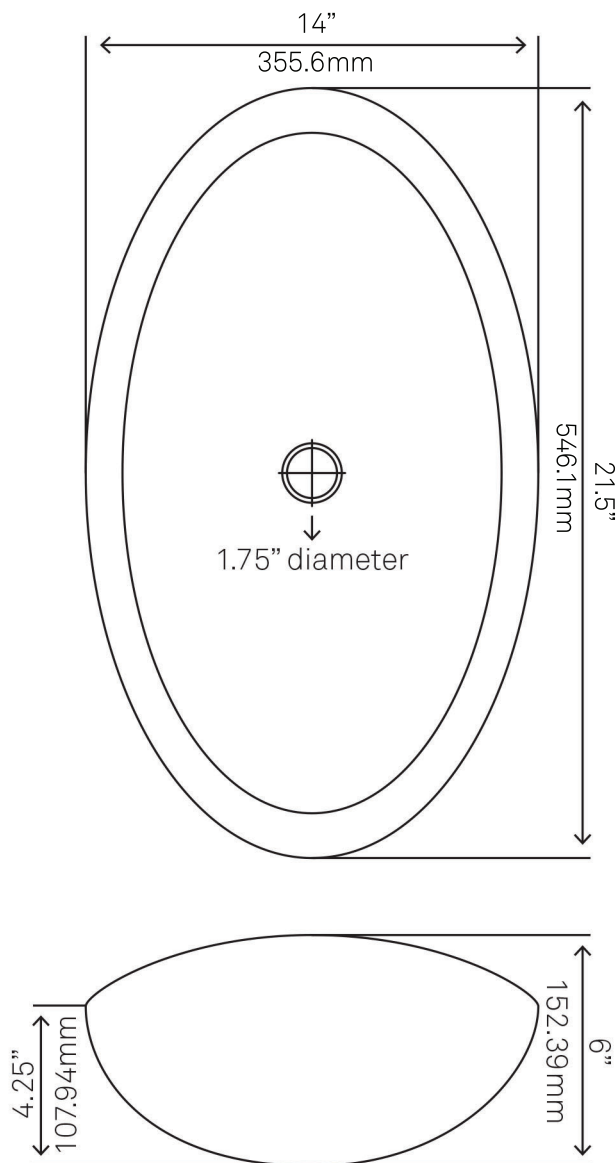

TIS-324T BABBUCCIA Clear Brown Glass Vessel Sink

Requested By:

Specific Features:

STANDARD SPECIFICATIONS:

- Oval slipper clear brown glass vessel
- Made with high tempered glass
- Scratch resistant and non-porous
- Designed for above counter installation
- Standard U.S. plumbing connections
- 1.75-inch drain opening
- No overflow

Novatto Inc
TOLL FREE 844.404.4242
www.NovattoInc.com

**GF-136ORB ECLIPSE
Vessel Faucet, Oil Rubbed Bronze**

Requested By: _____

Specific Features: _____

STANDARD SPECIFICATIONS:

- Single handle control
- Solid brass construction
- High pressure ceramic cartridge
- Single hole deck mount installation
- Spout reach: 3.75-inches
- Spout height: 8-inches
- 1.5-inch mounting hole diameter
- cUPC and AB1953 low lead compliant
- ASME A112.18.1-1-2011/CSA B125.1-11
- NSF 61 and NSF 372 certified
- EPA WaterSense® available