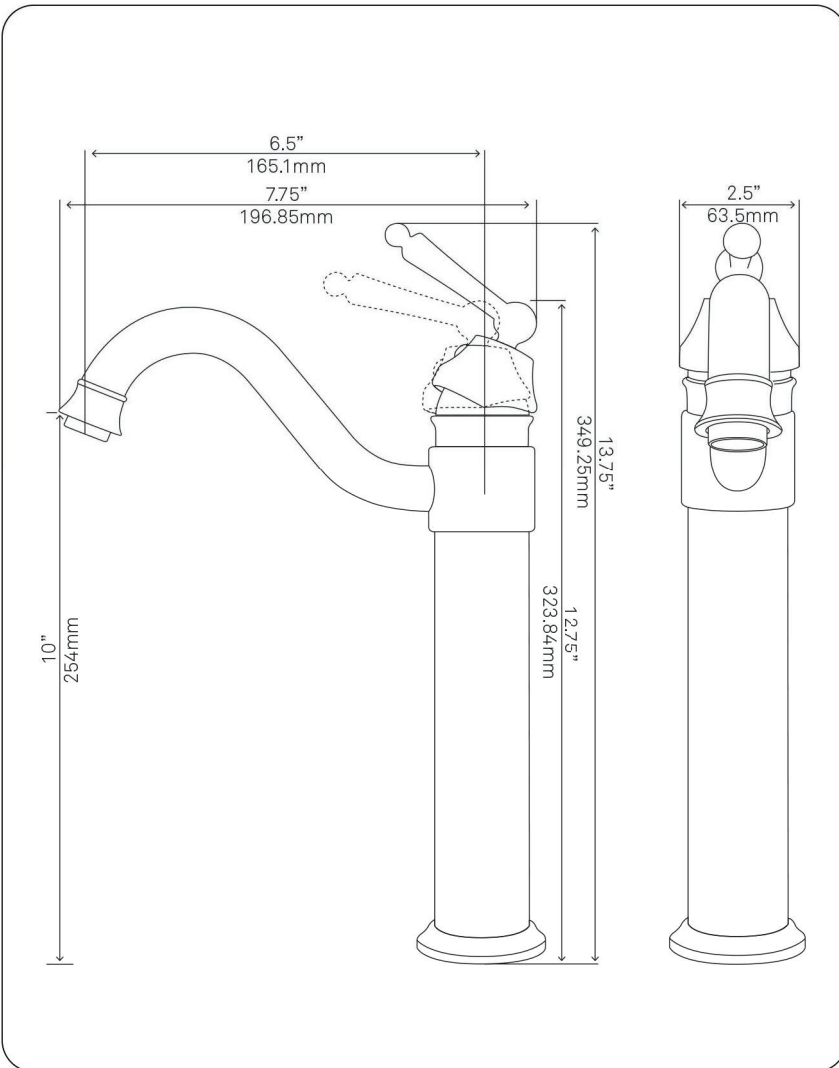

NOTES

Novatto reserves the right (1) to make changes in specifications and materials, and (2) to change or discontinue models, both without notice or obligation. Dimensions are for reference only, see www.NovattoInc.com for finish options and product availability.

Novatto Inc
TOLL FREE 844.404.4242
www.NovattoInc.com