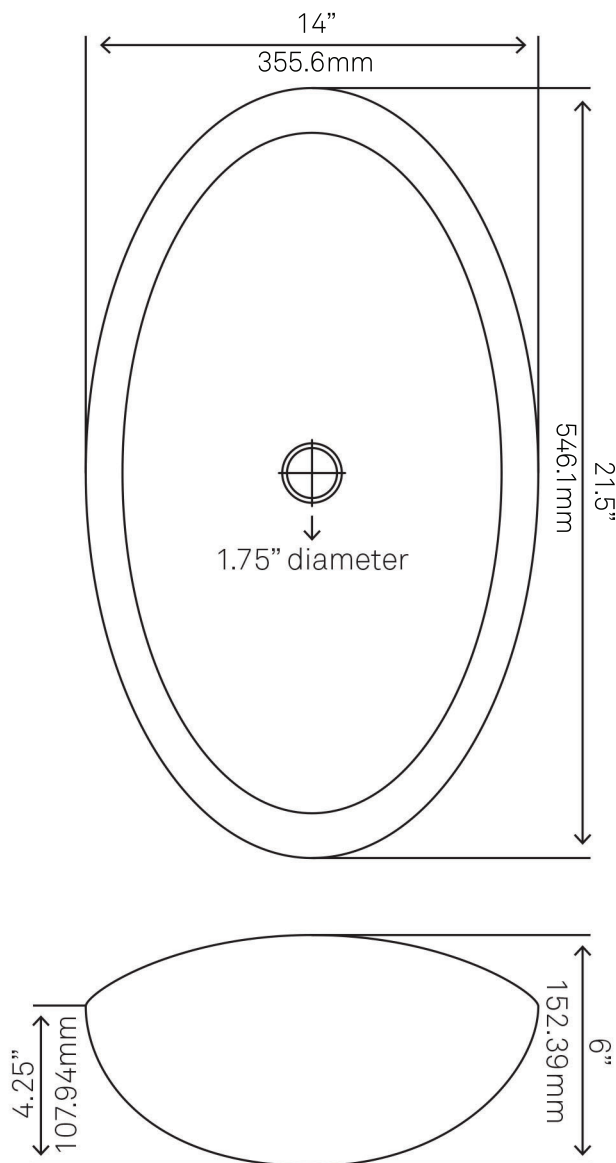

TIS-324T BABBUCCIA Clear Brown Glass Vessel Sink

Requested By: _____

Specific Features: _____

STANDARD SPECIFICATIONS:

- Oval slipper clear brown glass vessel
- Made with high tempered glass
- Scratch resistant and non-porous
- Designed for above counter installation
- Standard U.S. plumbing connections
- 1.75-inch drain opening
- No overflow

Novatto Inc
TOLL FREE 844.404.4242
www.NovattoInc.com

**BM-359BORB CENTURY
Single Lever Vessel Faucet**

Requested By: _____

Specific Features: _____

STANDARD SPECIFICATIONS:

- Vessel faucet in oil rubbed bronze finish
- Single handle control
- Solid brass construction
- High pressure ceramic cartridge
- Single hole deck mount installation
- 1.5-inch diameter hole required
- Spout reach: 6.5-inches
- Spout height: 10-inches
- cUPC and AB1953 low lead compliant
- ASME A112.18.1-2011/CSA B125.1-11
- NSF 61 and NSF 372 certified
- EPA WaterSense® available