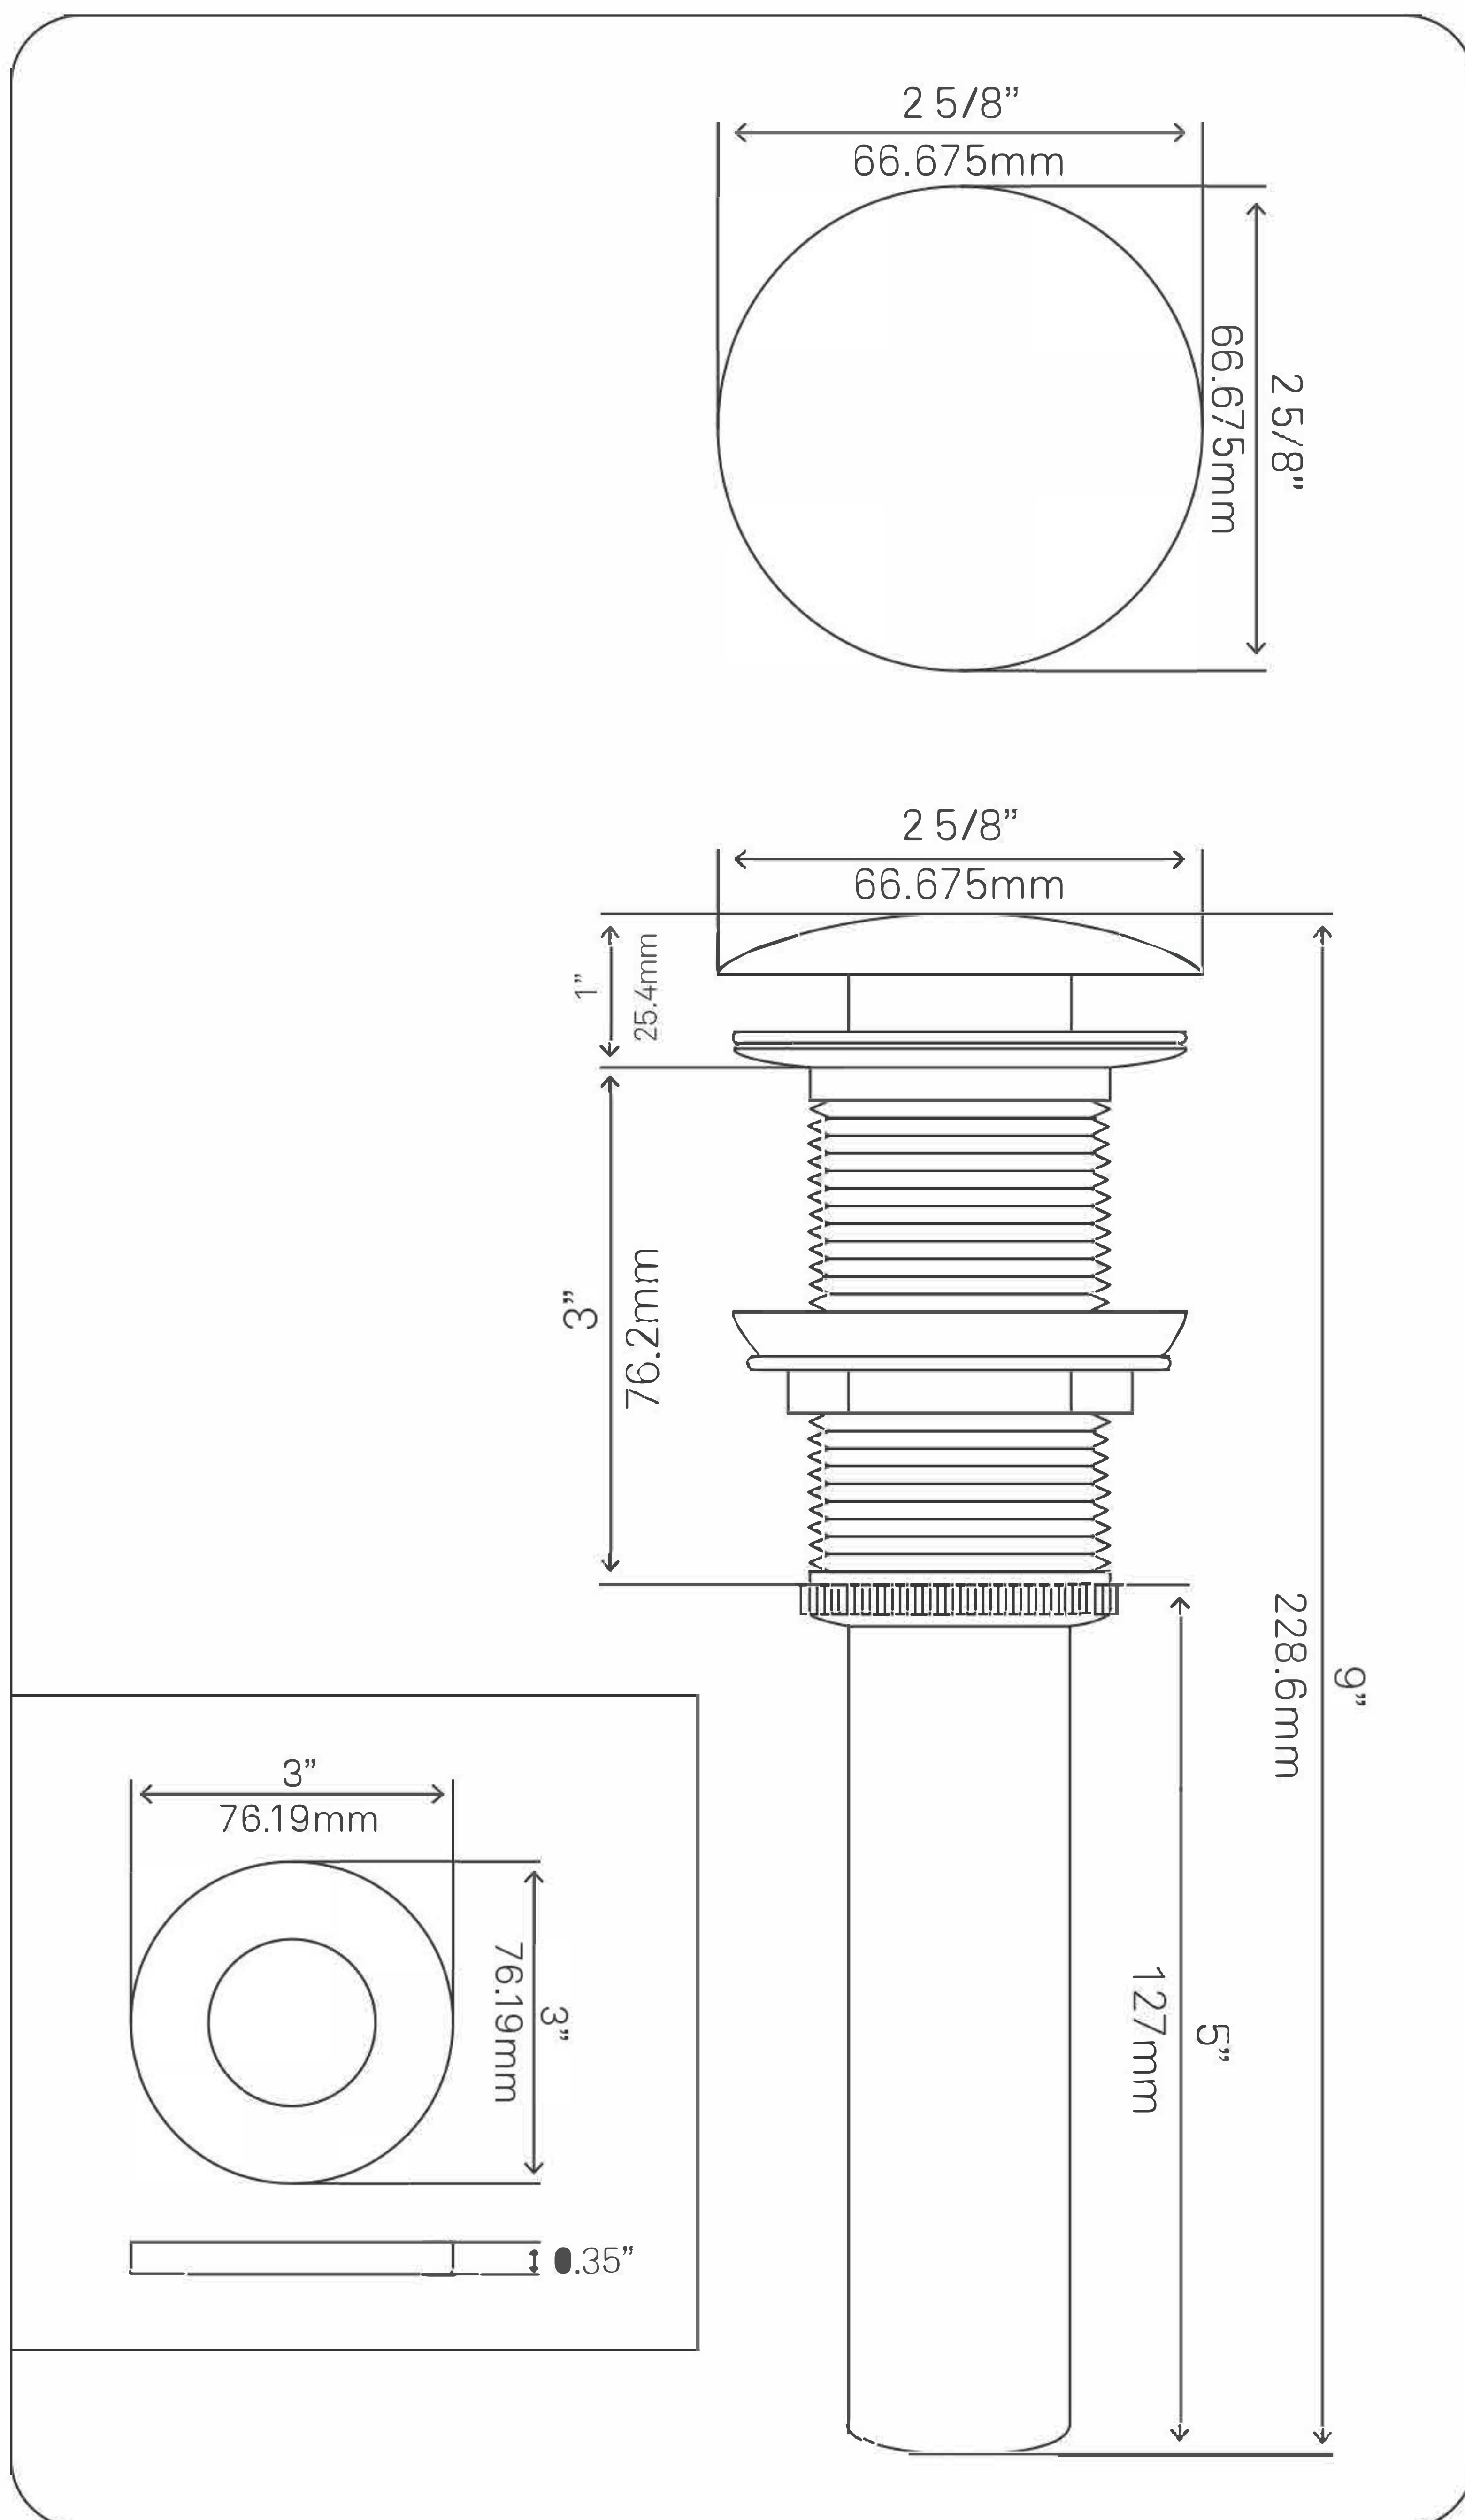

NOTES

Novatto reserves the right (1) to make changes in specifications and materials, and (2) to change or discontinue models, both without notice or obligation. Dimensions are for reference only, see www.NovattoInc.com for finish options and product availability.

Novatto Inc
TOLL FREE 844.404.4242
www.NovattoInc.com