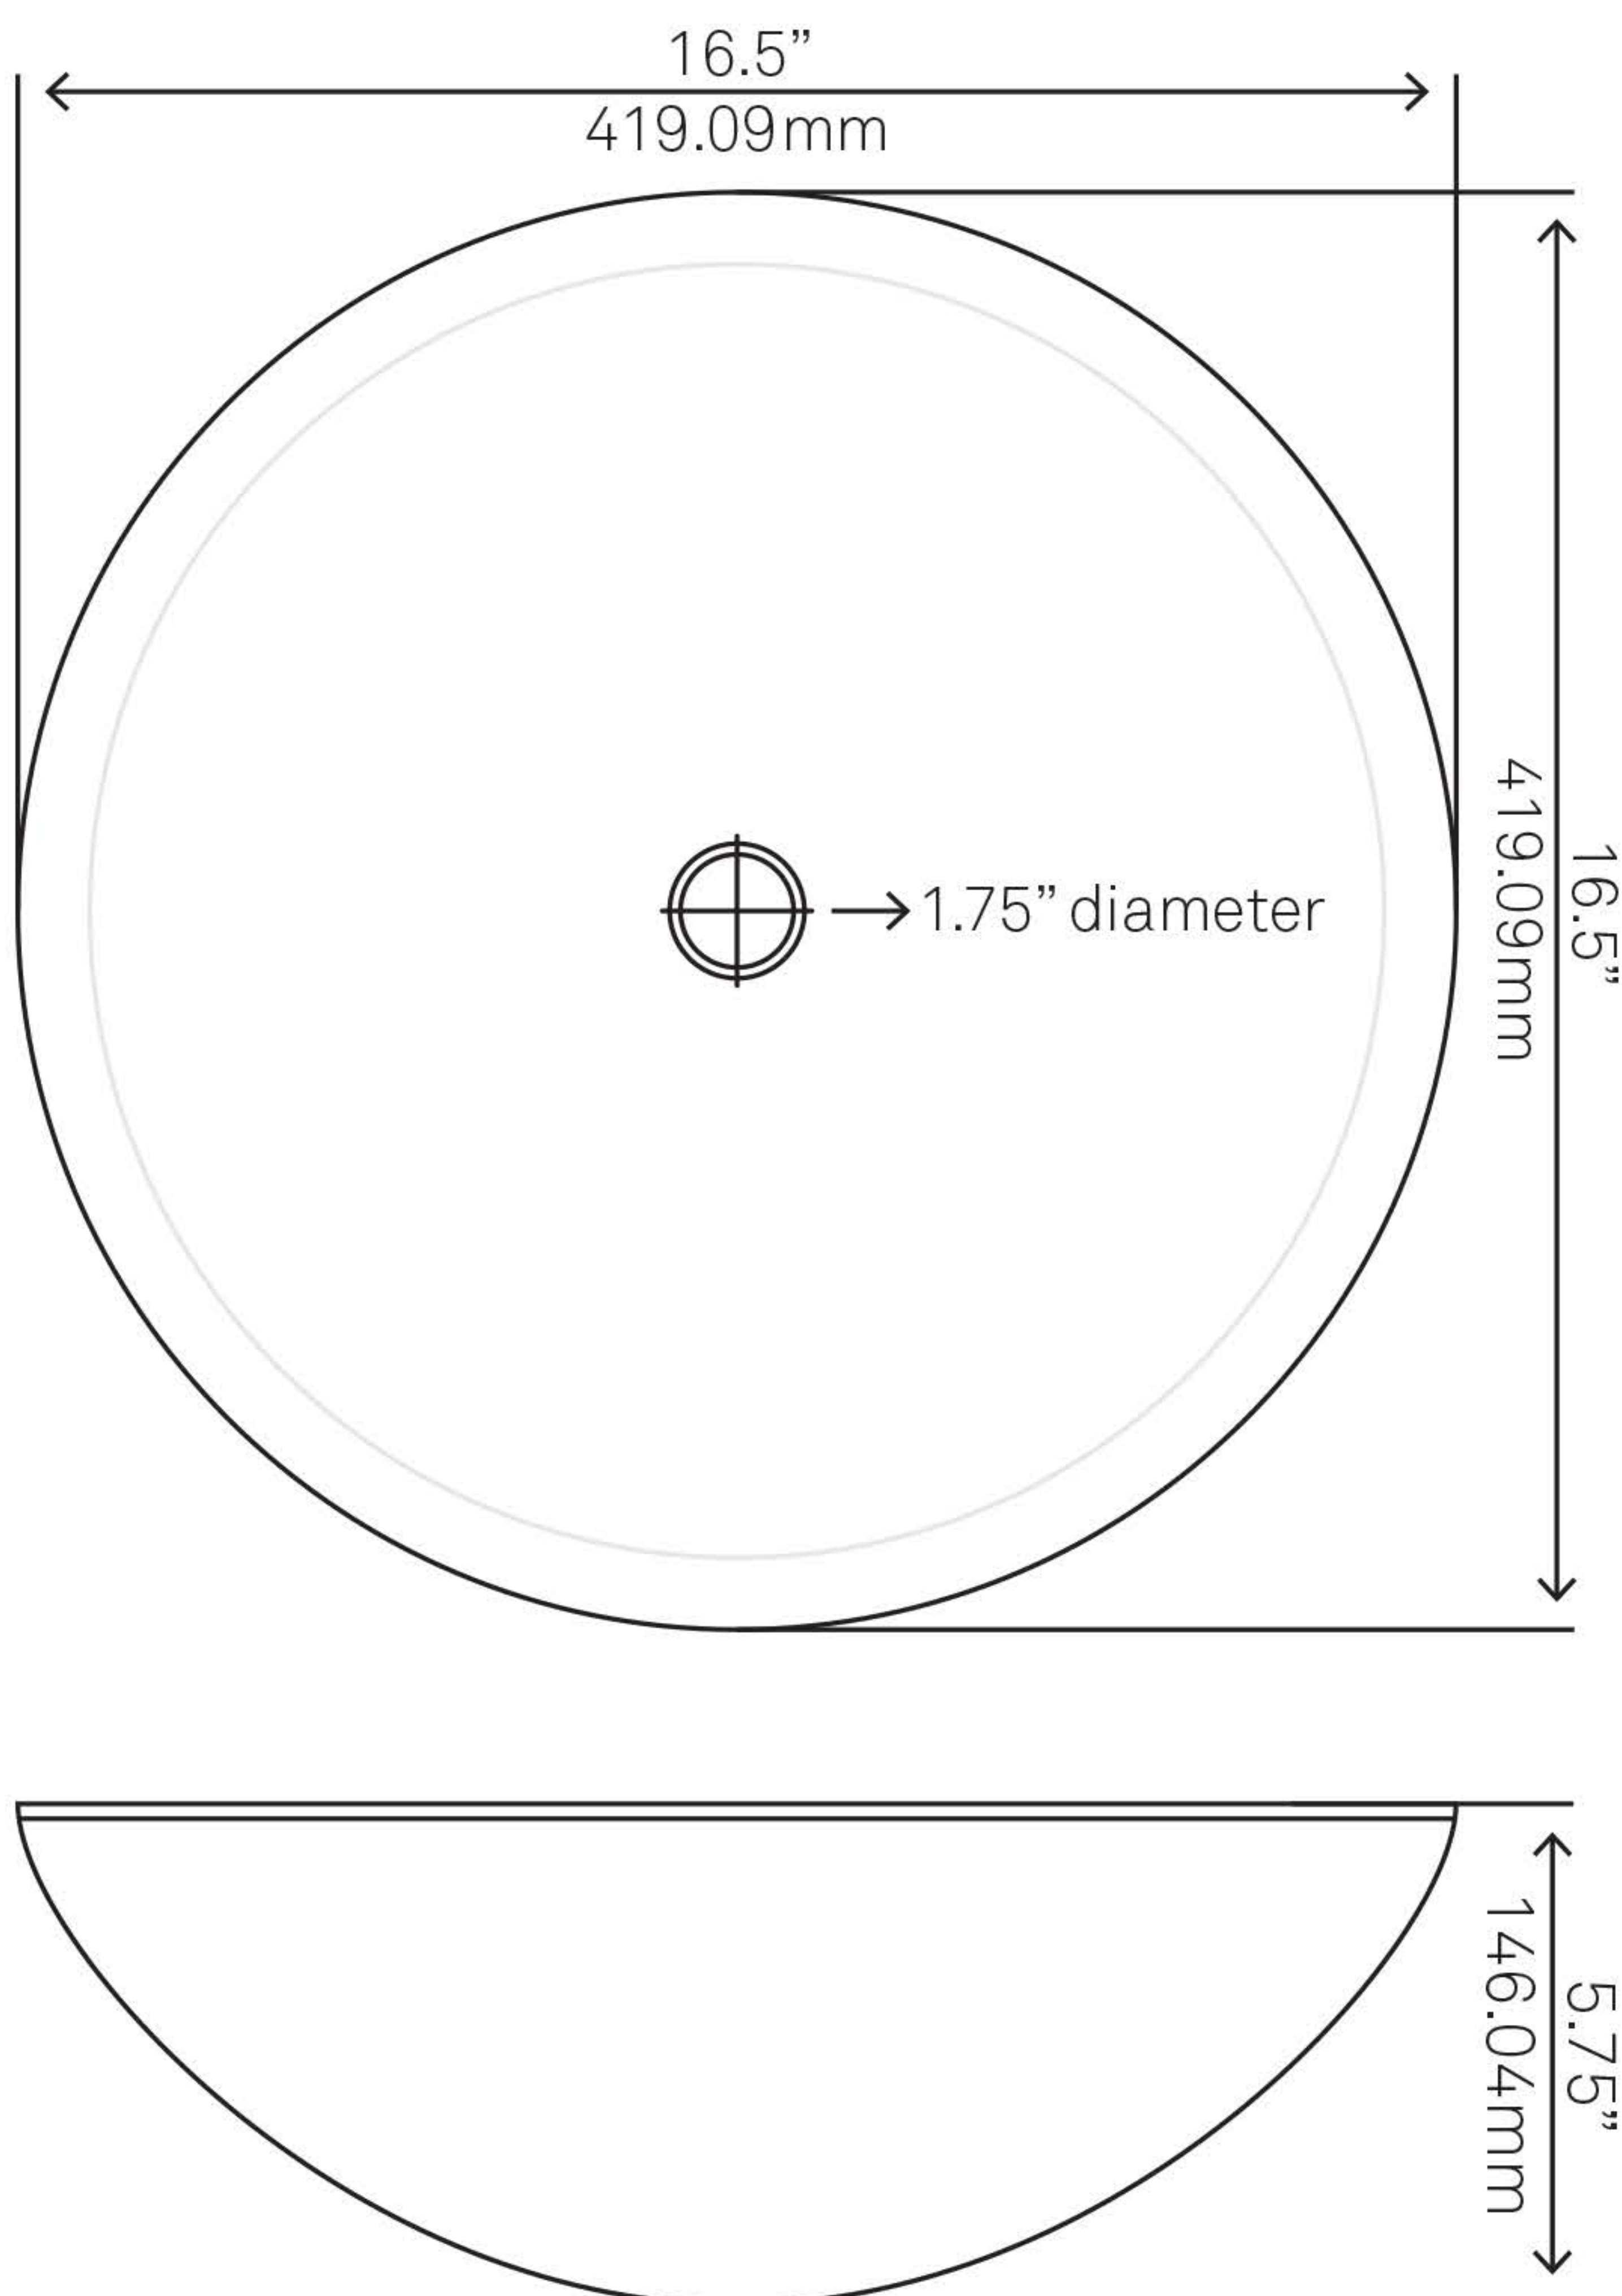

TIG-8048 BONIFICARE Glass Vessel Bathroom Sink

Requested By:

Specific Features:

STANDARD SPECIFICATIONS:

- Round clear glass vessel sink,
- Polished inside and out
- Made with high tempered glass
- Scratch resistant and non-porous
- Designed for above counter installation
- Standard U.S. plumbing connections
- Made with 1.75-inch drain

Novatto Inc
TOLL FREE 844.404.4242
www.NovattoInc.com

NOVATTO

GF-057BN CASCADE Waterfall Vessel Faucet

Requested By.: _____

Specific Features: _____

STANDARD SPECIFICATIONS:

- Brushed nickel finish
- Single handle control
- Solid brass construction
- High pressure ceramic cartridge
- Single hole deck mount installation
- 1.5-inch diameter hole required
- cUPC and AB1953 low lead compliant
- ASME A112.18.1-1-2011/CSA B125.1-11
- NSF 61 and NSF 372 certified
- EPA WaterSense® available

Novatto Inc
TOLL FREE 844.404.4242
www.NovattoInc.com

PUD-BN-MR Vessel Sink Pop-Up Drain and Mounting Ring, Brushed Nickel

Requested By: _____

Specific Features: _____

STANDARD SPECIFICATIONS:

- Clicker pop-up vessel sink drain and mounting ring
- Brushed Nickel finish
- Solid brass construction
- Includes rubber seals and fastener for installation
- 9-inches total pop-up length
- Fits any standard 1.75-inch drain opening
- cUPC