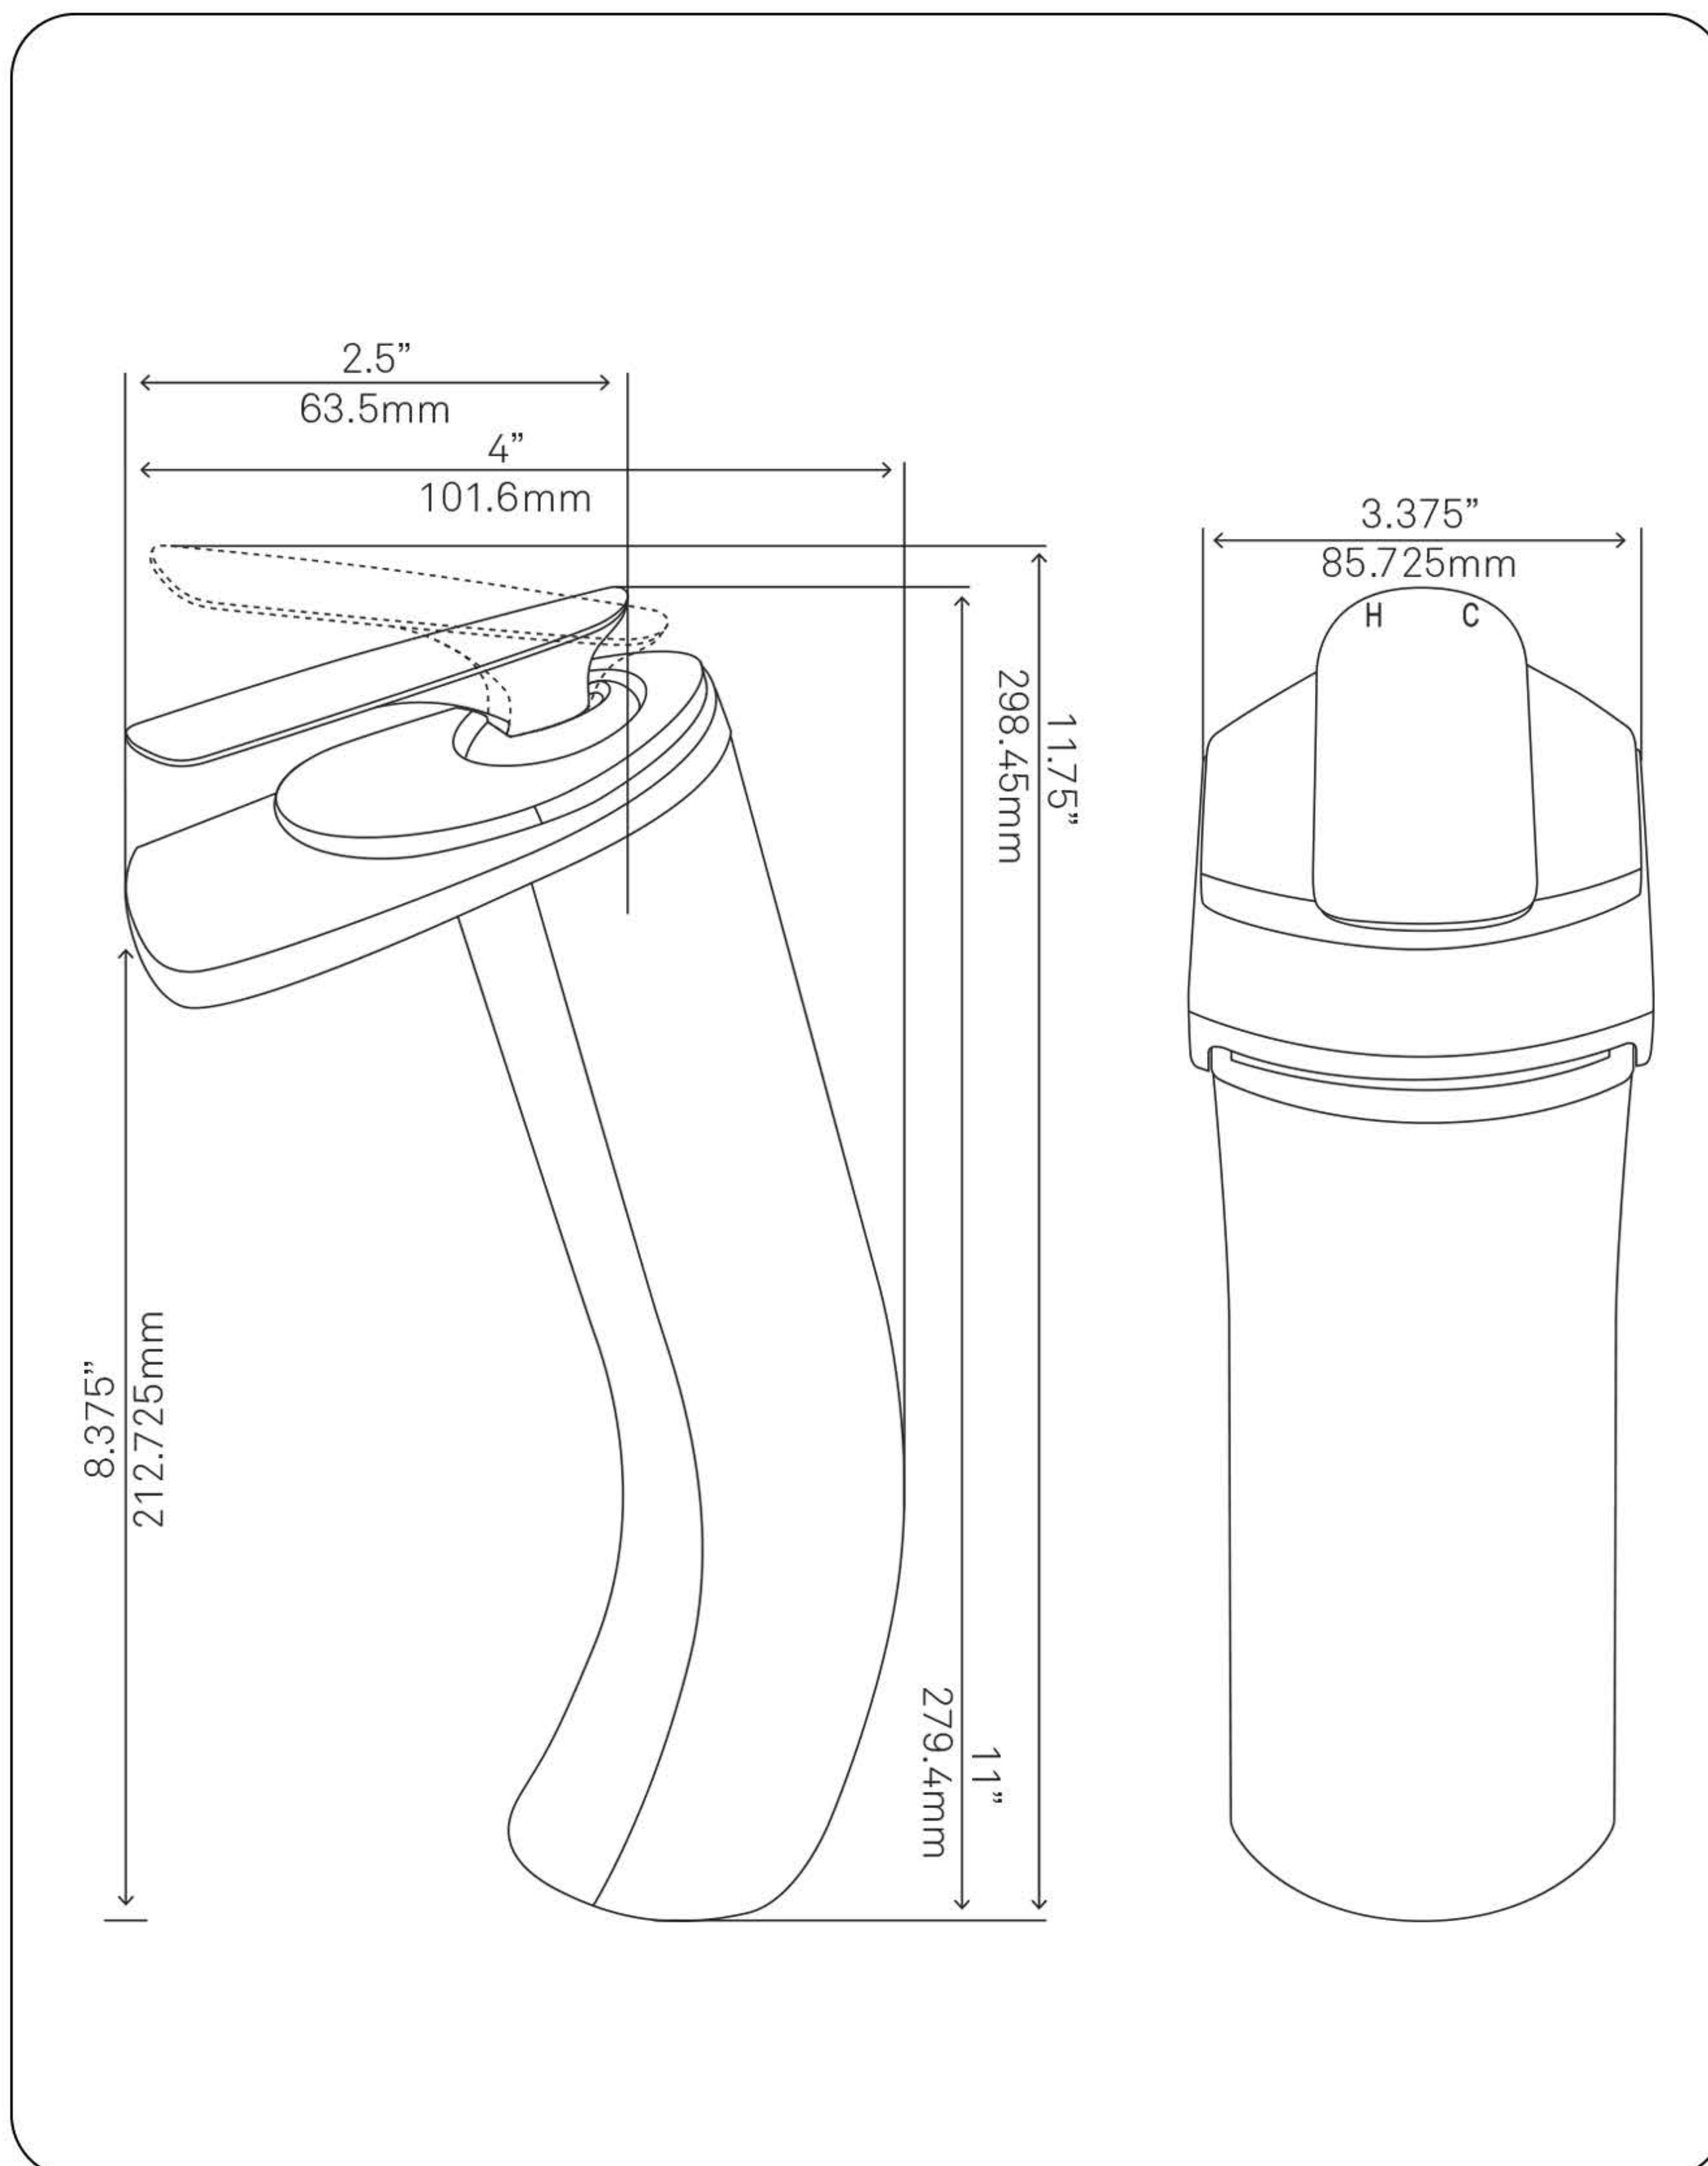

NOTES

Novatto reserves the right (1) to make changes in specifications and materials, and (2) to change or discontinue models, both without notice or obligation. Dimensions are for reference only, see www.NovattoInc.com for finish options and product availability.

Novatto Inc
TOLL FREE 844.404.4242
www.NovattoInc.com