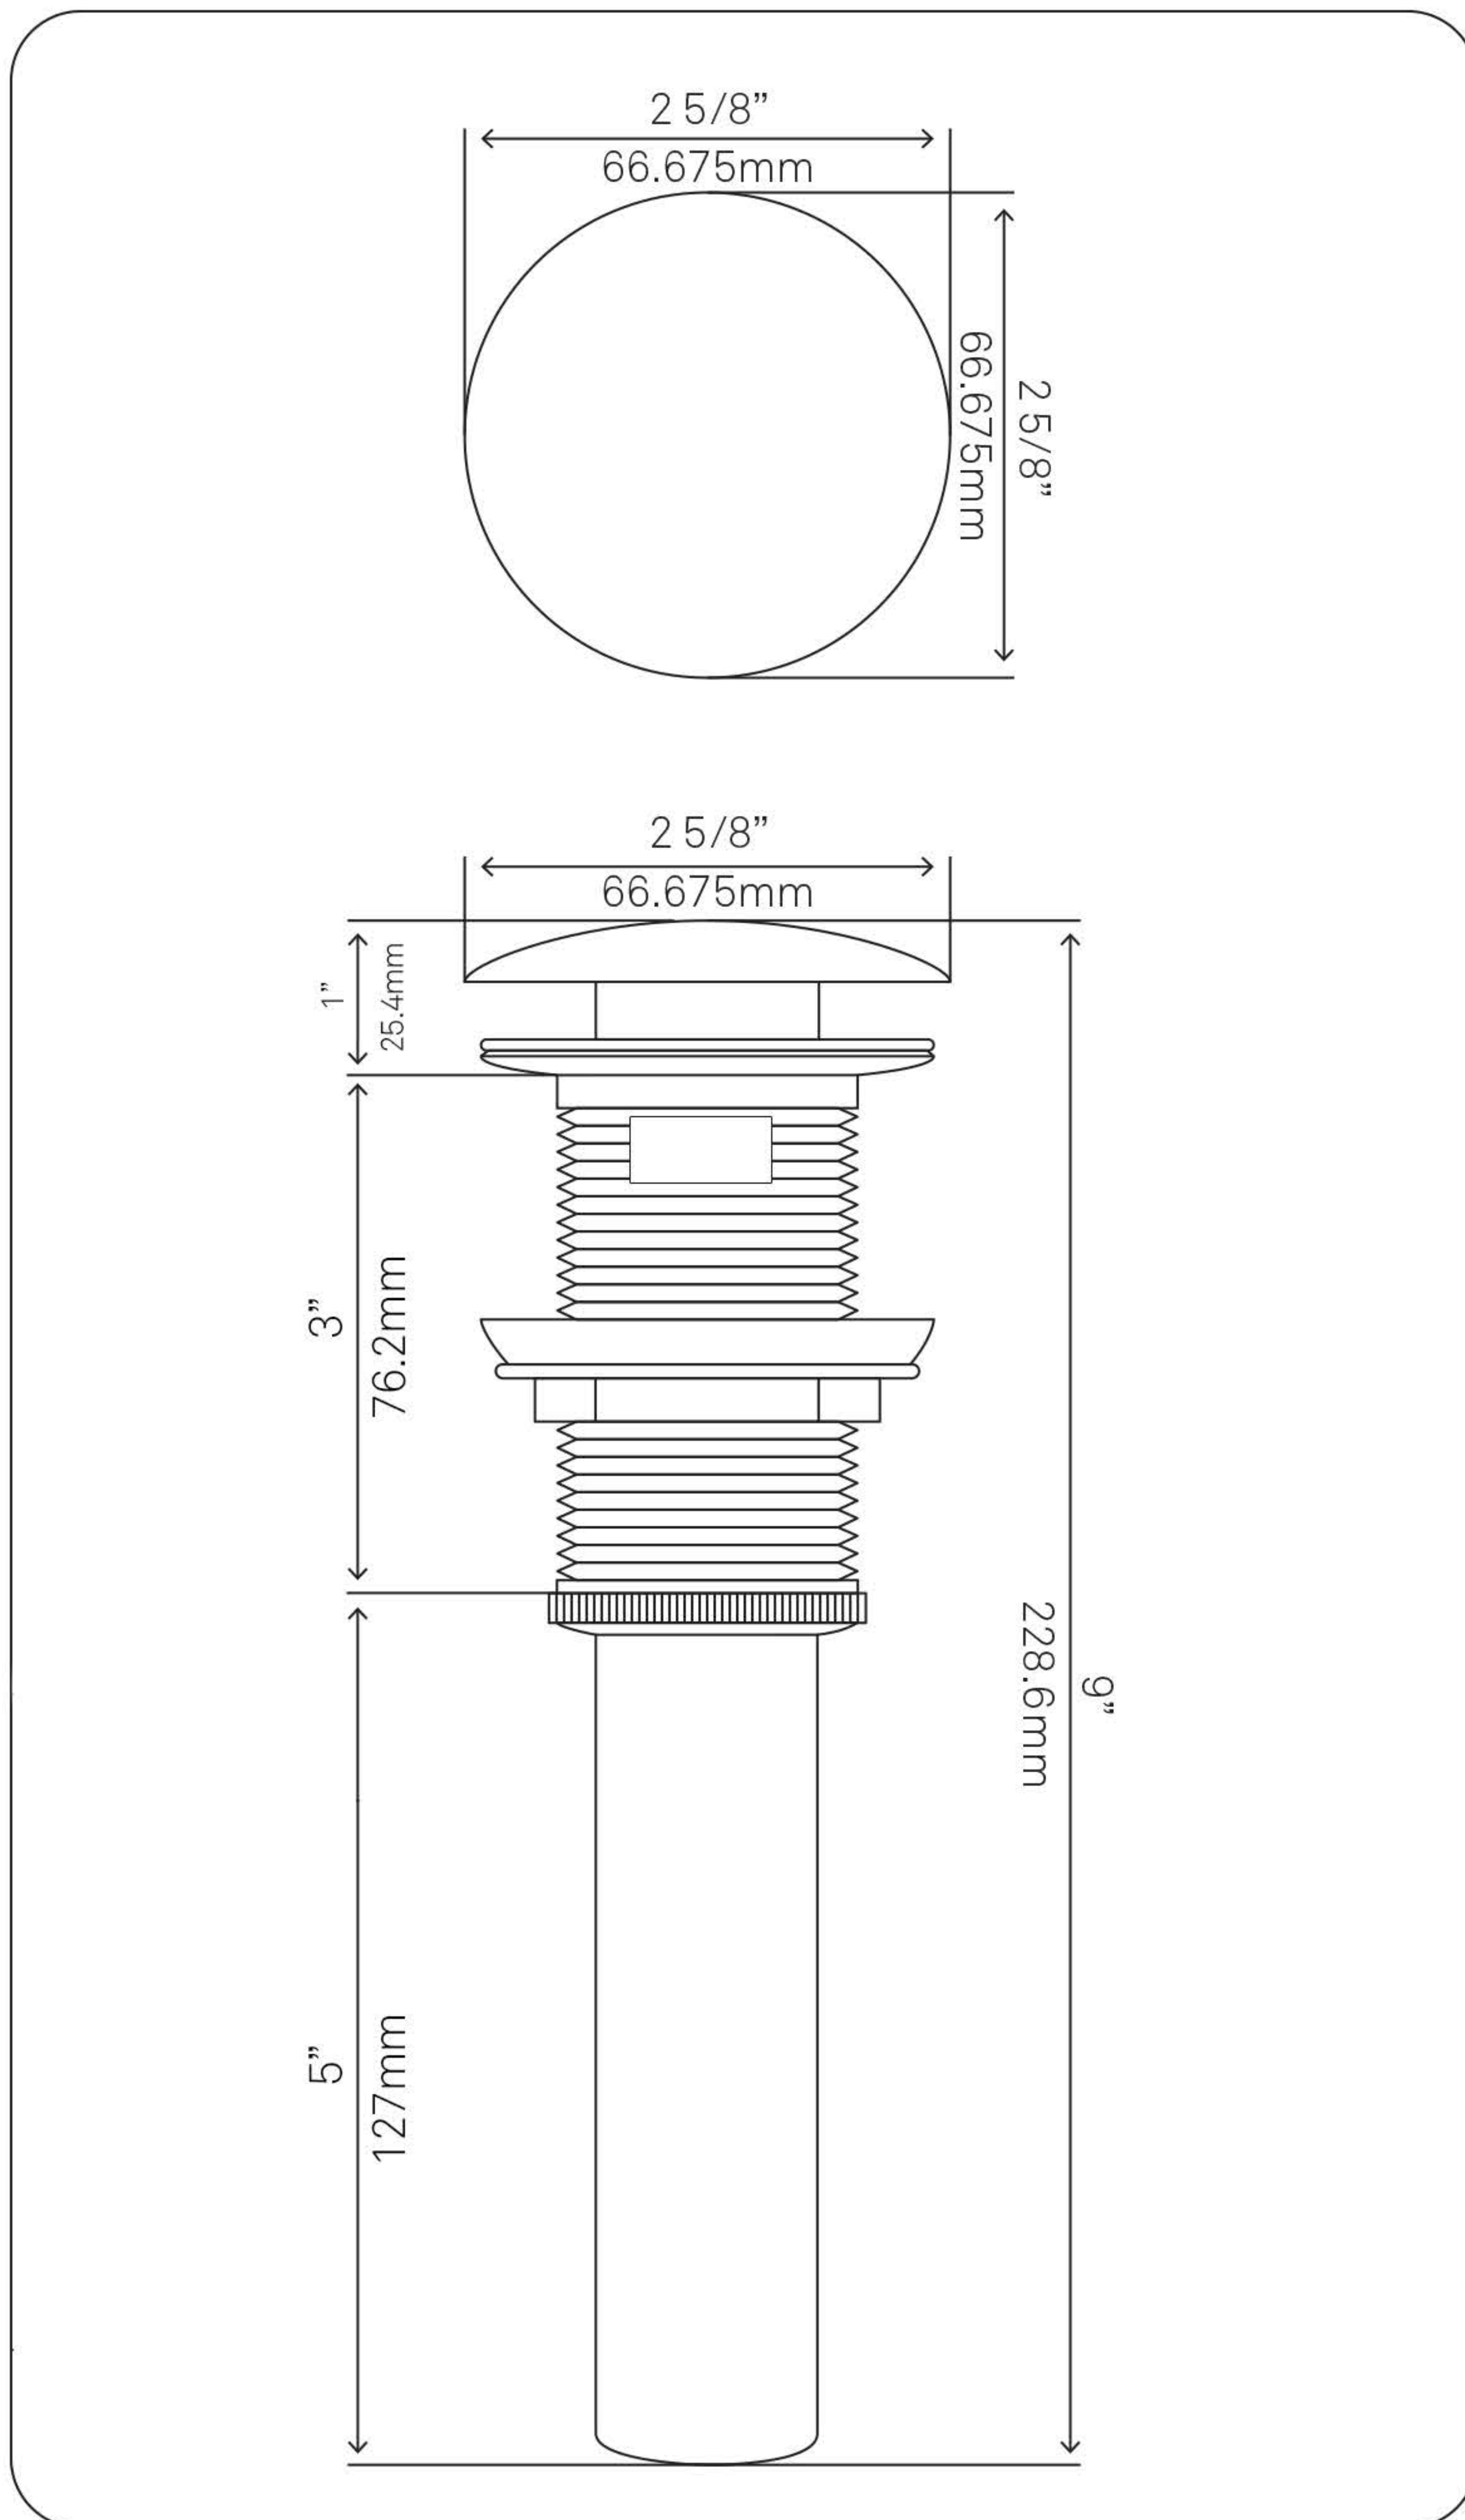

NOTES

Novatto reserves the right (1) to make changes in specifications and materials, and (2) to change or discontinue models, both without notice or obligation. Dimensions are for reference only, see www.NovattoInc.com for finish options and product availability.

Novatto Inc
TOLL FREE 844.404.4242
www.NovattoInc.com