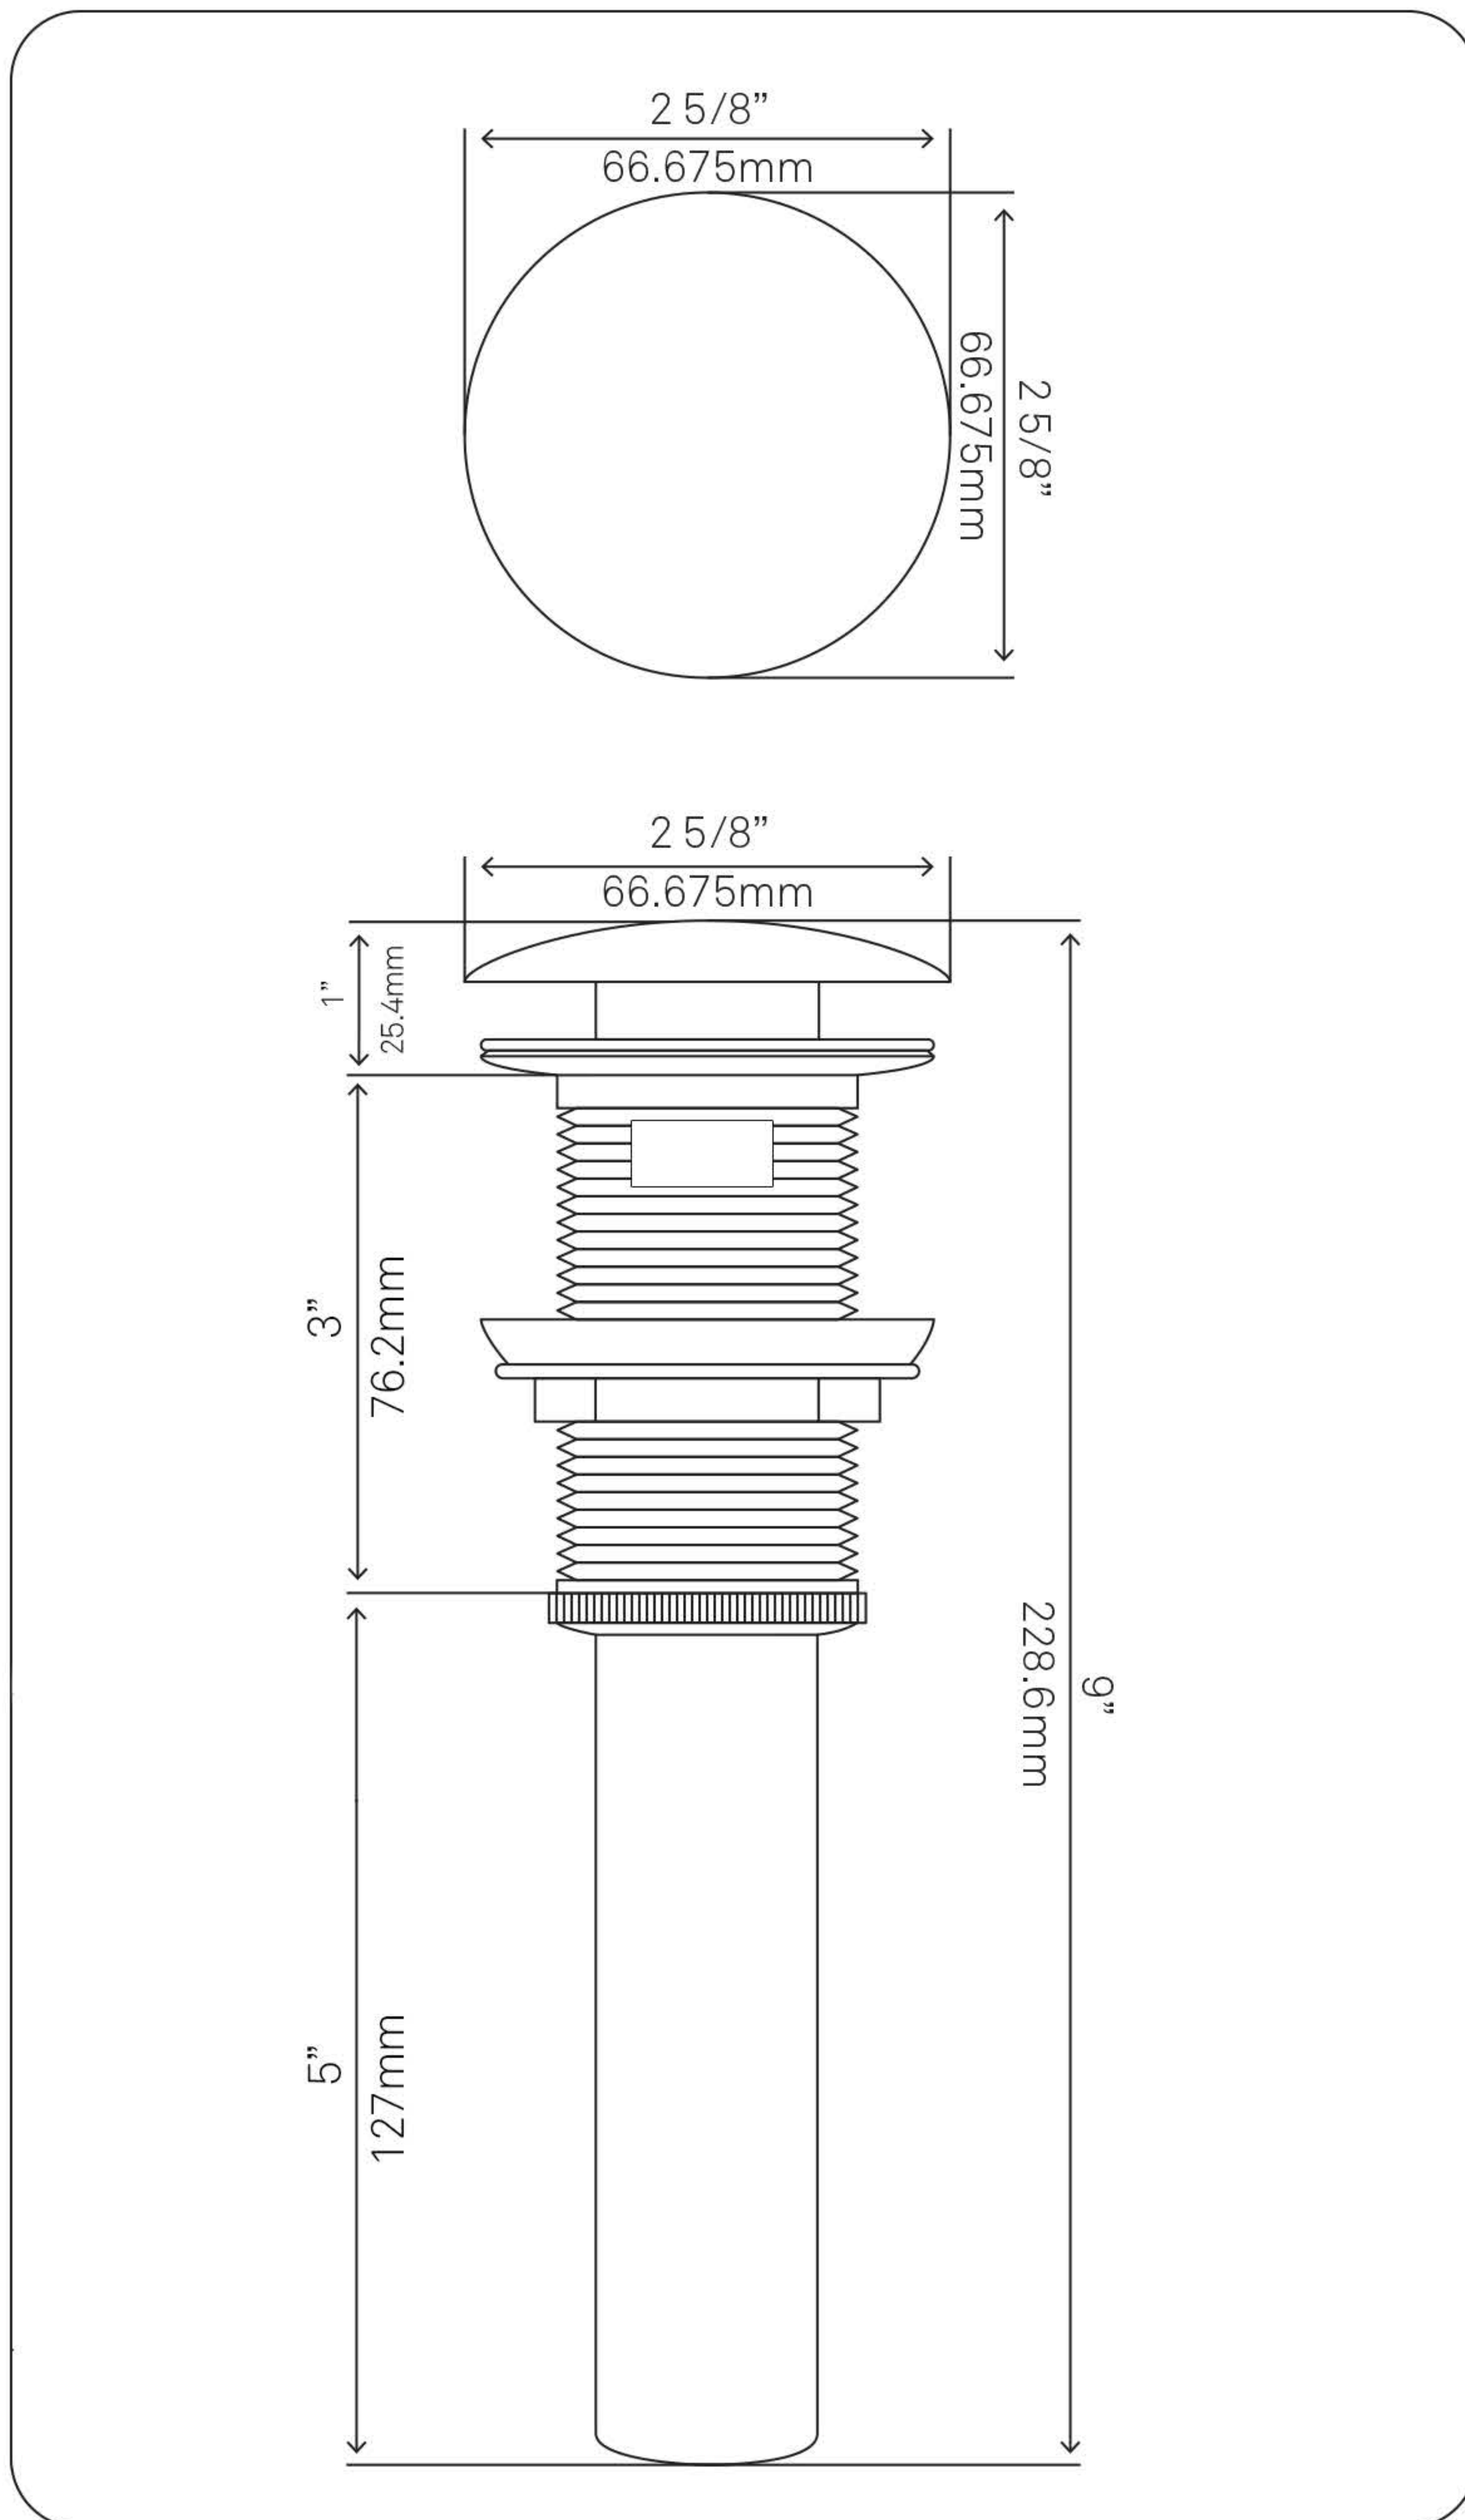

NOTES

Novatto reserves the right (1) to make changes in specifications and materials, and (2) to change or discontinue models, both without notice or obligation. Dimensions are for reference only, see www.NovattoInc.com for finish options and product availability.

Novatto Inc
TOLL FREE 844.404.4242
www.NovattoInc.com