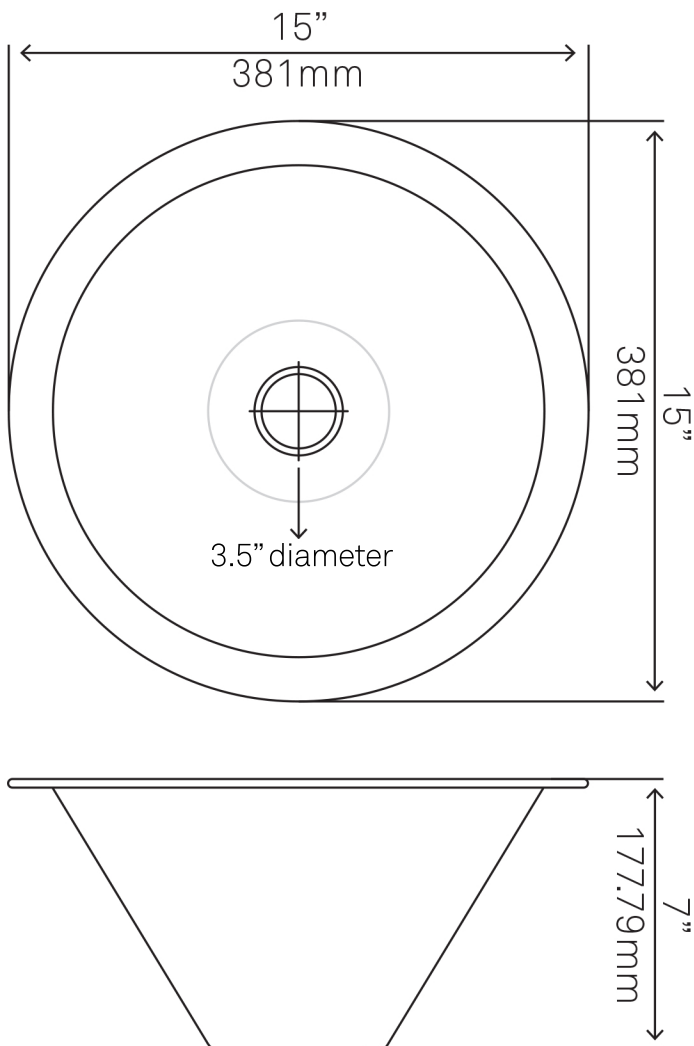

TCB-001AN MANAGUA Copper Bar Sink, Antique

Requested By: _____

Specific Features: _____

STANDARD SPECIFICATIONS:

- Round bar and prep sink with flat rim
- Hand-hammered antique finish
- Drop-in or Undermount installation
- Artisan hand crafted
- 16-gauge recycled copper construction
- Approximate dimensions
- Tolerance = +/- 1/2"
- Approximate dimensions
- Inner 13 x 6.5-inches
- Standard U.S. plumbing connection
- Made in Mexico