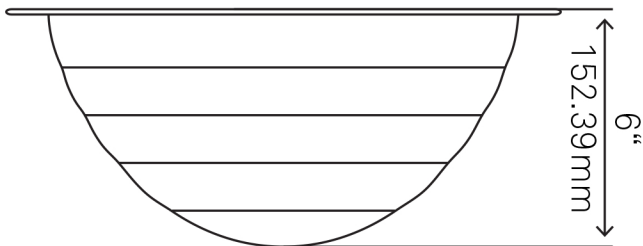

**TCU-006AN MATAMORAS
Tiered Copper Bath Sink, Antique**

Requested By: _____

Specific Features: _____

STANDARD SPECIFICATIONS:

- Round tiered bath sink with flat lip
- Hand-hammered antique finish
- Drop-in or Undermount installation
- Artisan hand crafted
- 18-gauge copper construction
- Lead-free
- Approximate dimensions
- 1.5-inch drain opening
- Tolerance = +/- 1/2"
- Standard U.S. plumbing connection
- Made in Mexico