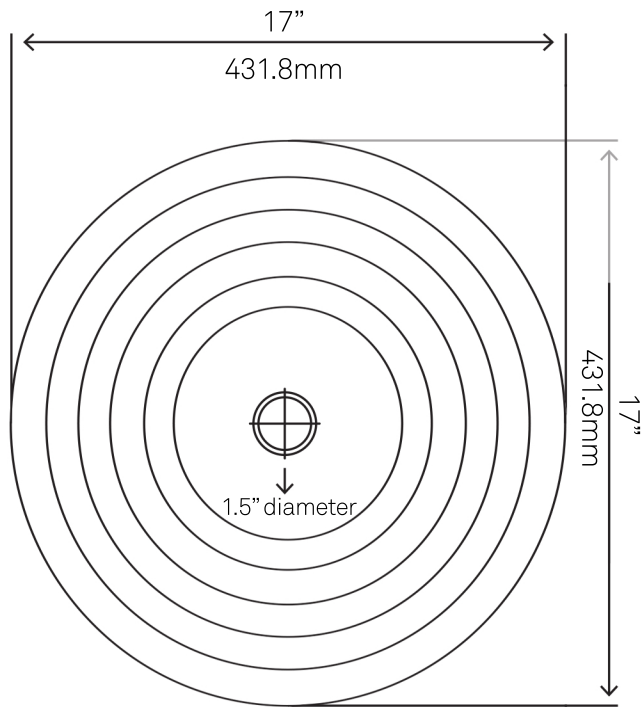

**TCU-006AN MATAMORAS
Tiered Copper Bath Sink, Antique**

Requested By: _____

Specific Features: _____

STANDARD SPECIFICATIONS:

- Round tiered bath sink with flat lip
- Hand-hammered antique finish
- Drop-in or Undermount installation
- Artisan hand crafted
- 18-gauge copper construction
- Lead-free
- Approximate dimensions
- 1.5-inch drain opening
- Tolerance = +/- 1/2"
- Standard U.S. plumbing connection
- Made in Mexico