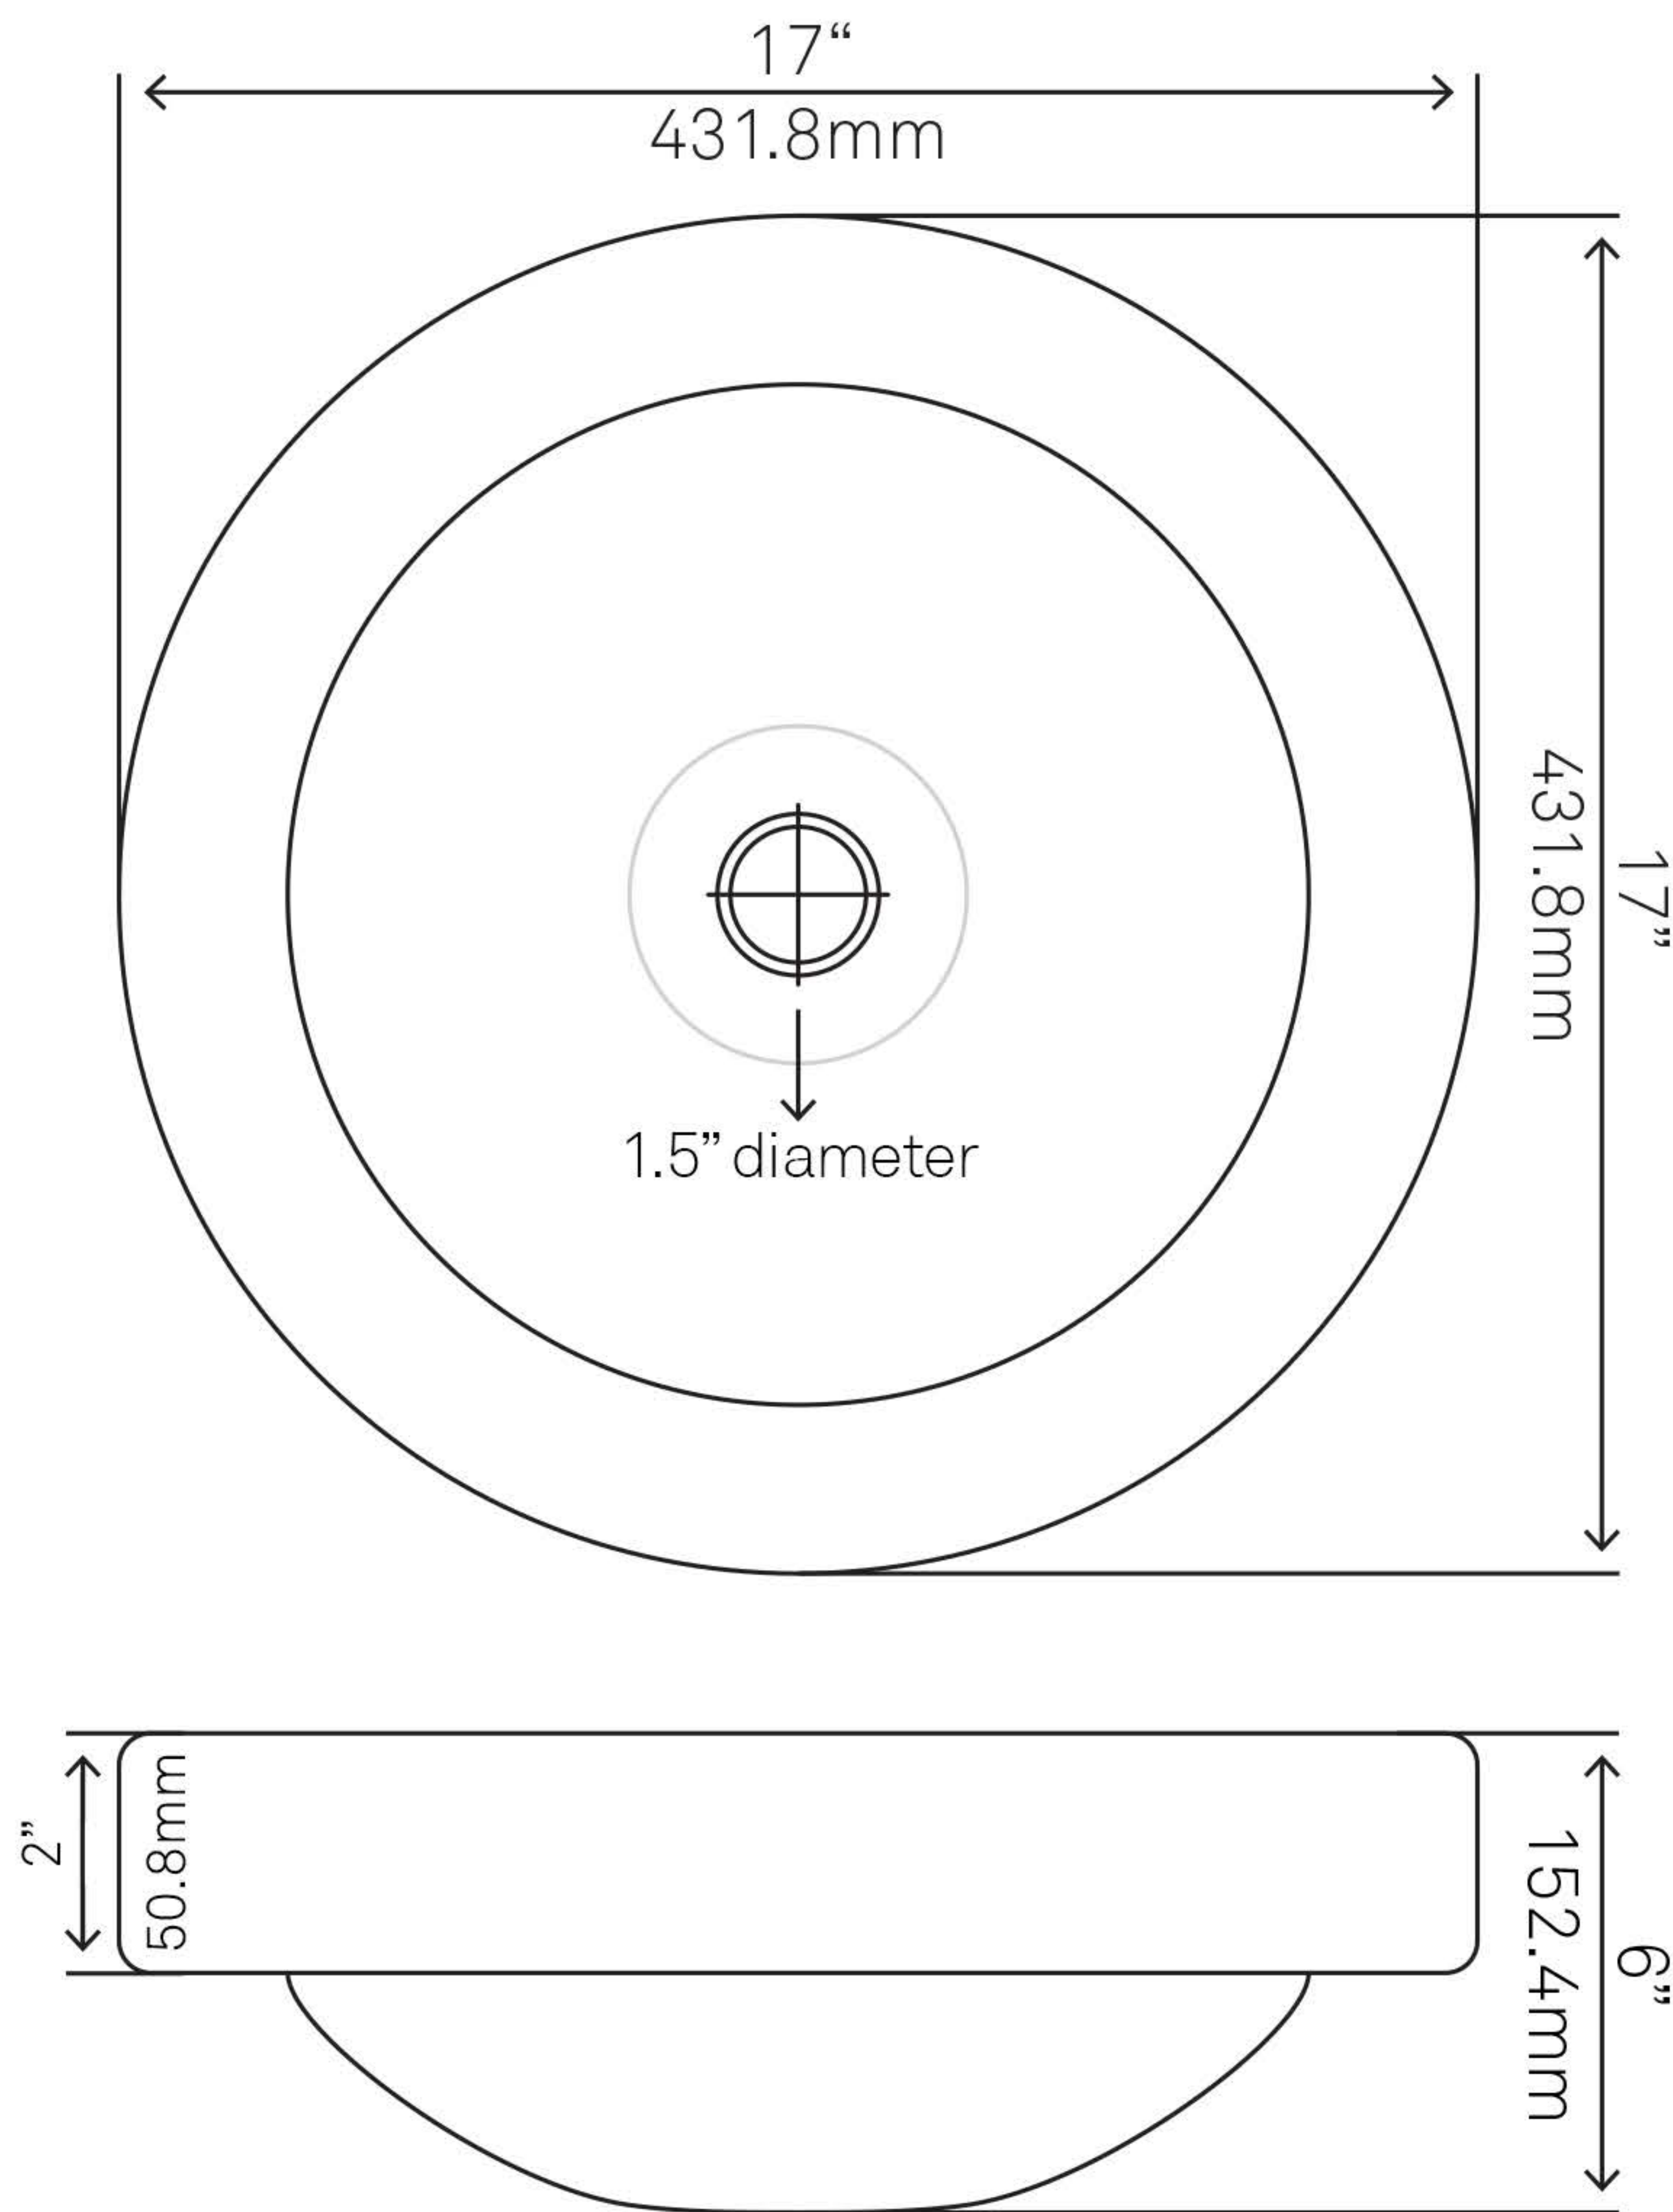

**TCU-014NA GRANADA
Copper Drop-In Sink, Natural**

Requested By:

Specific Features:

STANDARD SPECIFICATIONS:

- Round drop-in sink with apron
- Hand-hammered natural finish
- Drop-in installation
- Artisan hand crafted
- 16-gauge copper construction
- Approximate dimensions
- Inner 15 x 5.5 inches
- 2" tall apron
- 1.5-inch drain opening
- Tolerance = +/- 1/2"
- Standard U.S. plumbing connection
- Made in Mexico