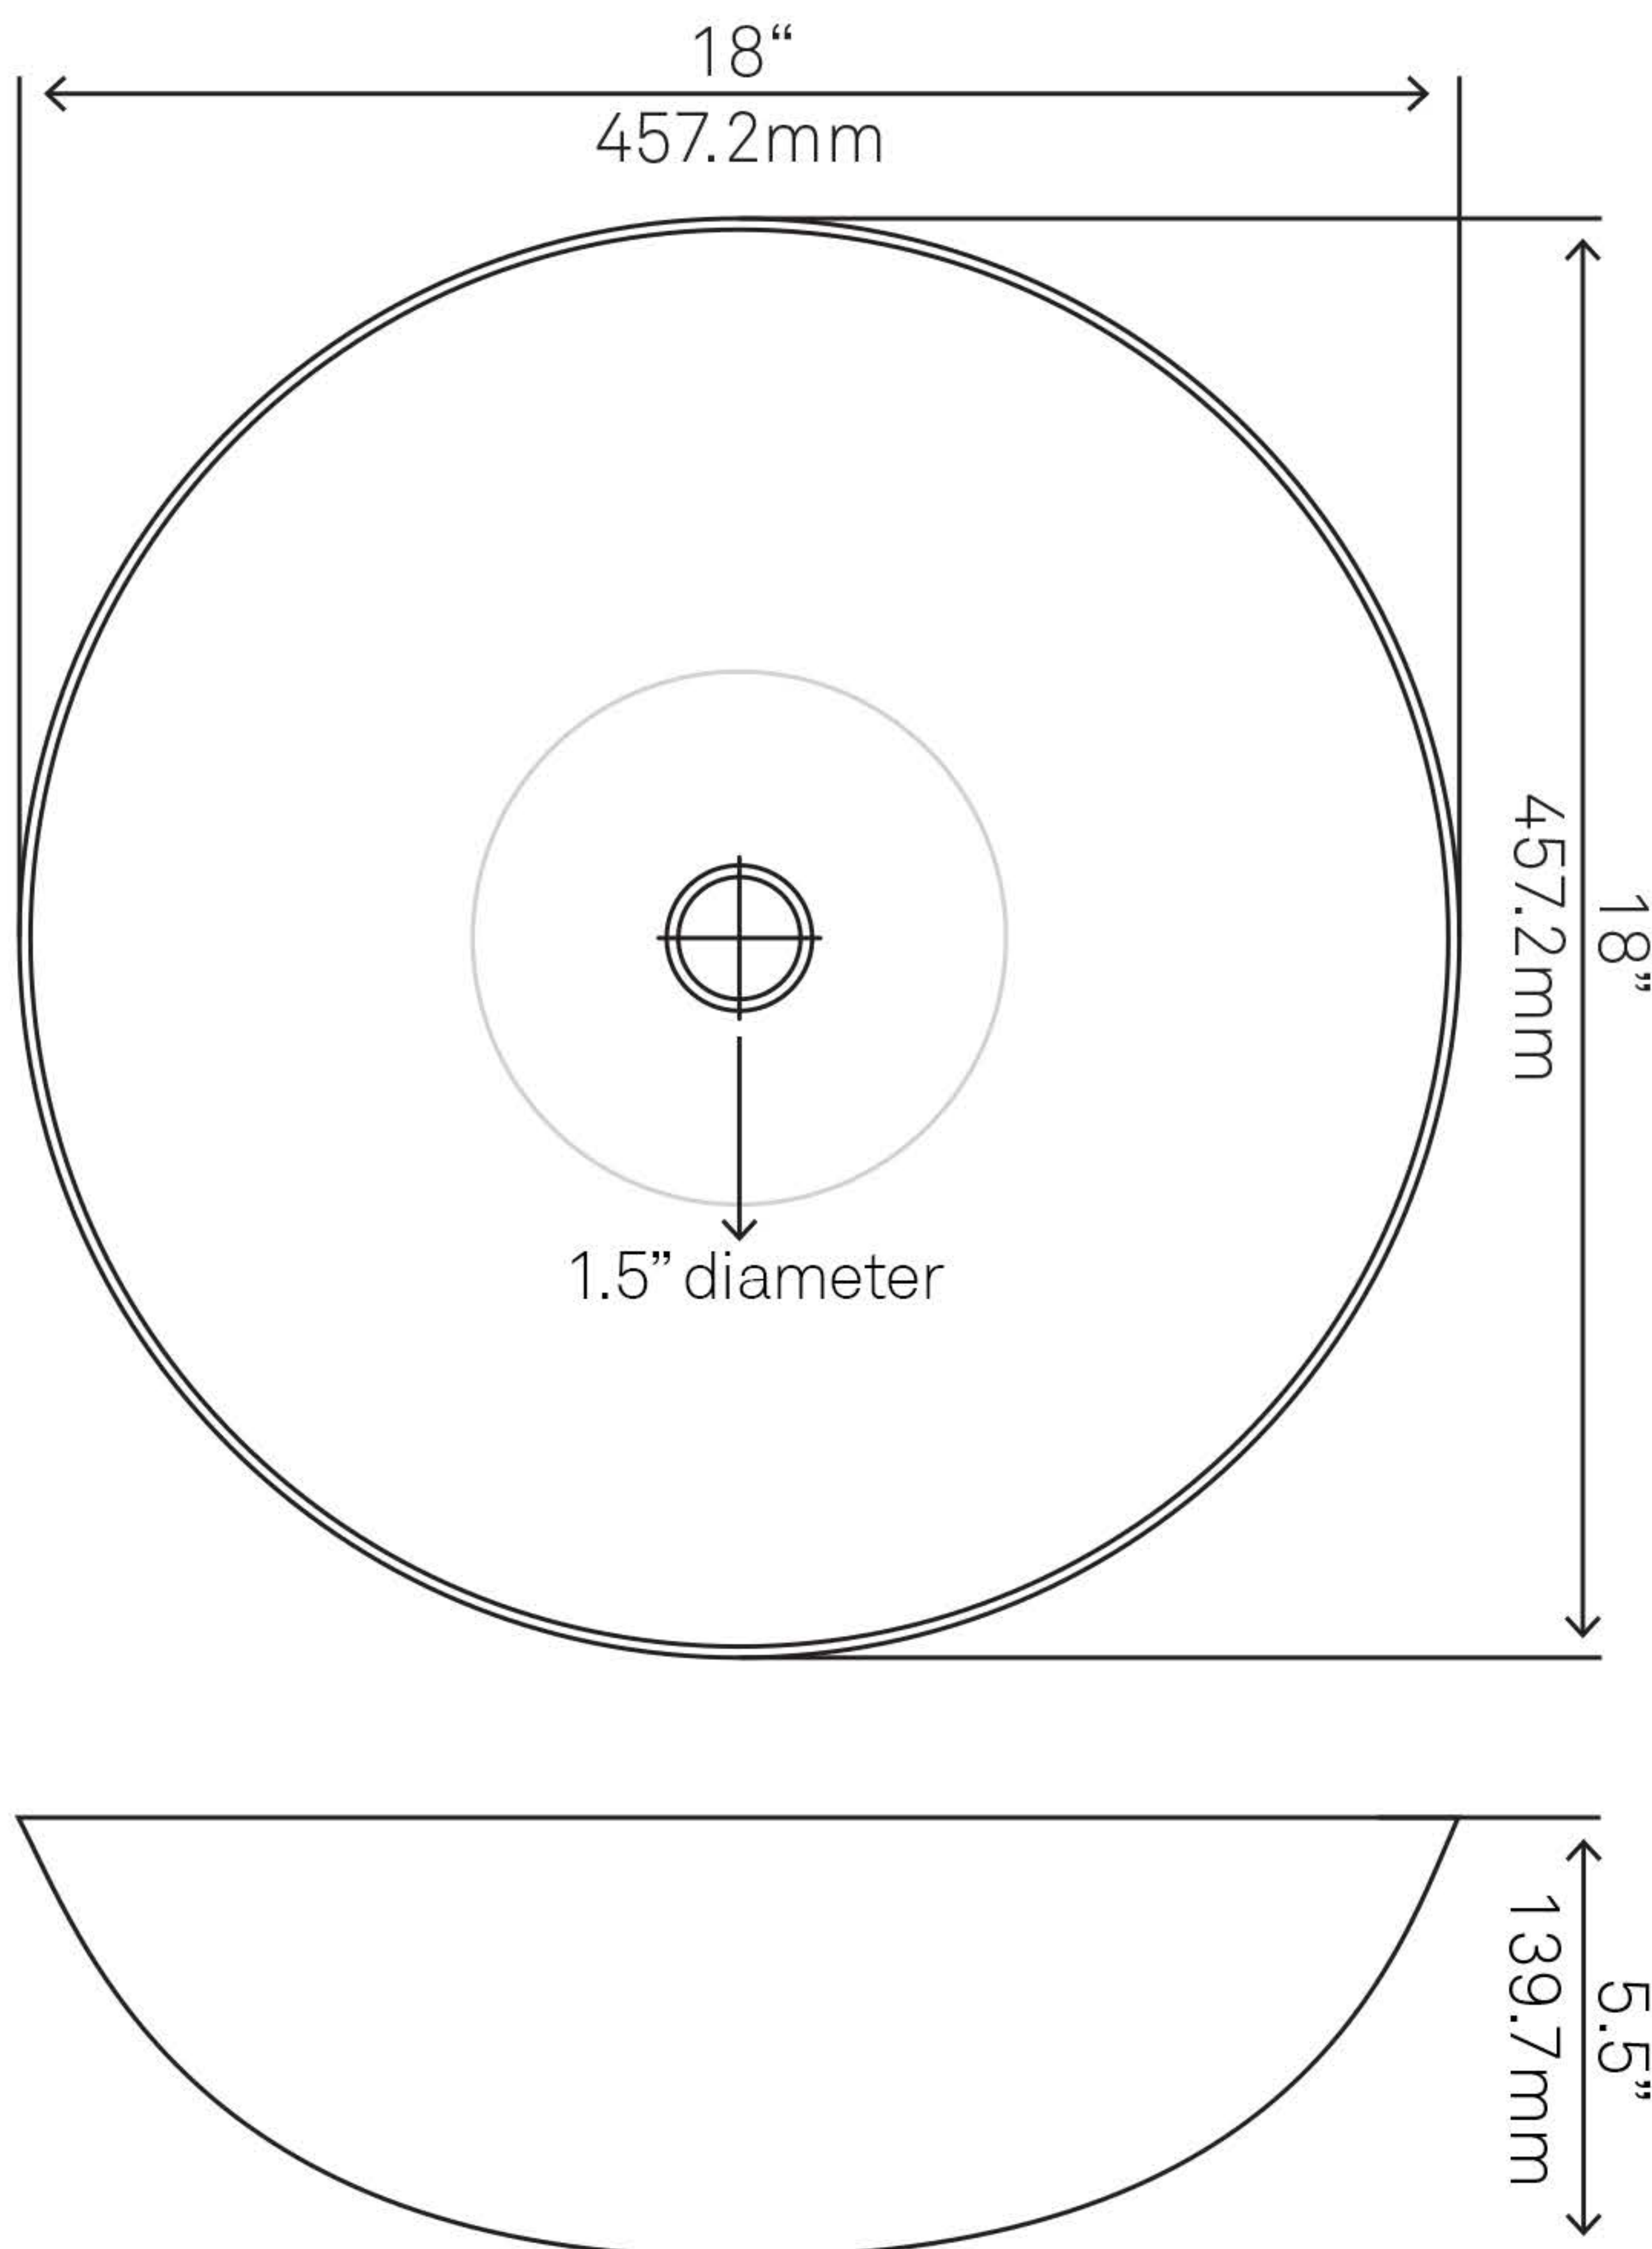

TCV-002AN CATALONIA Copper Vessel Sink, Antique

Requested By:

Specific Features:

STANDARD SPECIFICATIONS:

- Round copper vessel sink
- Hand-hammered antique finish
- Above counter installation
- Artisan hand crafted
- 14-gauge copper construction
- Approximate dimensions
- 1.5-inch drain opening
- Standard U.S. plumbing connection
- No mounting ring required
- Tolerance = +/- 1/2"
- Made in Mexico