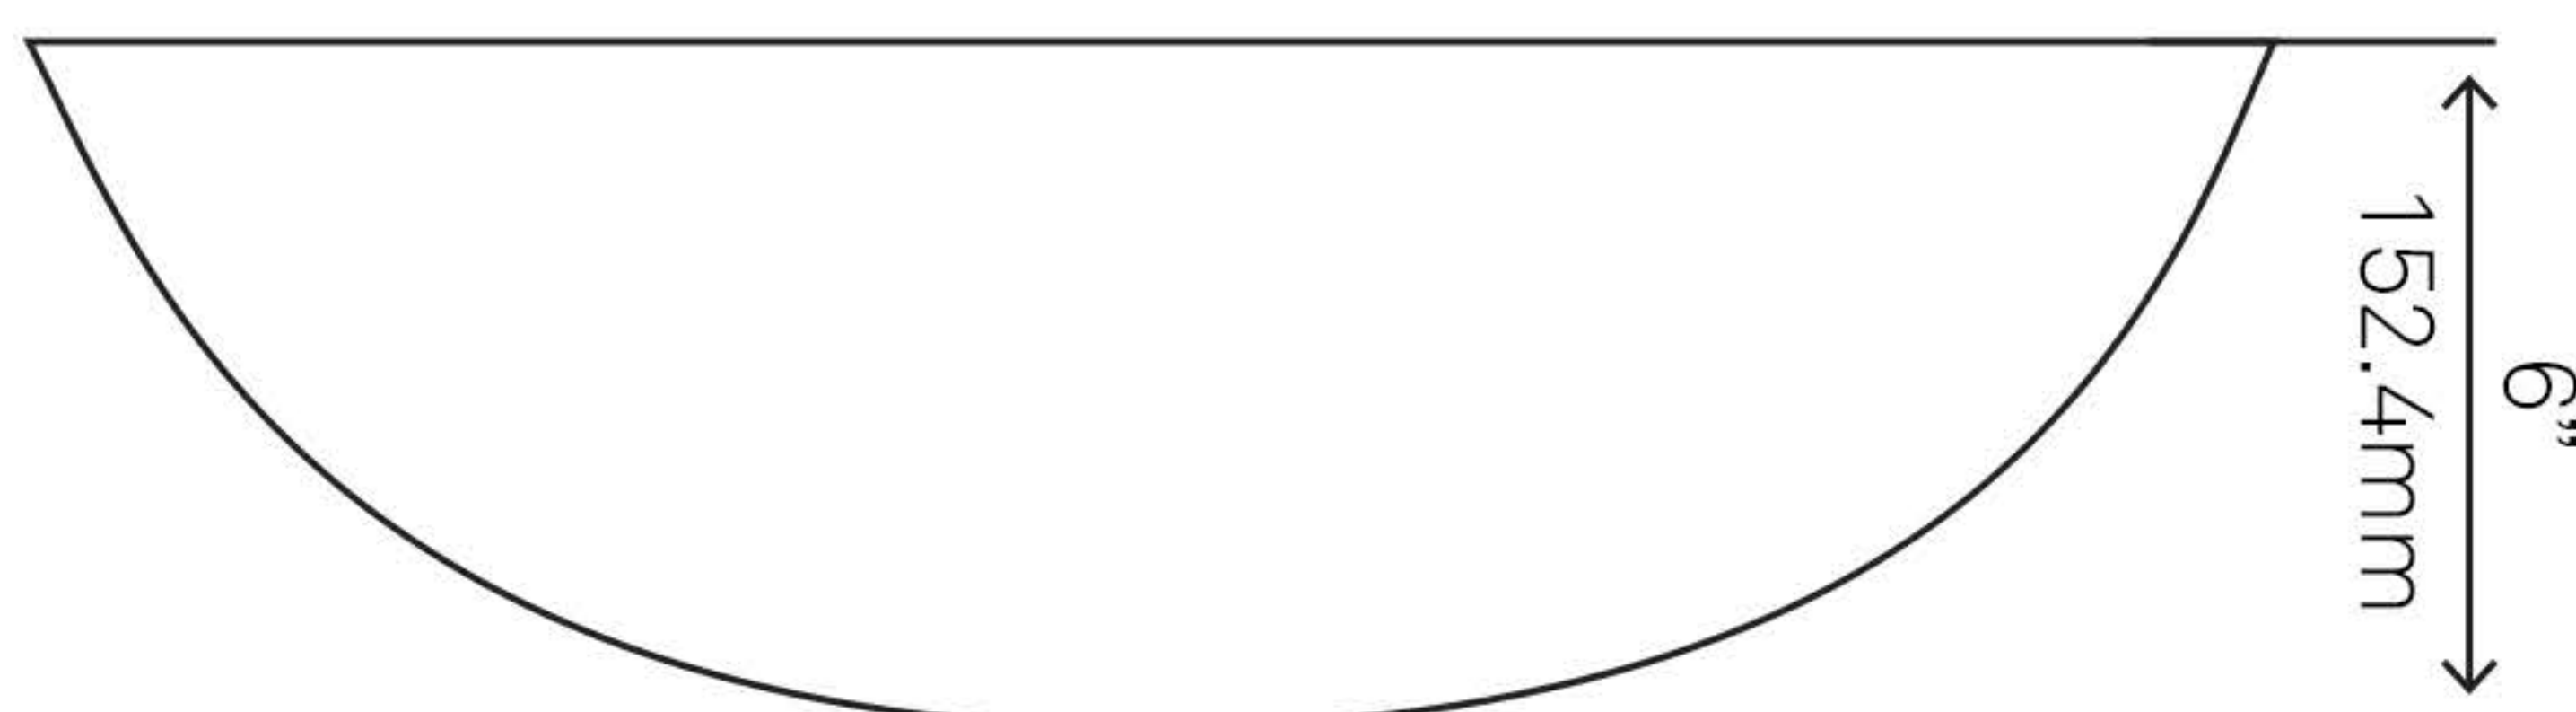

TCV-003AN BILBOA Copper Vessel Sink, Antique

Requested By:

Specific Features:

STANDARD SPECIFICATIONS:

- Oval copper vessel sink
- Hand-hammered antique finish
- Above counter installation
- Artisan hand crafted
- 14-gauge recycled copper construction
- Approximate dimensions
- 1.5-inch drain opening
- Tolerance = +/- 1/2"
- No mounting ring necessary
- Standard U.S. plumbing connection
- Made in Mexico