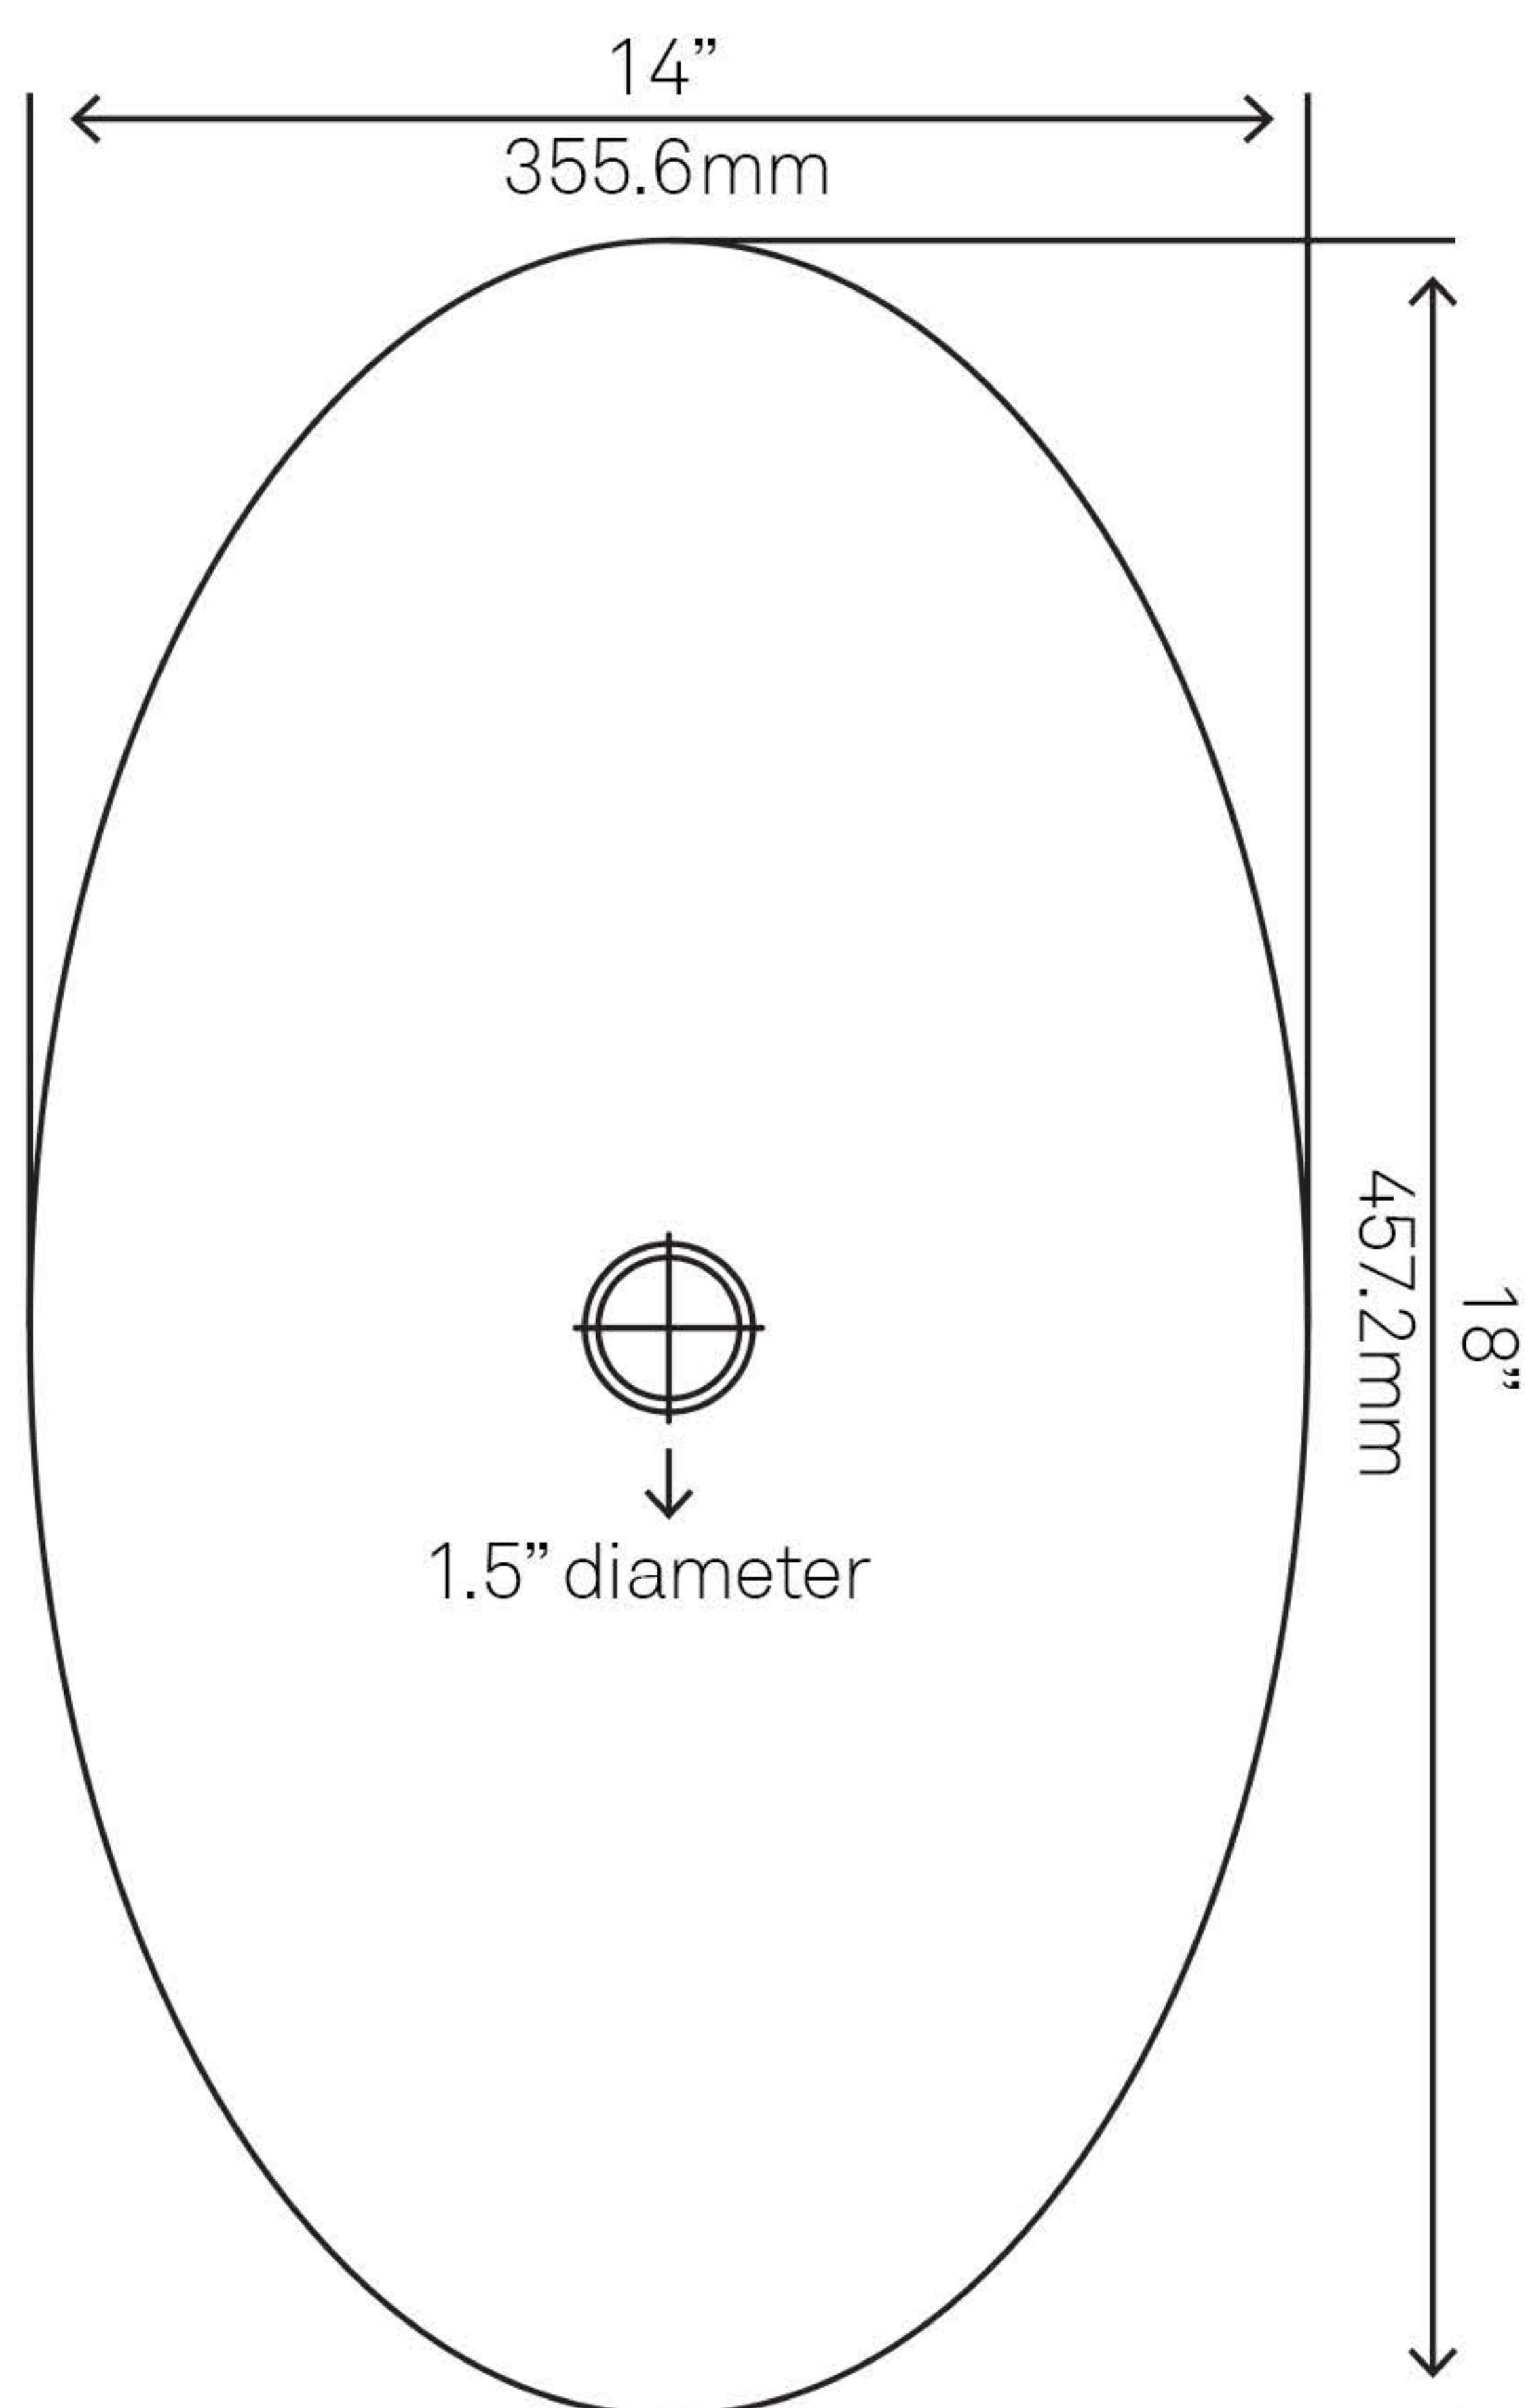

TCV-003AN BILBOA Copper Vessel Sink, Antique

Requested By:

Specific Features:

STANDARD SPECIFICATIONS:

- Oval copper vessel sink
- Hand-hammered antique finish
- Above counter installation
- Artisan hand crafted
- 14-gauge recycled copper construction
- Approximate dimensions
- 1.5-inch drain opening
- Tolerance = +/- 1/2"
- No mounting ring necessary
- Standard U.S. plumbing connection
- Made in Mexico