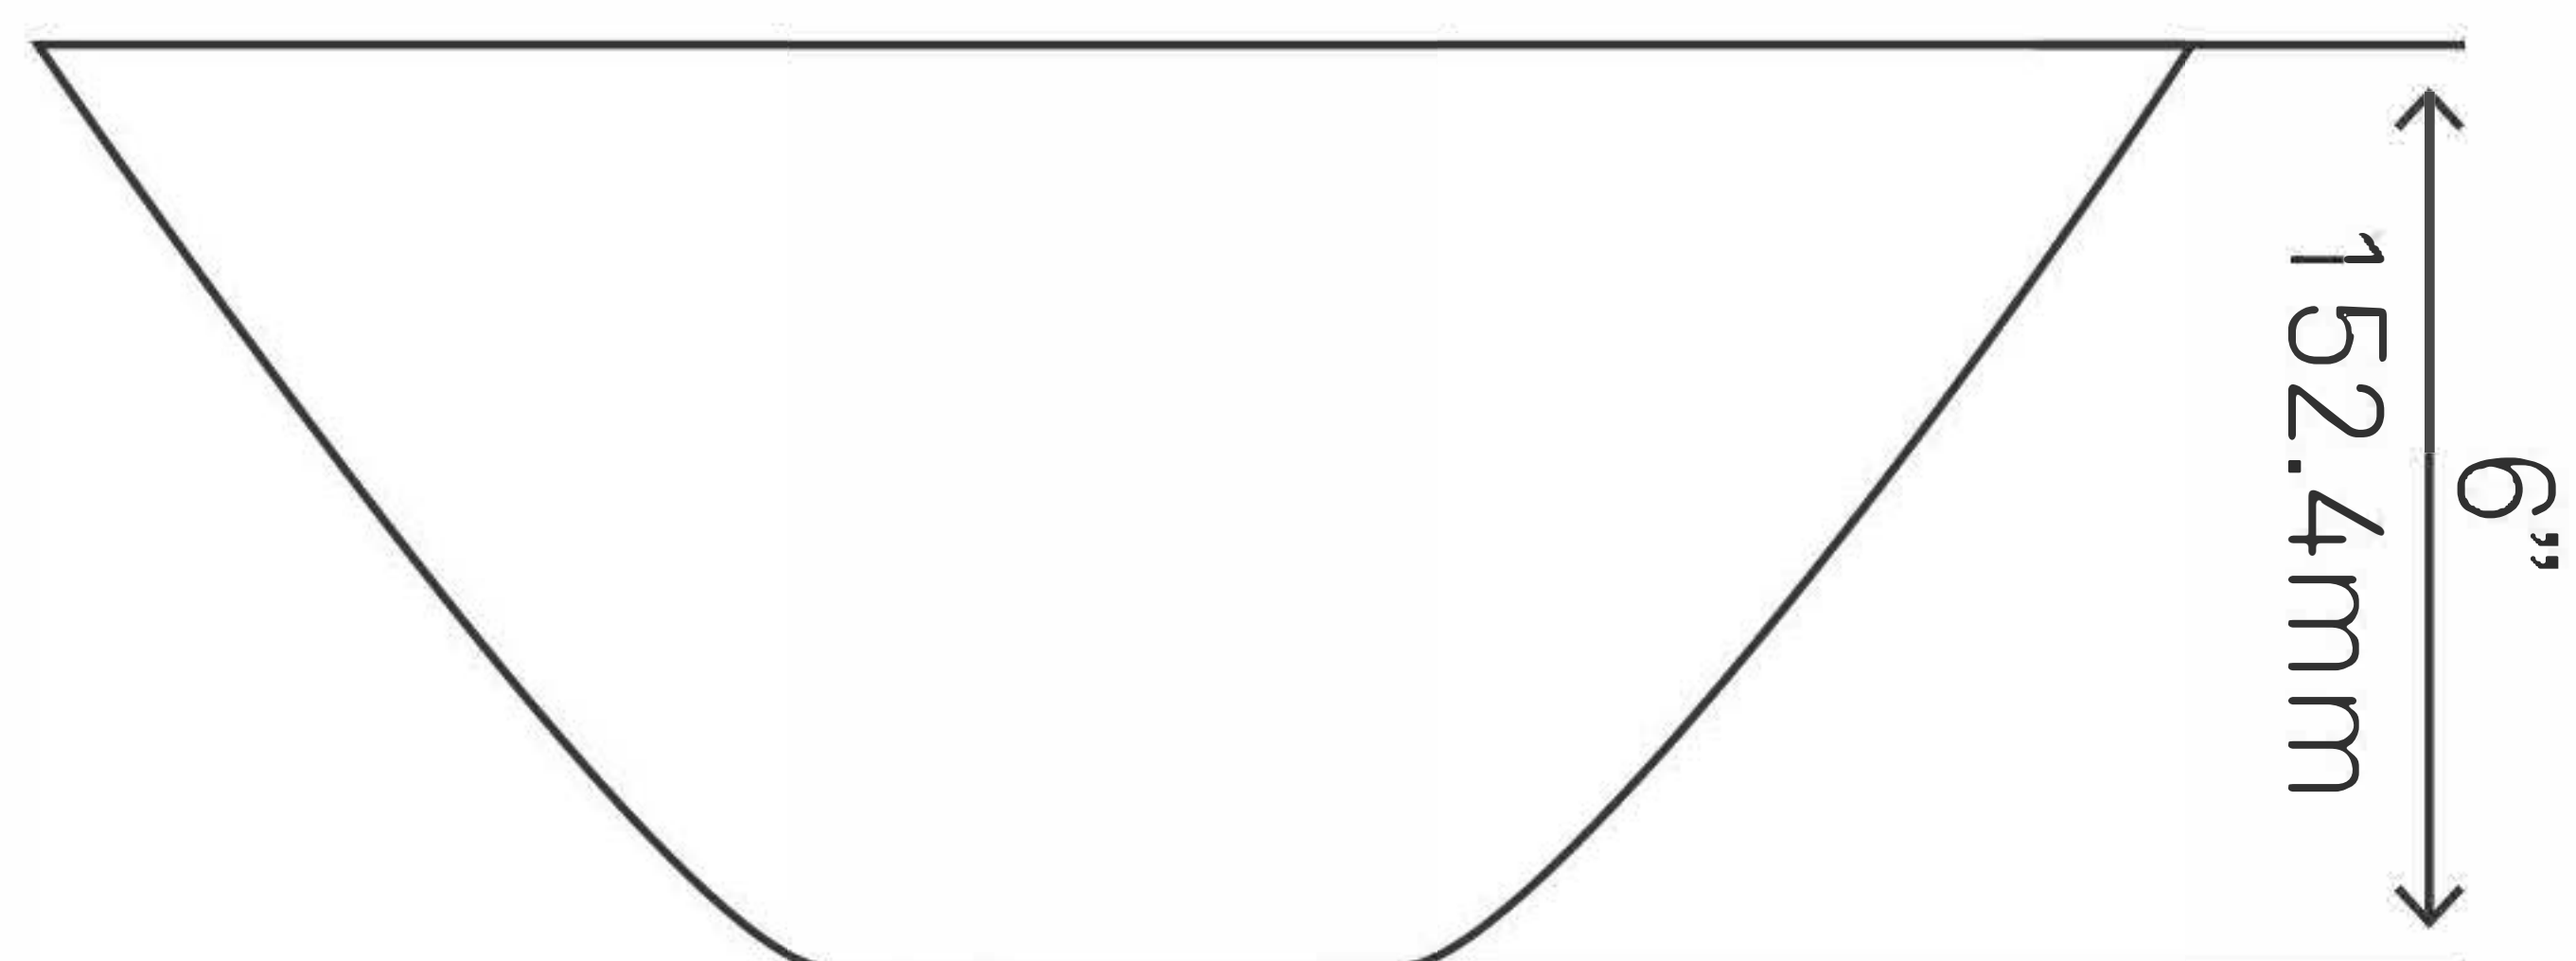

TCV-010NA MONTEVIDEO Copper Vessel Sink, Natural

Requested By:

Specific Features:

STANDARD SPECIFICATIONS:

- Oval copper vessel sink
- Hand-hammered antique finish
- Above counter installation
- Artisan hand crafted
- 16-gauge double wall copper construction
- Approximate dimensions
- 1.5-inch drain opening
- No mounting ring required
- Tolerance = +/- 1/2"
- Made in Mexico