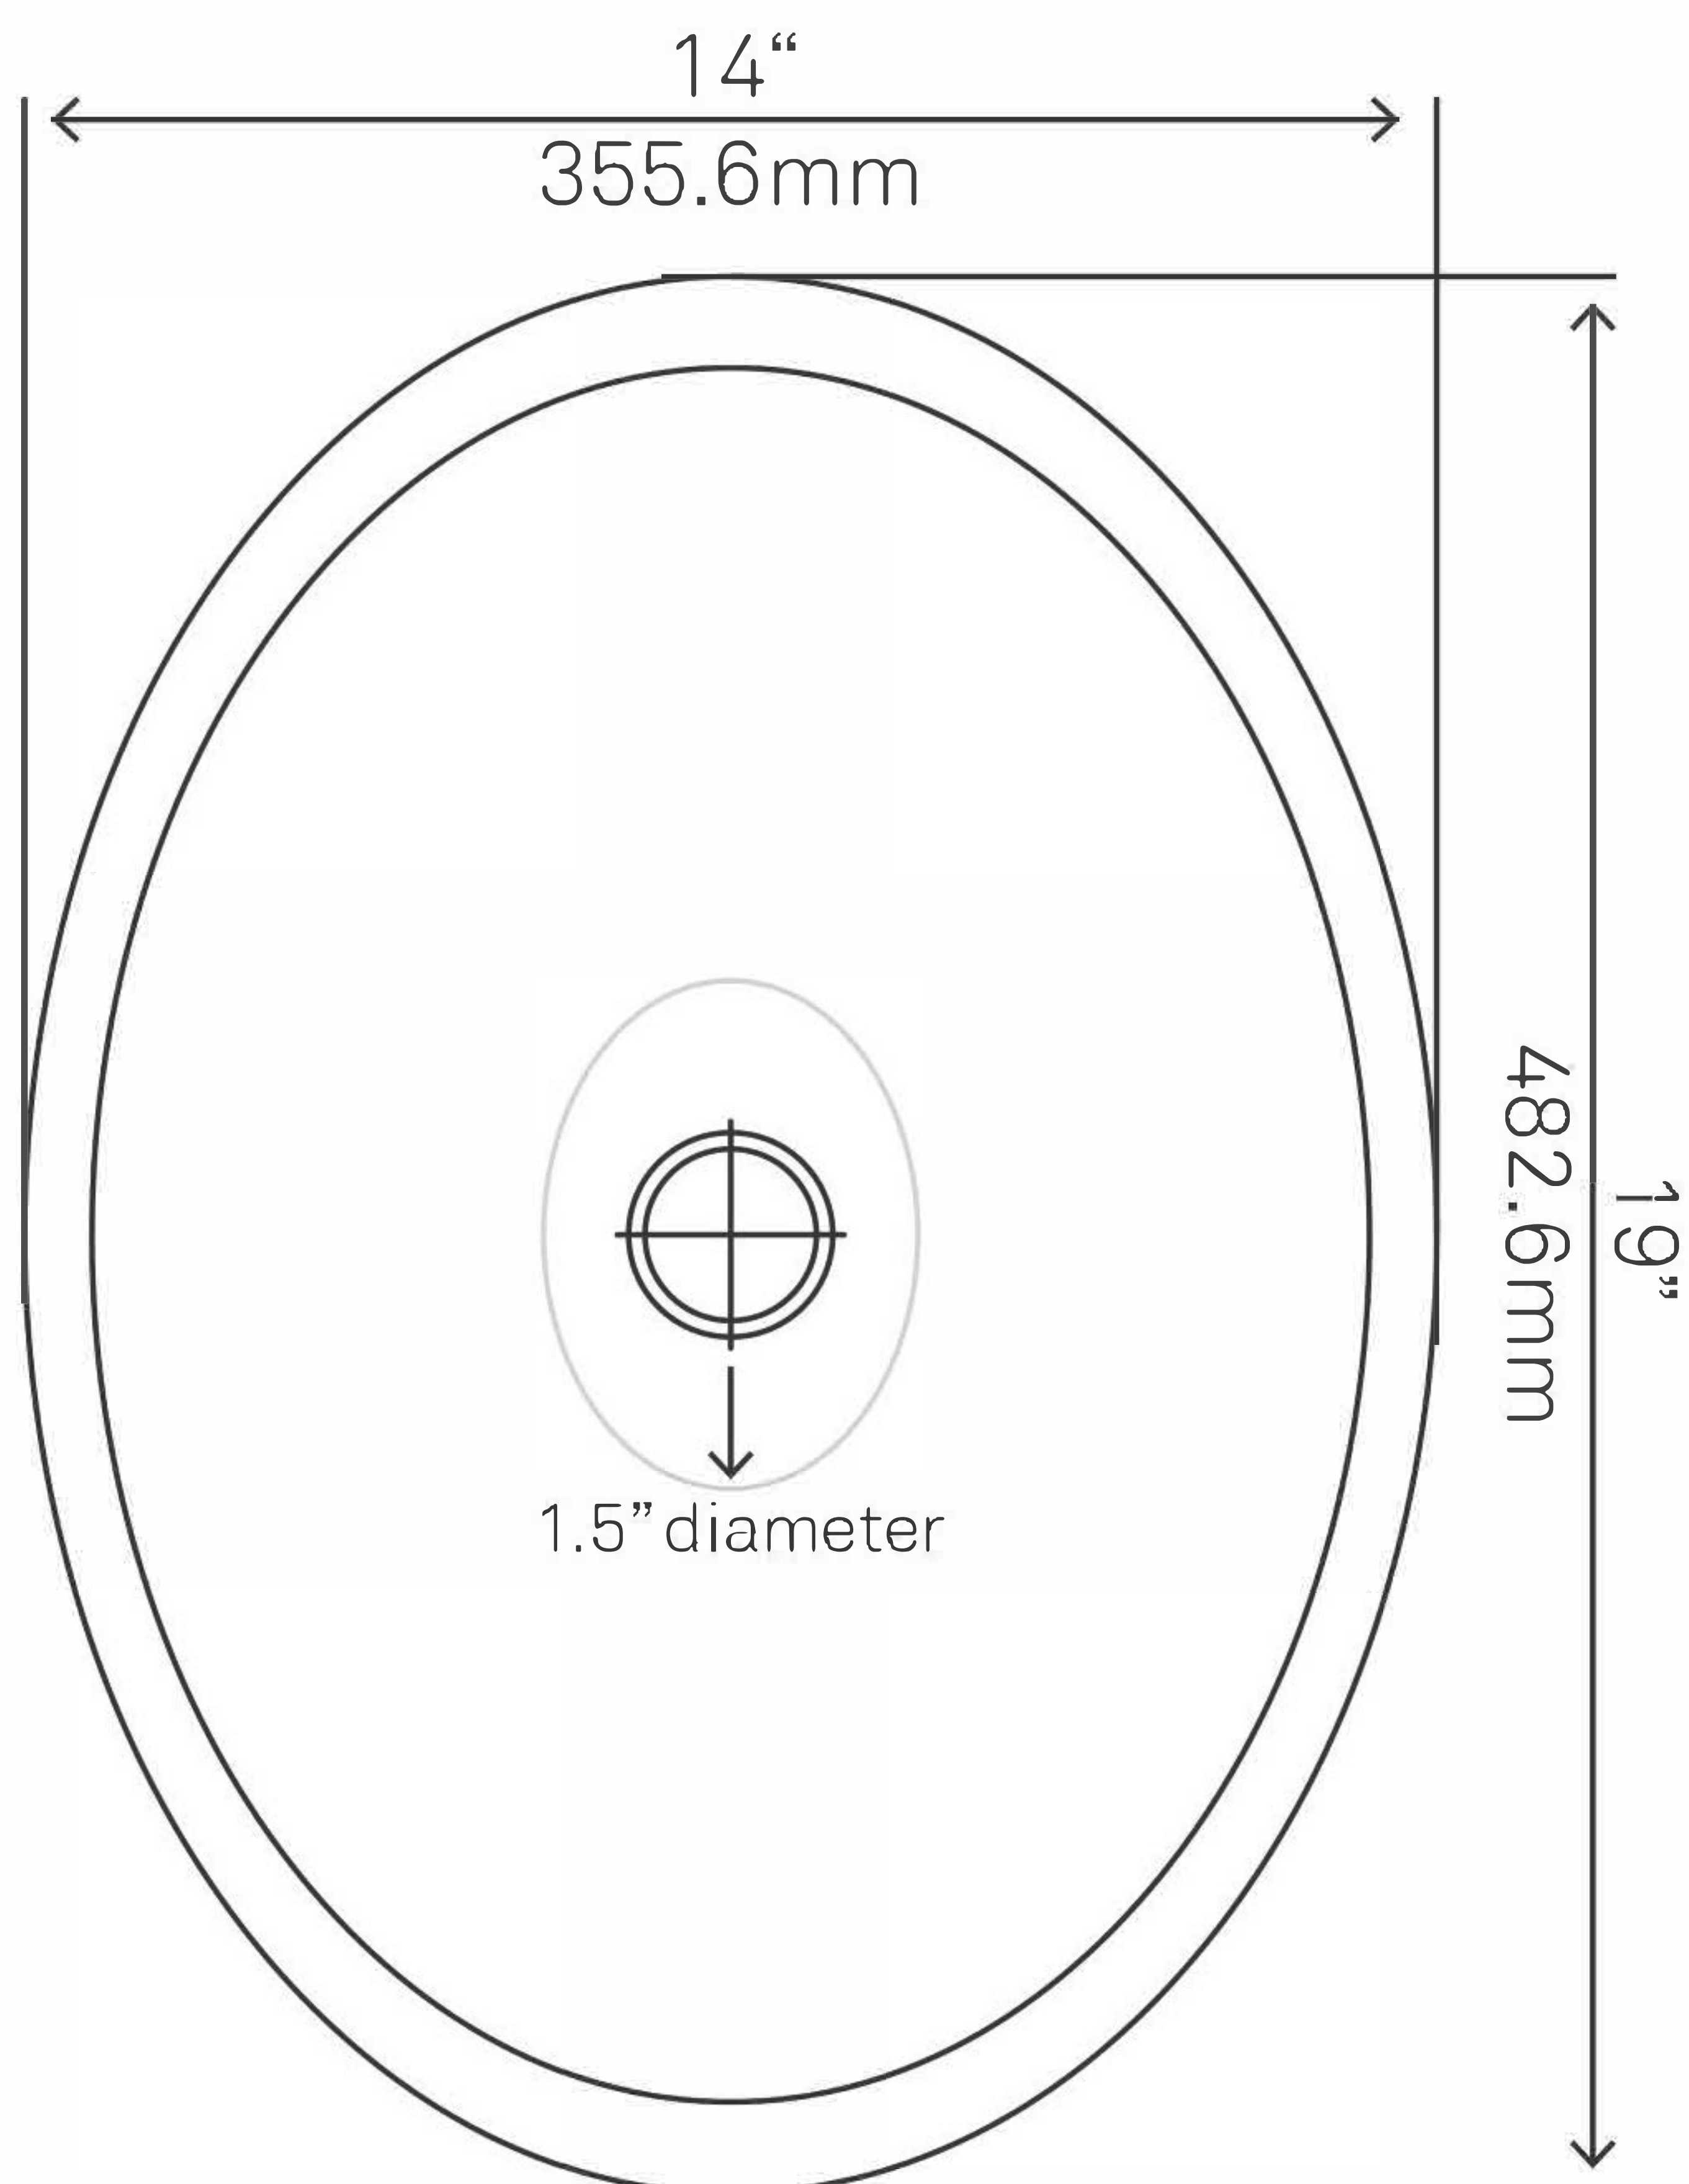

TCV-010NA MONTEVIDEO Copper Vessel Sink, Natural

Requested By:

Specific Features:

STANDARD SPECIFICATIONS:

- Oval copper vessel sink
- Hand-hammered antique finish
- Above counter installation
- Artisan hand crafted
- 16-gauge double wall copper construction
- Approximate dimensions
- 1.5-inch drain opening
- No mounting ring required
- Tolerance = +/- 1/2"
- Made in Mexico