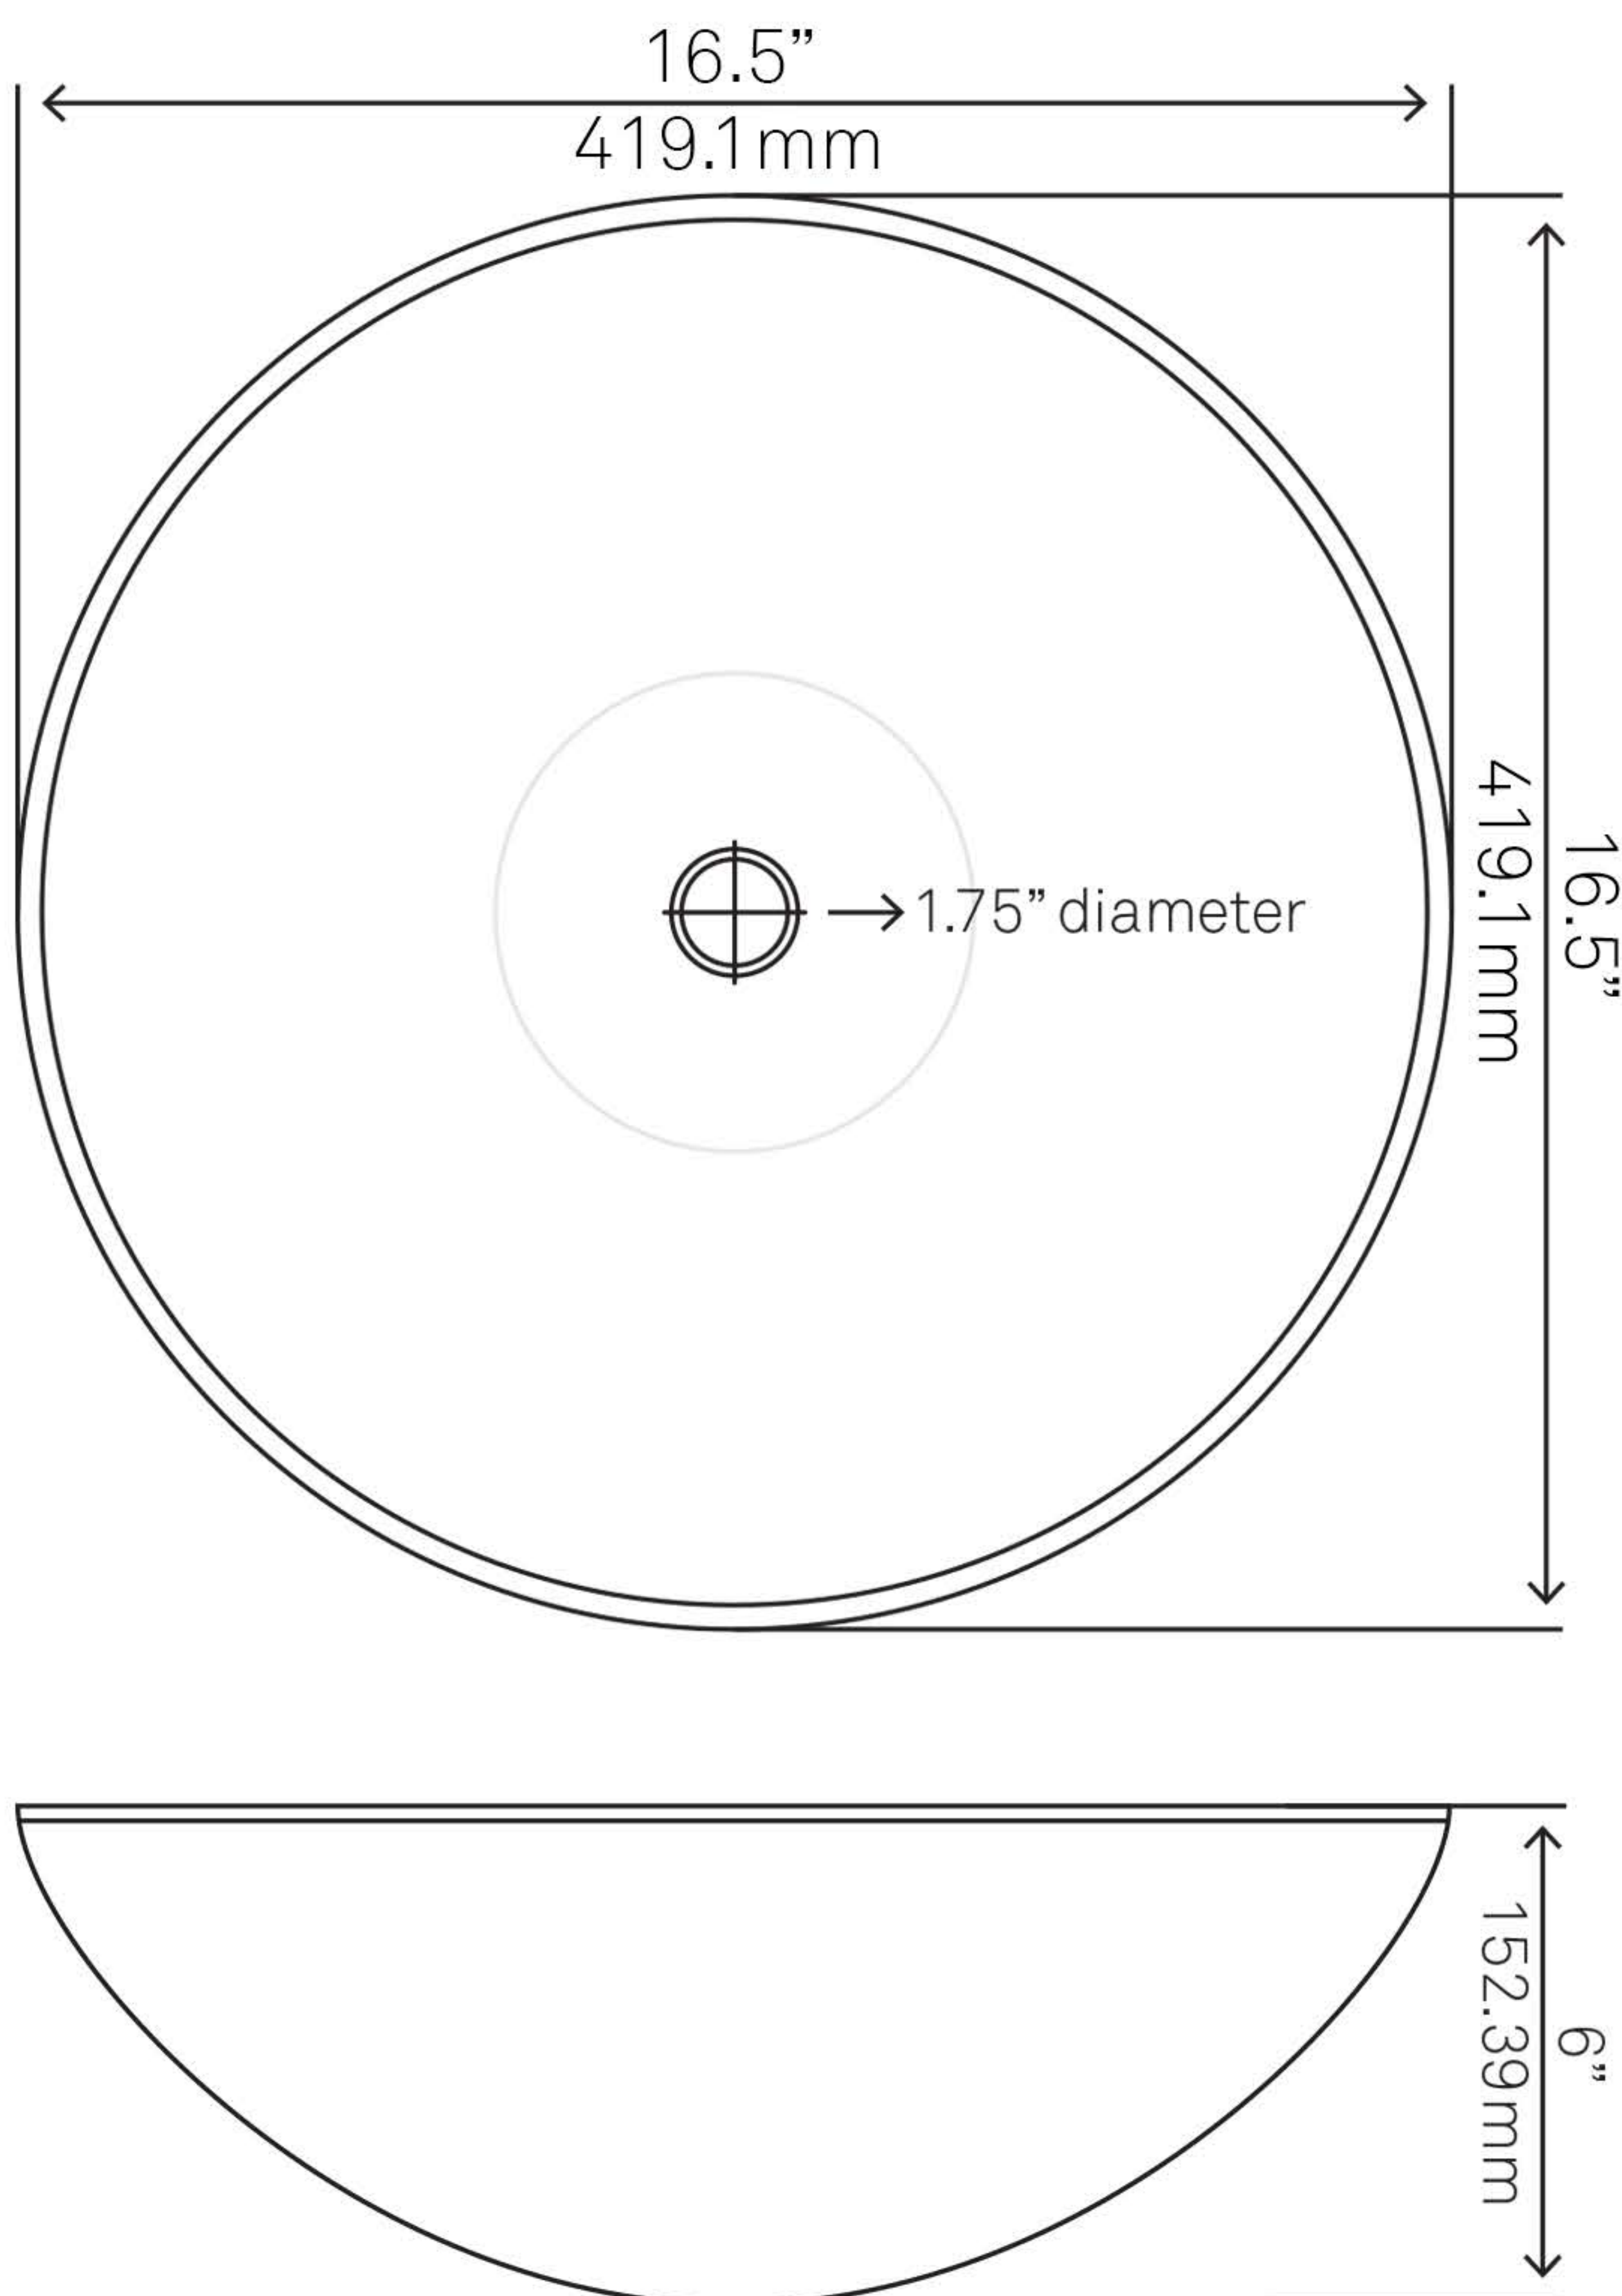

## TID-195 FICHE Glass Vessel Bathroom Sink

Requested By:

---

Specific Features:

---

### STANDARD SPECIFICATIONS:

- Round vessel sink
- Koi fish design
- Double layer technology
- Made with high tempered glass
- Scratch resistant and non-porous
- Designed for above counter installation
- Standard U.S. plumbing connections
- 1.75-inch drain opening