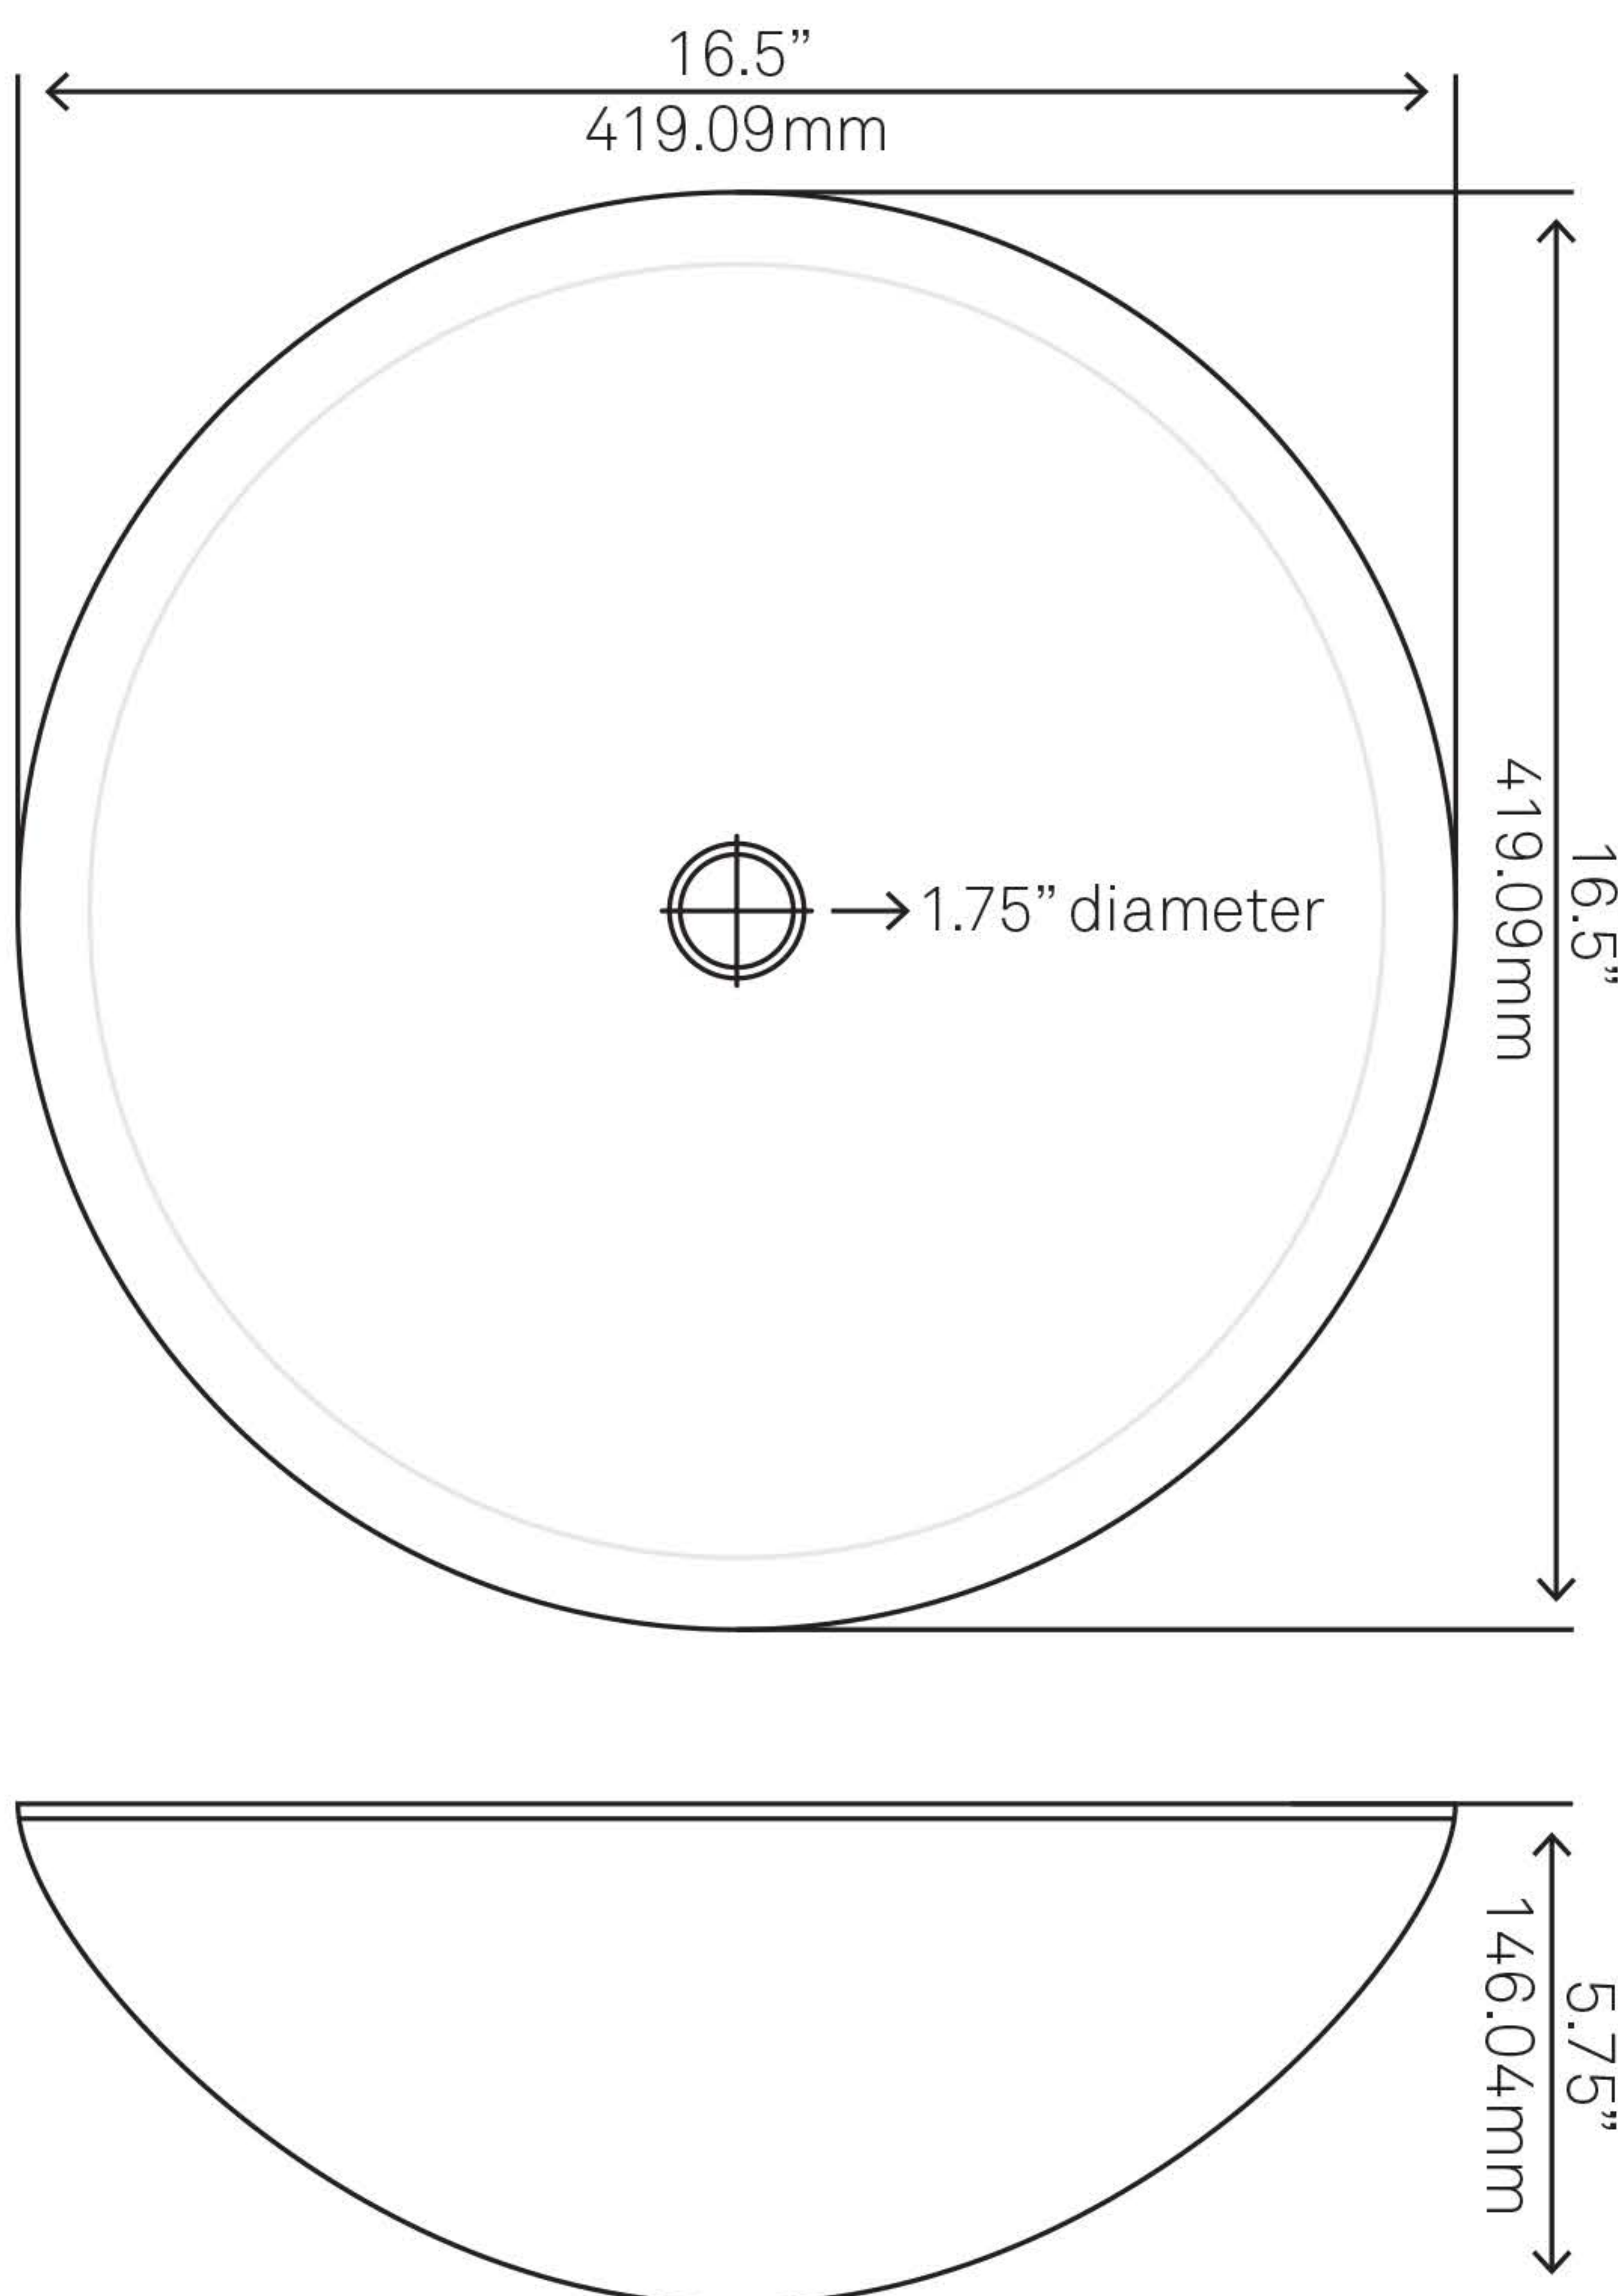

## TID-269 MARMO Glass Vessel Bathroom Sink

Requested By:

---

Specific Features:

---

### STANDARD SPECIFICATIONS:

- Round vessel sink
- Blue marble double layer design
- Made with high tempered glass
- Scratch resistant and non-porous
- Designed for above counter installation
- Standard U.S. plumbing connections
- 1.75-inch drain opening