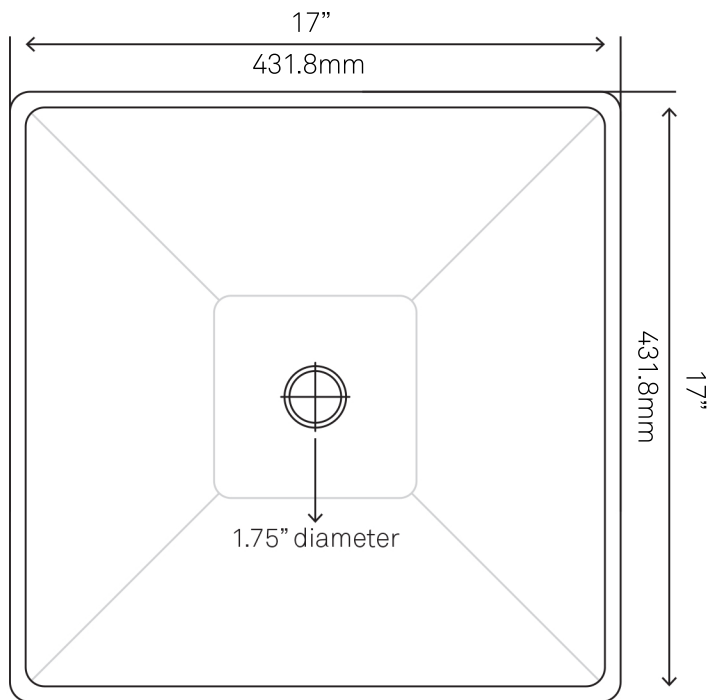

TIS-286GRY CROCCANTE Square Glass Vessel Bath Sink

Requested By:

Specific Features:

STANDARD SPECIFICATIONS:

- Grey square vessel
- Frosted bottom
- Made with high tempered glass
- Scratch resistant and non-porous
- Designed for above counter installation
- Standard U.S. plumbing connections
- 1.75-inch drain opening
- No mounting ring necessary