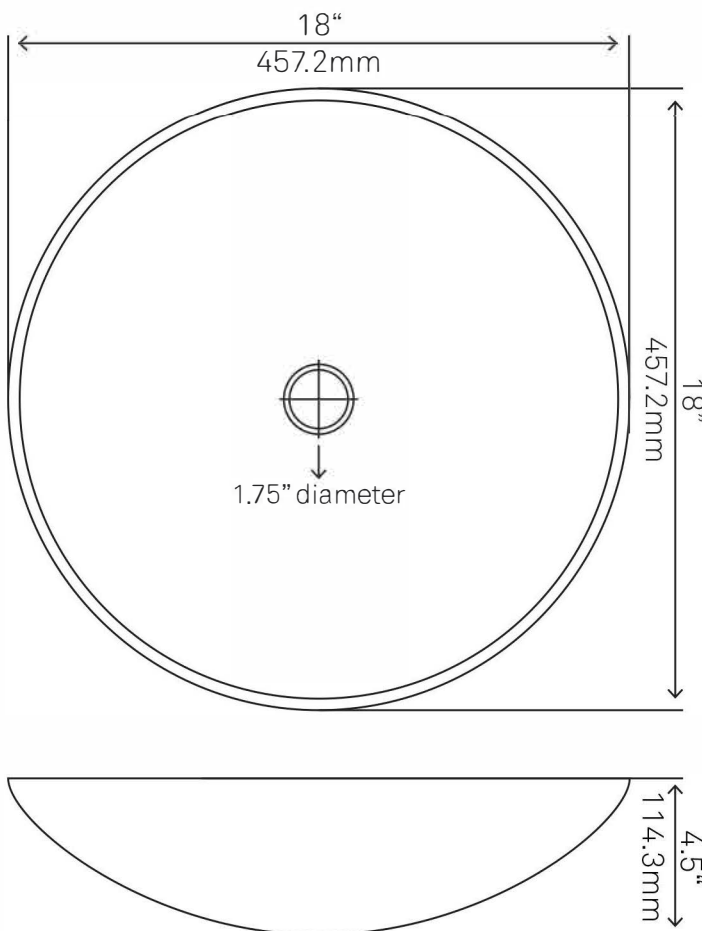

TIS-316T IN BASSO Glass Vessel Bathroom Sink

Requested By:

Specific Features:

STANDARD SPECIFICATIONS:

- Round, wide, shallow brown vessel
- Made with high tempered glass
- Scratch resistant and non-porous
- Designed for above counter installation
- Standard U.S. plumbing connections
- 1.75-inch drain opening