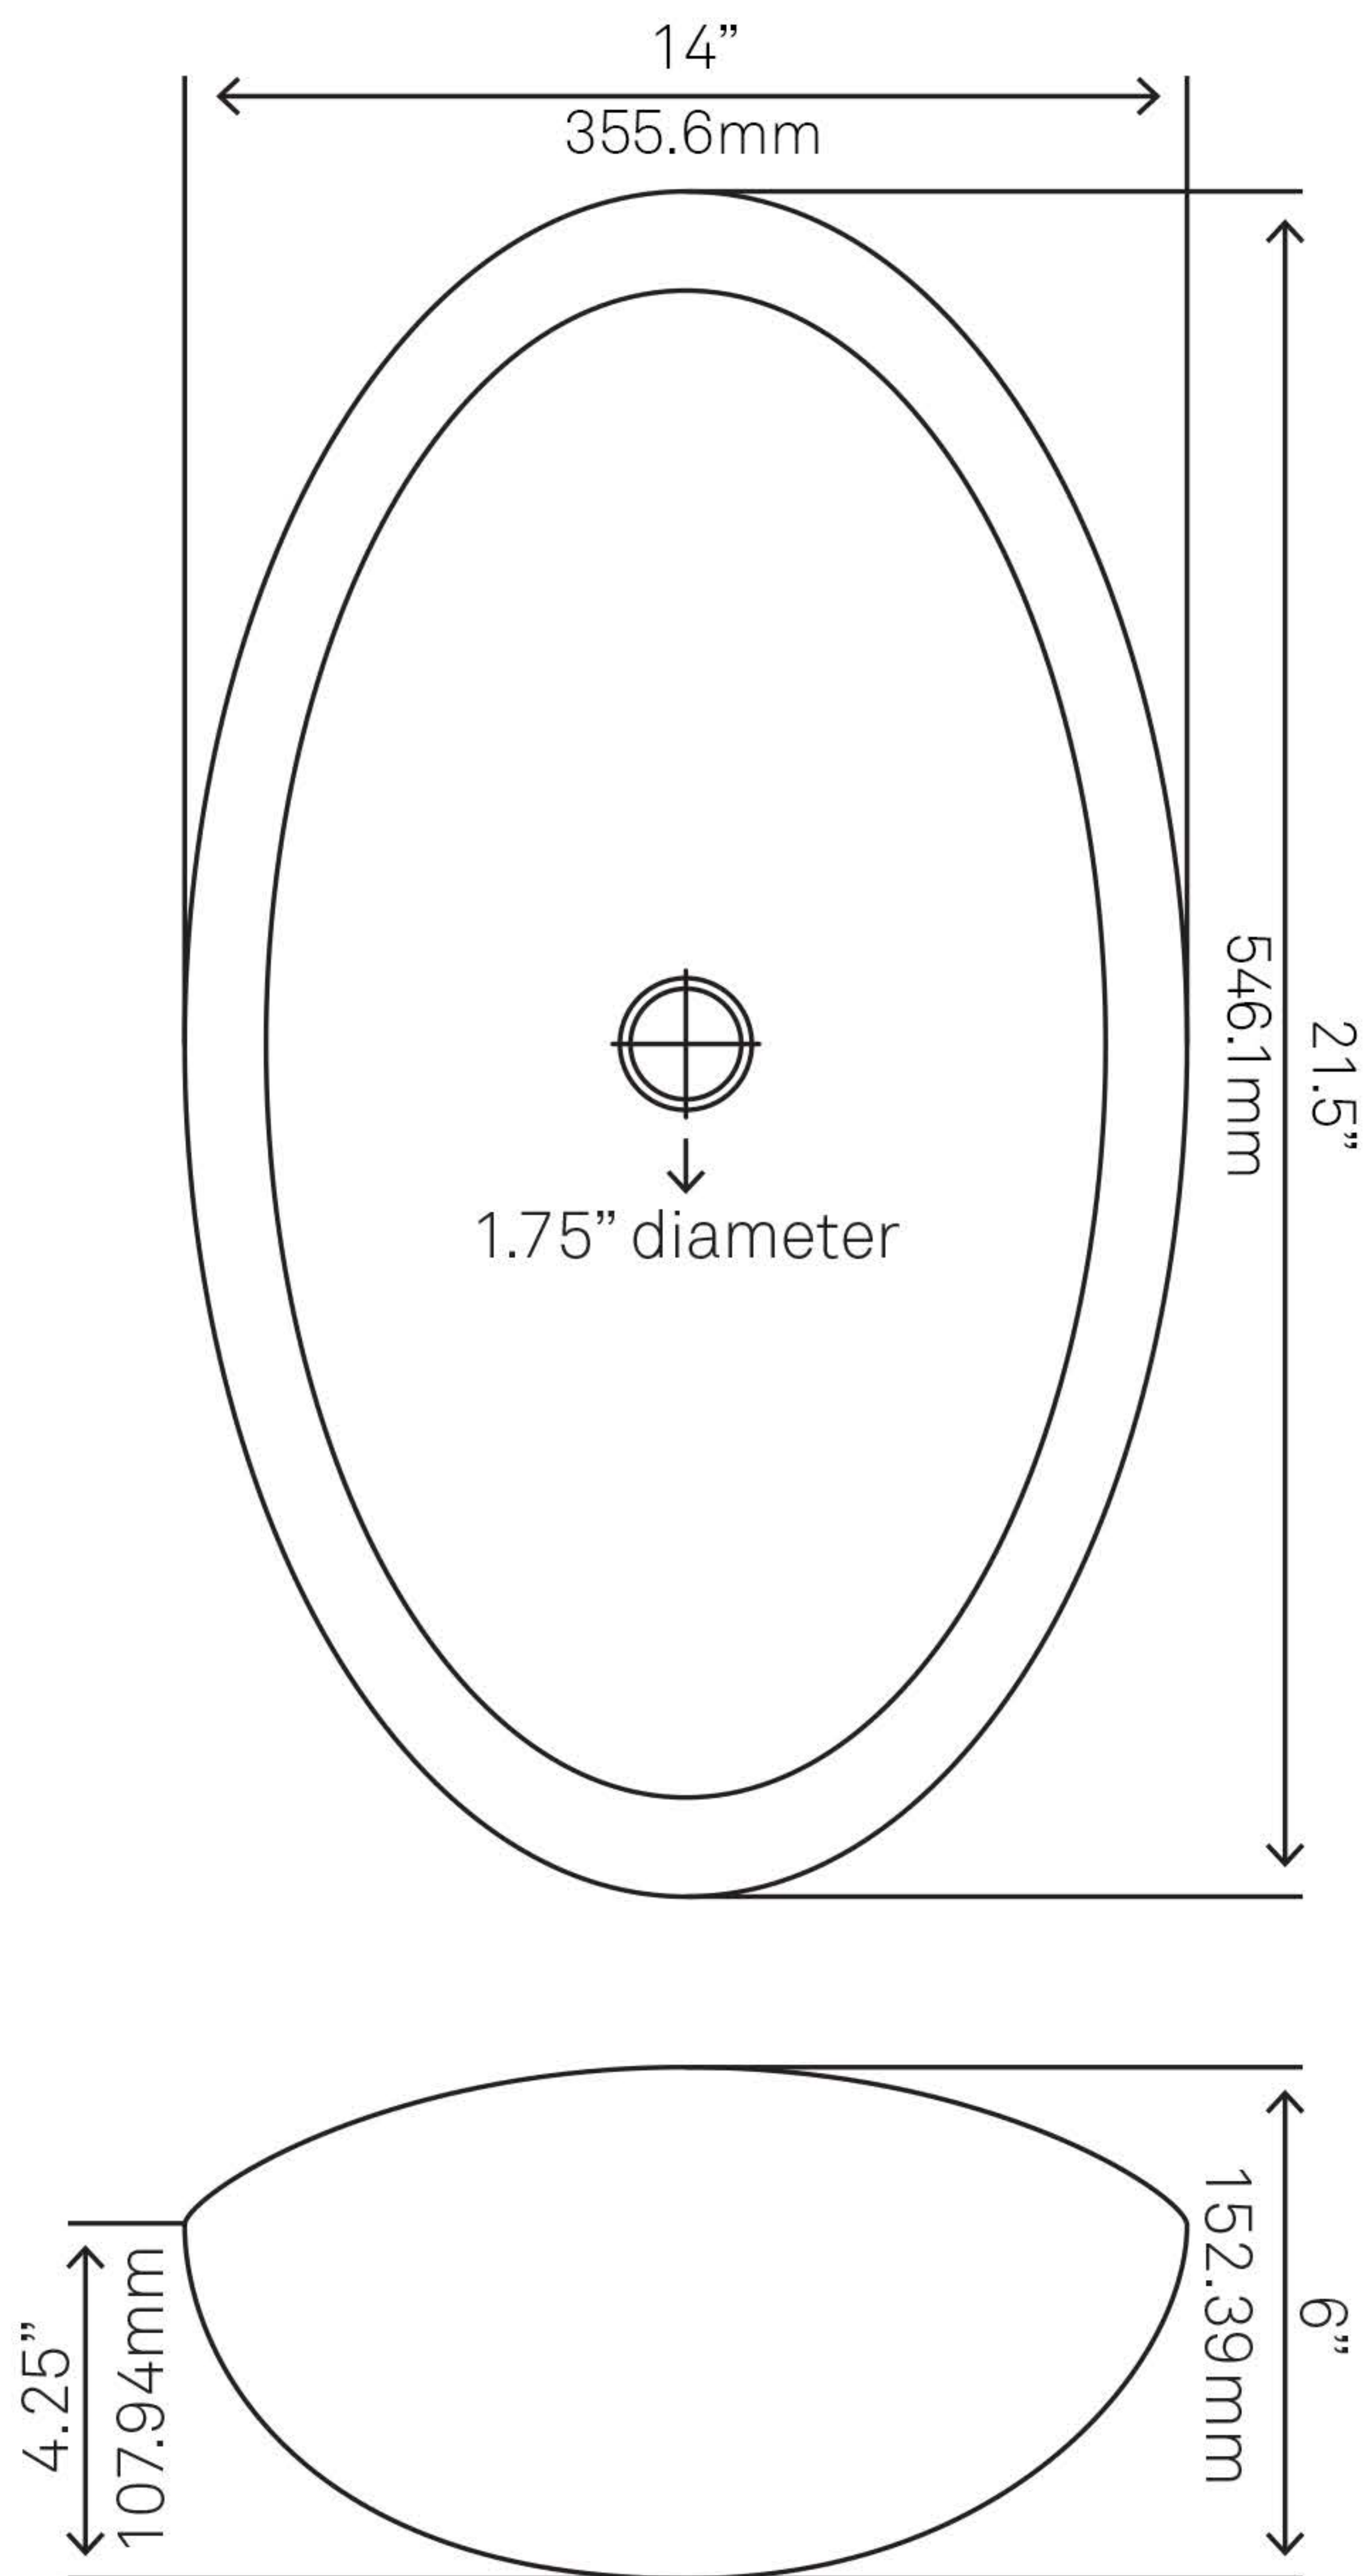

TIS-324C CHIARO
Clear Glass Vessel Sink

Requested By: _____

Specific Features: _____

STANDARD SPECIFICATIONS:

- Oval slipper clear glass vessel
- Made with high tempered glass
- Scratch resistant and non-porous
- Designed for above counter installation
- Standard U.S. plumbing connections
- 1.75-inch drain opening
- No overflow