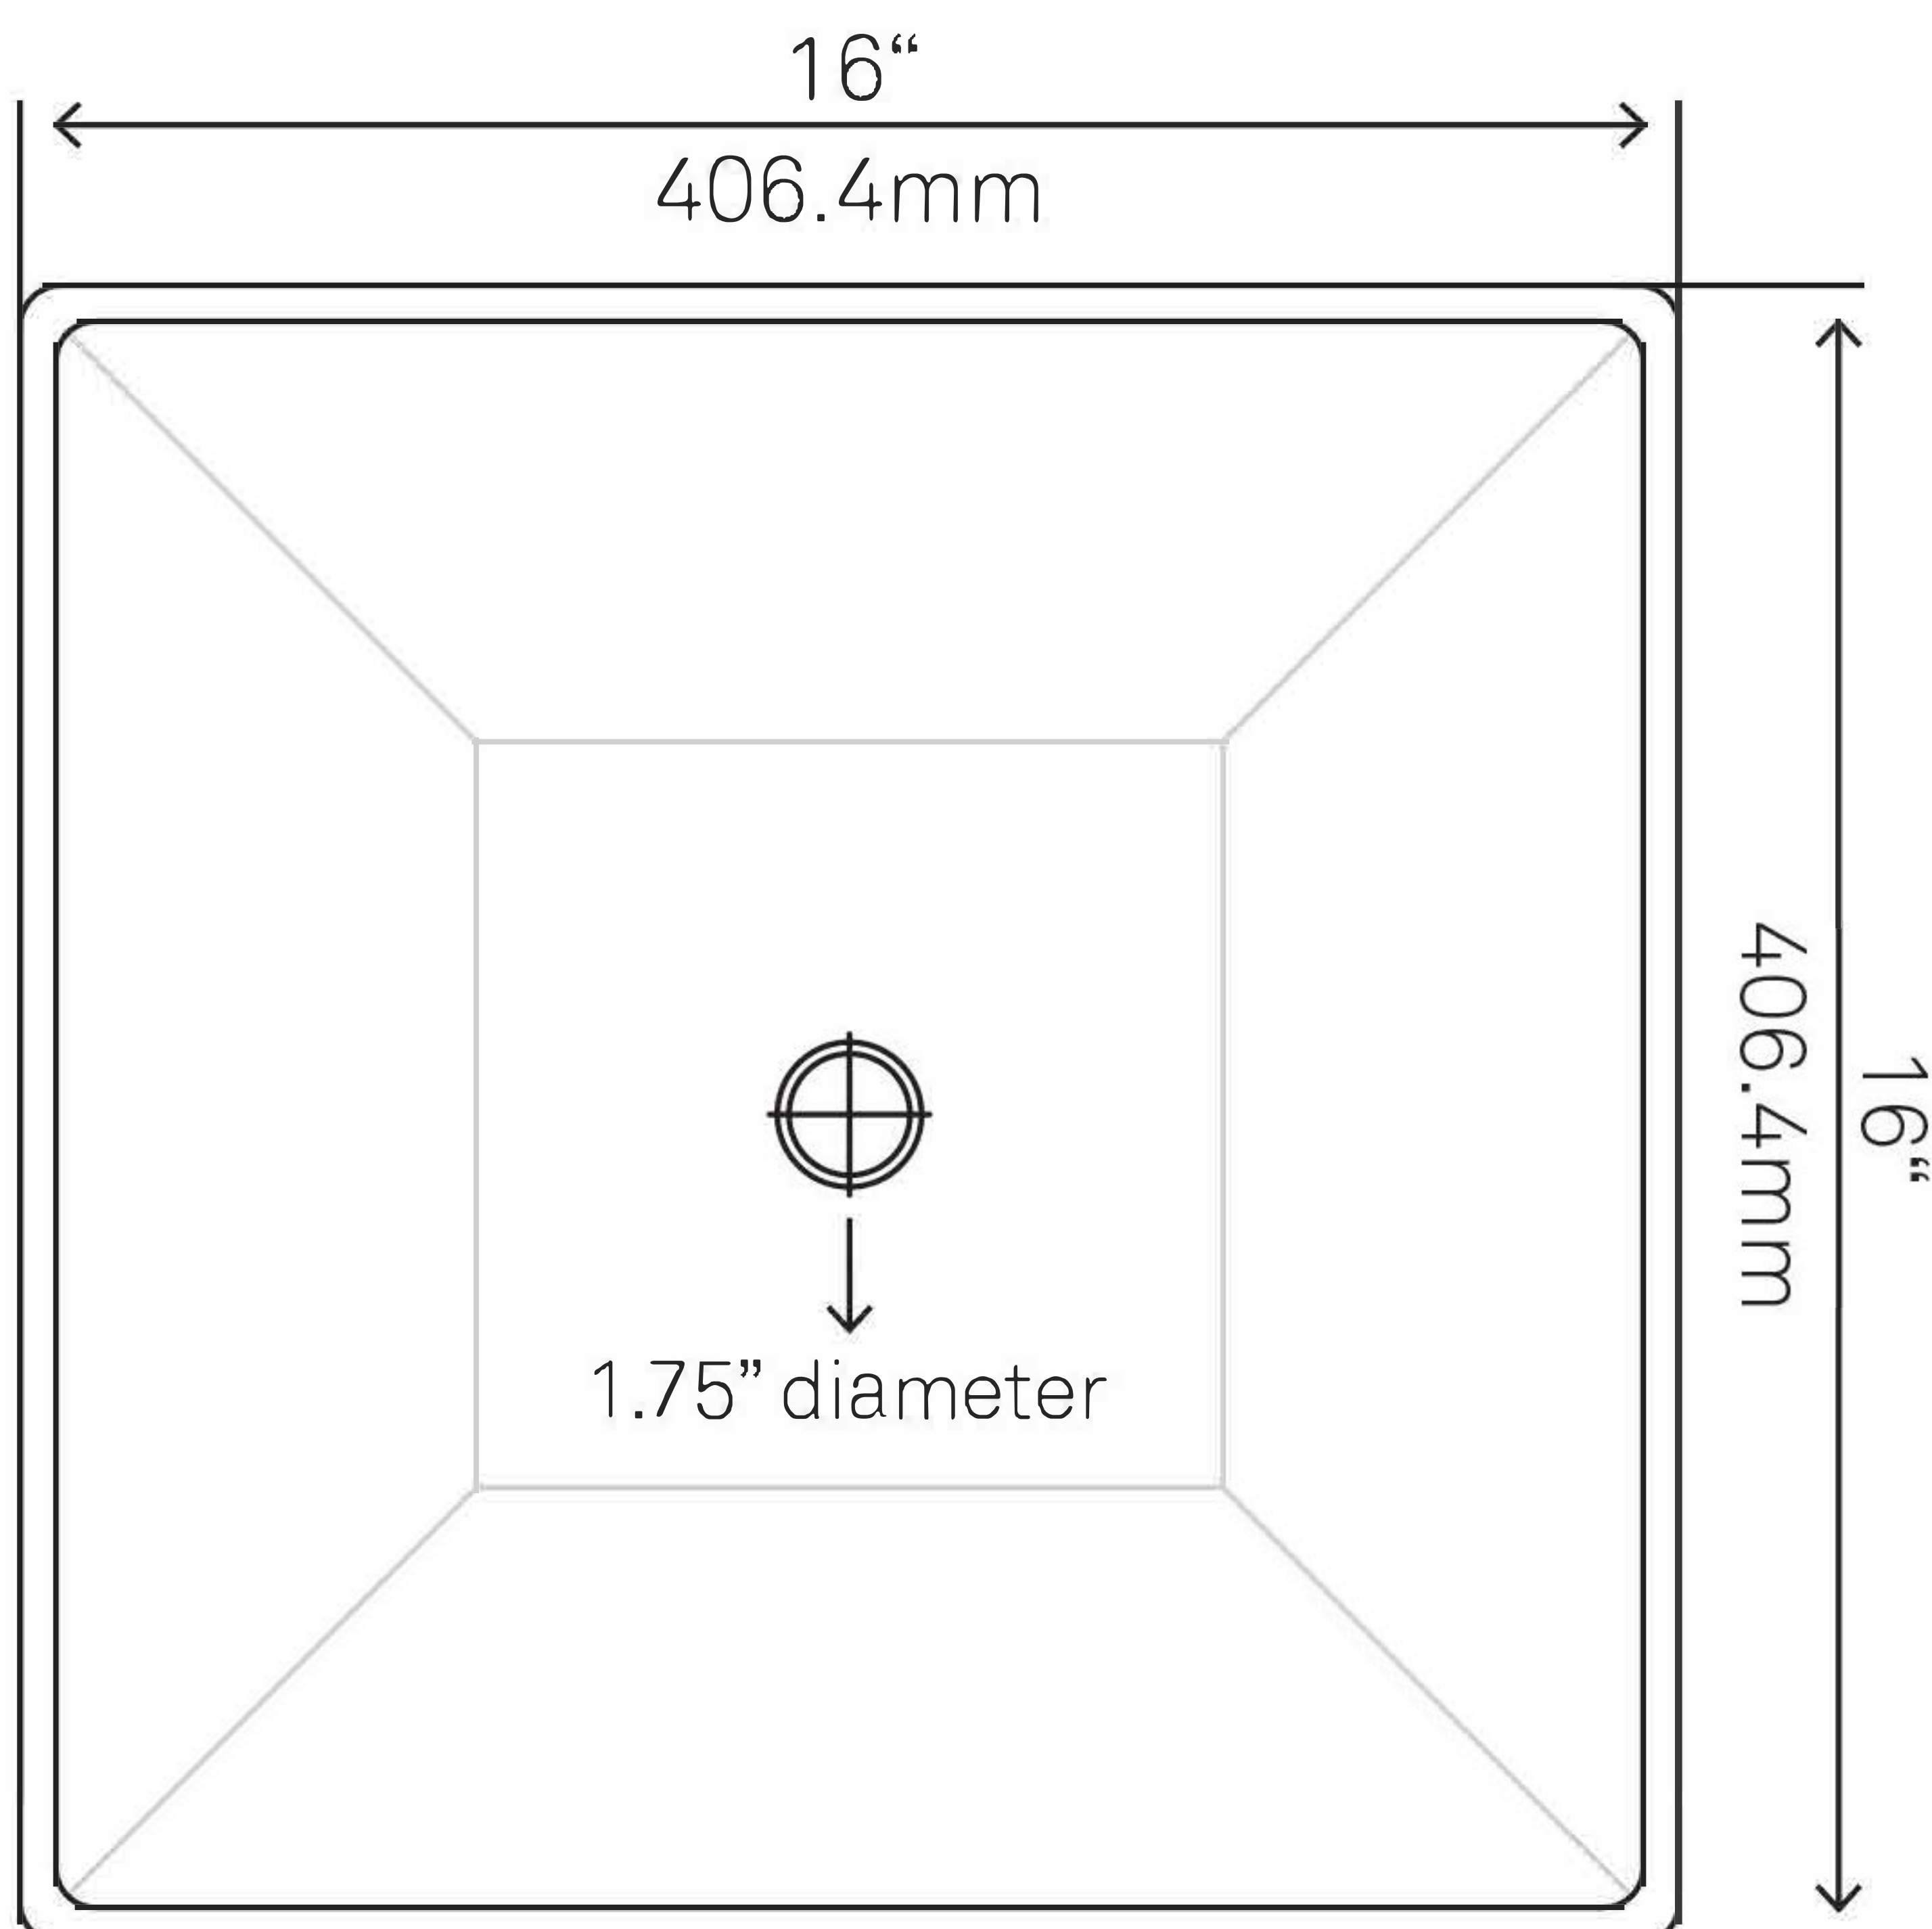

TP-V10W BIANCO PARI Porcelain Vessel Sink

Requested By:

Specific Features:

STANDARD SPECIFICATIONS:

- Square glossy porcelain vessel sink
- Easy to clean scratch resistant surface
- Non-porous material
- Designed for above counter installation
- Standard U.S. plumbing connections
- Inner dimensions 15 x 15 x 4.25-inches tall
- No mounting ring necessary