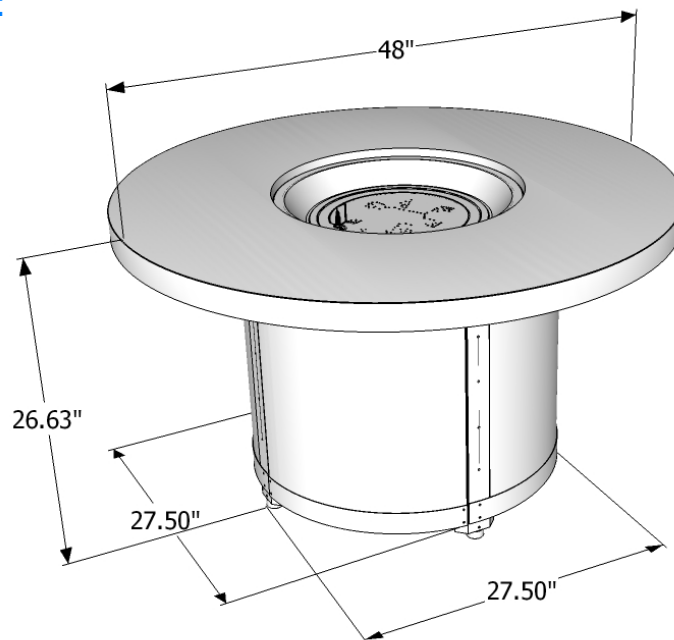

## FEATURES:

- Extra durable powder-coated steel base, Supercast™ concrete Top
- Choose from: Marbleized Noche Supercast™ concrete top on Dora Brown Base or White Onyx Supercast™ Top on Graphite Grey Base
- Chat Height (26.62" Tall)
- 20" Round Crystal Fire® Plus Burner - 55,000 BTUs (LP)
- Matching burner cover included
- Sliding tank door conceals standard 20 lb. propane tank in base
- Optional glass guard and protective cover
- UL Listed, Made in the USA

## PRODUCT INFORMATION:

ITEM	ITEM CODE	RETAIL PRICE
Marbleized Noche Beacon Chat Height Gas Fire Pit Table	BC-20-MNB	\$3099
White Onyx Beacon Chat Height Gas Fire Pit Table	BC-20-WO	\$2949

## DIMENSIONS:

Supercast™ Chat  
BC-20-WO: 235 lbs  
BC-20-MNB: 285 lbs