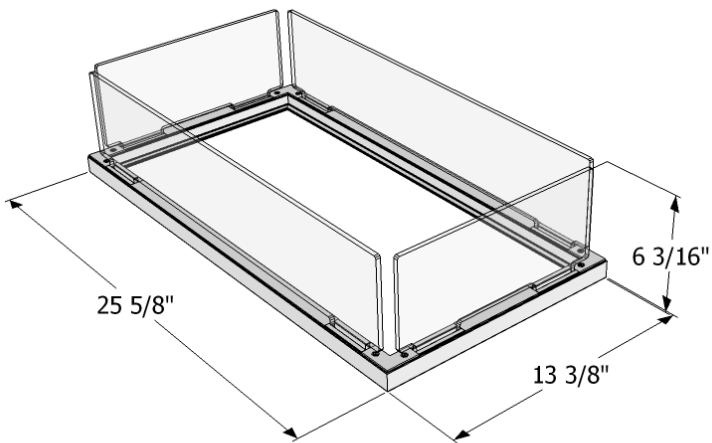

FOLDING WIND GUARDS

TWO-IN-ONE DESIGN

The Folding Wind Guard provides the convenience of a glass wind guard and burner cover in one design. Place the panes of glass up to protect the flame and maximize safety. Then place them down to cover and protect the burner when not in use. Available in two sizes for use with our Crystal Fire® Burners.

DIMENSIONS:

FWG-1224

FWG-1242