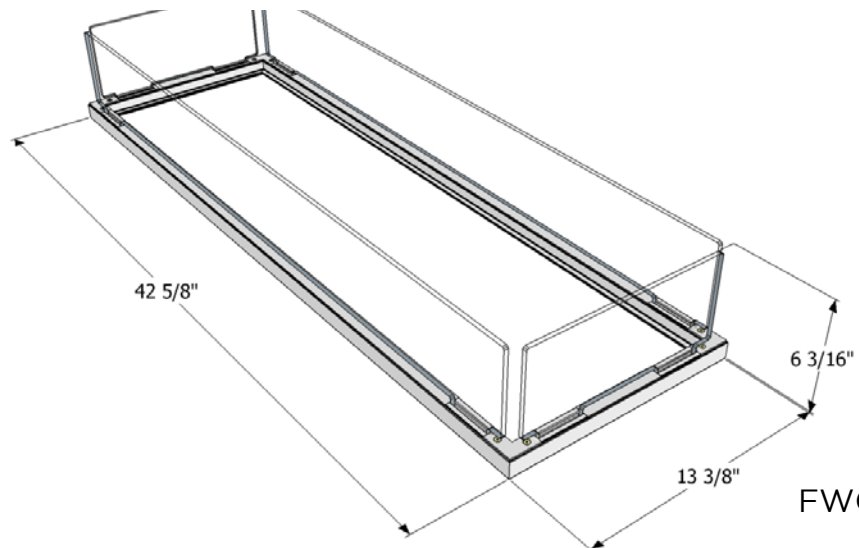

FOLDING WIND GUARDS

TWO-IN-ONE DESIGN

The Folding Wind Guard provides the convenience of a glass wind guard and burner cover in one design. Place the panes of glass up to protect the flame and maximize safety. Then place them down to cover and protect the burner when not in use. Available in two sizes for use with our Crystal Fire® Burners.

DIMENSIONS:

FWG-1224

FWG-1242