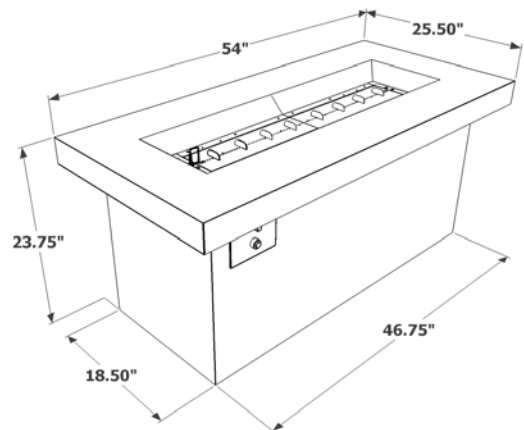

## DIMENSIONS:

KL-1242-SS  
140 lbs

KL-1242-MM  
175 lbs