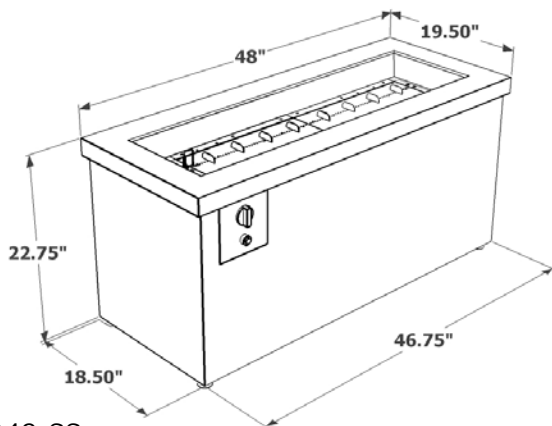

## PRODUCT INFORMATION:

ITEM	ITEM CODE	RETAIL PRICE
Stainless Steel Key Largo Fire Pit Table	KL-1242-SS	\$1909
Grey Key Largo Fire Pit Table	KL-1242-MM	\$2679

## DIMENSIONS:

KL-1242-SS  
140 lbs

KL-1242-MM  
175 lbs