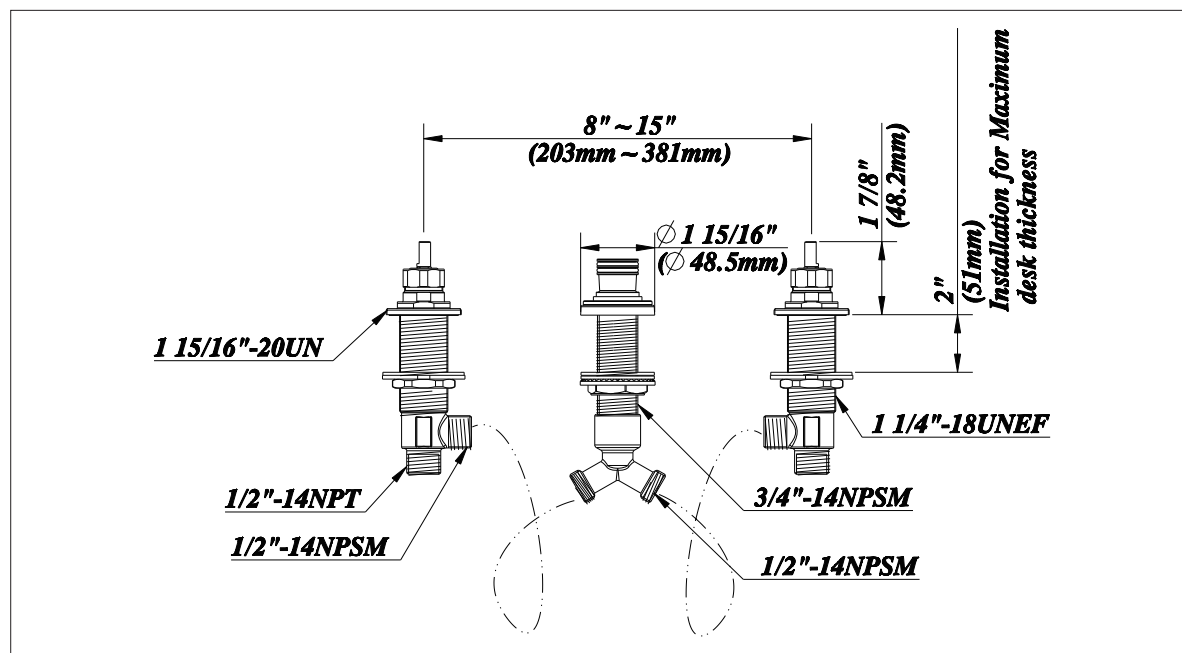

Roman Tub Rough-In Valve

FEATURES & BENEFITS

OPRR-999

- Ceramic Cartridges

APPROVALS:

Meets or Exceeds The Following:

- * ANSI/ASME A112.18.1
- * IAPMO/cUPC

TEL: 800-217-4603

Visit Our Web Site : www.omniprofaucets.com

Roman Tub Rough-In Valve

No.	Name	Part No.
1	Supply Hose	A105051
2	Retainer Nut	A016259
3.1	Ceramic Disc Cartridge-Cold	A507102W
3.2	Ceramic Disc Cartridge -Hot	A507101W
4	Lock Nut	A66D928
5	Mounting Hardware	A66D626
6	Handle Valve Body	A002570
7	Spout Plug	A603046
8	Spout Rough In Cap	A045153
9	Spout Valve Body	A66D929
10	Mounting Hardware	A663491
11	"Y" Adaptor	A015224