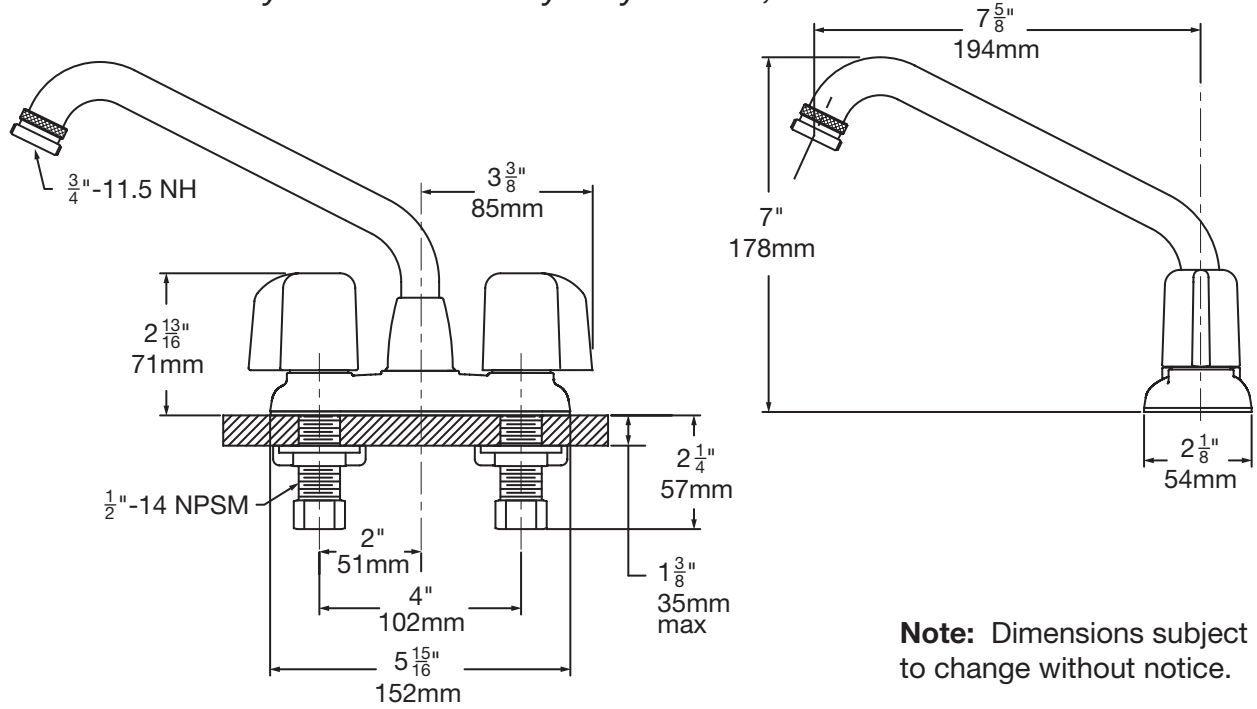

Location:

SYMMONS® Symmetrix®

Laundry Tray Faucet S-249 Specification Submittal

Feature Highlights

- Two handle 4 inch centerset lavatory / laundry tray faucet
 - Quarter turn ceramic control components with blade handles
 - 7-5/8 x 7 inch swing spout that swivels 360 degrees with hose thread
 - 1/2 inch IPS shanks
 - Metal construction
 - Polished chrome finish (standard)
 - Hose thread
- Optional aerator available in low flow rates* 

S-249 Faucet Handle Options

Standard	LWG	LAM	
 	 	 	
<h4>Model Numbers</h4> <p>Append appropriate -suffix to model number.</p> <p><input type="checkbox"/> S-249 Laundry Tray Faucet</p>		<h4>Handle Options / Modifications</h4> <p>Append appropriate -suffix to model number.</p> <p><input type="checkbox"/> -LWG Wrist blade handles</p> <p><input type="checkbox"/> -LAM Blade handles</p>	
<h4>Finish Options / Modifications</h4> <p>Append appropriate -suffix to model number.</p> <p>- Polished chrome (standard)</p>		<h4>Other Options / Modifications</h4> <p>Append appropriate -suffix to model number.</p> <ul style="list-style-type: none"> <input type="checkbox"/>  -0.5 Aerator flow restrictor, 0.5 gpm (1.9 L/min) <input type="checkbox"/>  -1.0 Aerator flow restrictor, 1.0 gpm (3.8 L/min) <input type="checkbox"/>  -1.5 Aerator flow restrictor, 1.5 gpm (5.7 L/min) <input type="checkbox"/> -VP Vandal resistant aerator, 2.2 gpm (8.3 L/min) <input type="checkbox"/> -NA-1.0 Non-aerated laminar flow outlet, flow rate 1.0 gpm (3.8 L/min) <PENDING TEST CERTIFICATION> 	

Dimensions Symmetrix Laundry Tray Faucet, S-249

Note: Dimensions subject to change without notice.

Dimensions Symmetrix Laundry Tray Faucet, S-249-LWG

Note: Dimensions subject to change without notice.

Dimensions Symmetrix Laundry Tray Faucet, S-249-LAM

Note: Dimensions subject to change without notice.