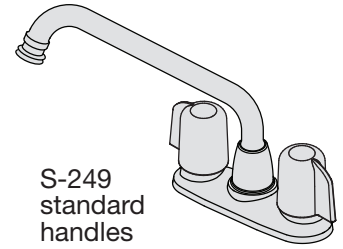

Location:

SYMMONS® Symmetrix®

Laundry Tray Faucet S-249 Specification Submittal

Feature Highlights

- Two handle 4 inch centerset lavatory / laundry tray faucet
 - Quarter turn ceramic control components with blade handles
 - 7-5/8 x 7 inch swing spout that swivels 360 degrees with hose thread
 - 1/2 inch IPS shanks
 - Metal construction
 - Polished chrome finish (standard)
 - Hose thread
- Optional aerator available in low flow rates* 

S-249 Faucet Handle Options

Standard	LWG	LAM	
 	 	 	
<h4>Model Numbers</h4> <p>Append appropriate -suffix to model number.</p> <p><input type="checkbox"/> S-249 Laundry Tray Faucet</p>		<h4>Handle Options / Modifications</h4> <p>Append appropriate -suffix to model number.</p> <p><input type="checkbox"/> -LWG Wrist blade handles</p> <p><input type="checkbox"/> -LAM Blade handles</p>	
<h4>Finish Options / Modifications</h4> <p>Append appropriate -suffix to model number.</p> <p>- Polished chrome (standard)</p>		<h4>Other Options / Modifications</h4> <p>Append appropriate -suffix to model number.</p> <ul style="list-style-type: none"> <input type="checkbox"/>  -0.5 Aerator flow restrictor, 0.5 gpm (1.9 L/min) <input type="checkbox"/>  -1.0 Aerator flow restrictor, 1.0 gpm (3.8 L/min) <input type="checkbox"/>  -1.5 Aerator flow restrictor, 1.5 gpm (5.7 L/min) <input type="checkbox"/> -VP Vandal resistant aerator, 2.2 gpm (8.3 L/min) <input type="checkbox"/> -NA-1.0 Non-aerated laminar flow outlet, flow rate 1.0 gpm (3.8 L/min) <PENDING TEST CERTIFICATION> 	