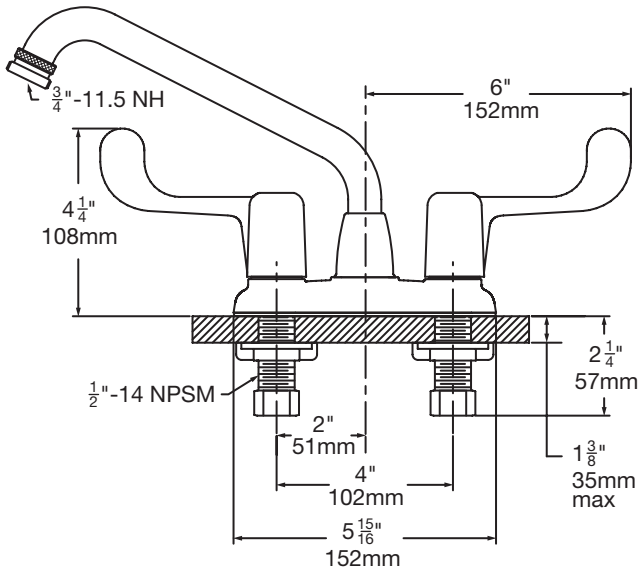

Location:

SYMMONS® Symmetrix®

Laundry Tray Faucet S-249 Specification Submittal

Feature Highlights

- Two handle 4 inch centerset lavatory / laundry tray faucet
 - Quarter turn ceramic control components with blade handles
 - 7-5/8 x 7 inch swing spout that swivels 360 degrees with hose thread
 - 1/2 inch IPS shanks
 - Metal construction
 - Polished chrome finish (standard)
 - Hose thread
- Optional aerator available in low flow rates* 

S-249 Faucet Handle Options

Standard	LWG	LAM	
 	 	 	
<h4>Model Numbers</h4> <p>Append appropriate -suffix to model number.</p> <p><input type="checkbox"/> S-249 Laundry Tray Faucet</p>		<h4>Handle Options / Modifications</h4> <p>Append appropriate -suffix to model number.</p> <p><input type="checkbox"/> -LWG Wrist blade handles</p> <p><input type="checkbox"/> -LAM Blade handles</p>	
<h4>Finish Options / Modifications</h4> <p>Append appropriate -suffix to model number.</p> <p>- Polished chrome (standard)</p>		<h4>Other Options / Modifications</h4> <p>Append appropriate -suffix to model number.</p> <ul style="list-style-type: none"> <input type="checkbox"/>  -0.5 Aerator flow restrictor, 0.5 gpm (1.9 L/min) <input type="checkbox"/>  -1.0 Aerator flow restrictor, 1.0 gpm (3.8 L/min) <input type="checkbox"/>  -1.5 Aerator flow restrictor, 1.5 gpm (5.7 L/min) <input type="checkbox"/> -VP Vandal resistant aerator, 2.2 gpm (8.3 L/min) <input type="checkbox"/> -NA-1.0 Non-aerated laminar flow outlet, flow rate 1.0 gpm (3.8 L/min) <PENDING TEST CERTIFICATION> 	

Dimensions Symmetrix Laundry Tray Faucet, S-249

Note: Dimensions subject to change without notice.

Dimensions Symmetrix Laundry Tray Faucet, S-249-LWG

Note: Dimensions subject to change without notice.

Dimensions Symmetrix Laundry Tray Faucet, S-249-LAM

Note: Dimensions subject to change without notice.