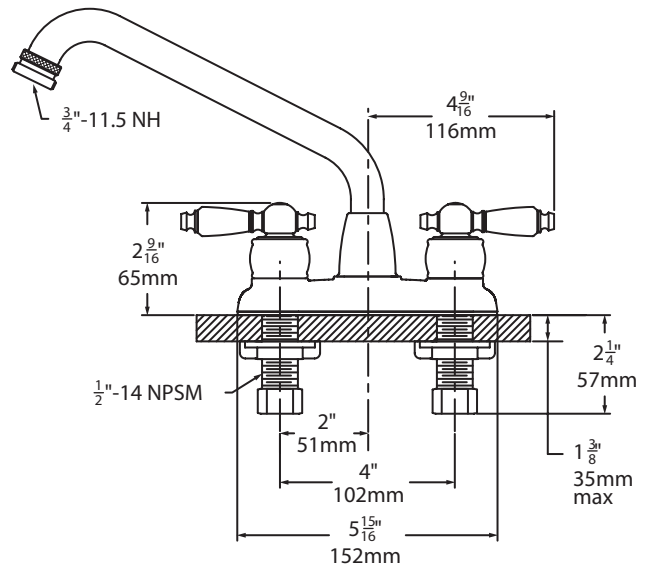

Location:

SYMMONS® Symmetrix®

Laundry Tray Faucet S-249 Specification Submittal

Feature Highlights

- Two handle 4 inch centerset lavatory / laundry tray faucet
 - Quarter turn ceramic control components with blade handles
 - 7-5/8 x 7 inch swing spout that swivels 360 degrees with hose thread
 - 1/2 inch IPS shanks
 - Metal construction
 - Polished chrome finish (standard)
 - Hose thread
- Optional aerator available in low flow rates* 

Dimensions Symmetrix Laundry Tray Faucet, S-249

Note: Dimensions subject to change without notice.

Dimensions Symmetrix Laundry Tray Faucet, S-249-LWG

Note: Dimensions subject to change without notice.

Dimensions Symmetrix Laundry Tray Faucet, S-249-LAM

Note: Dimensions subject to change without notice.