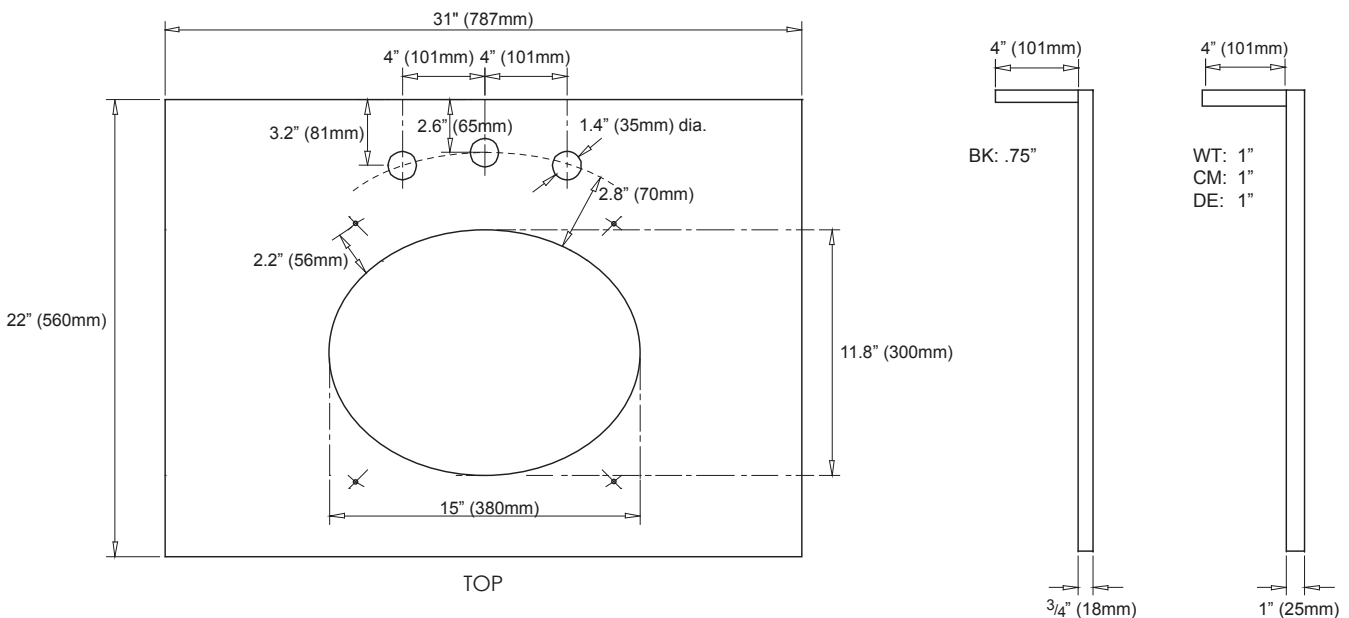

PRODUCT DIAGRAM

Clean the vanity top with a soft cloth and a mild cleanser.