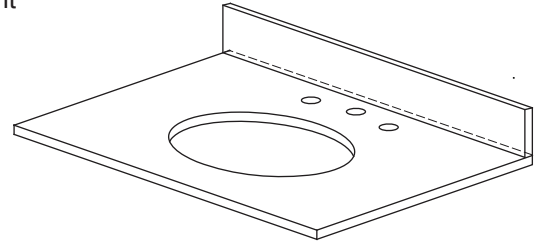

### FEATURES

- Natural Black Granite, White Carrara Marble, Galala Beige or Dark Emperador Marble
- Natural surface variations and markings
- Available in five standard sizes - 25", 31", 37", 49" and 61" sizes
- Top pre-cut for 8" widespread faucet and Vitreous China undermount
- Backsplash included

### NOMINAL DIMENSIONS

- 31" Width x 22" Depth x .75" Thick (Black Granite Only)
- 31" Width x 22" Depth x 1" Thick