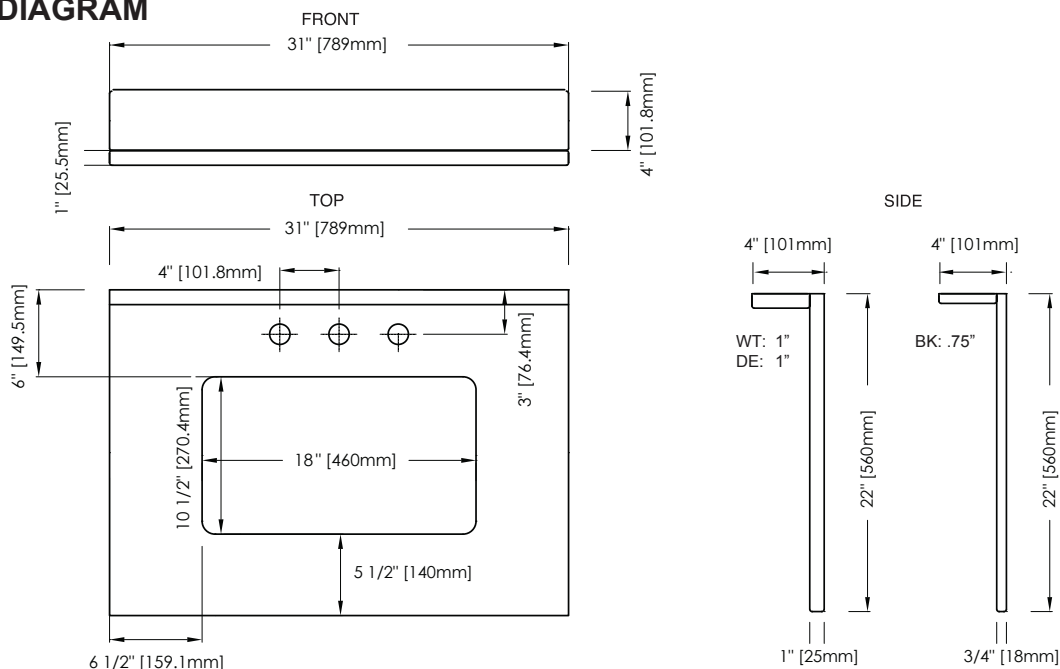

PRODUCT DIAGRAM

Clean the vanity top with a soft cloth and a mild cleanser.