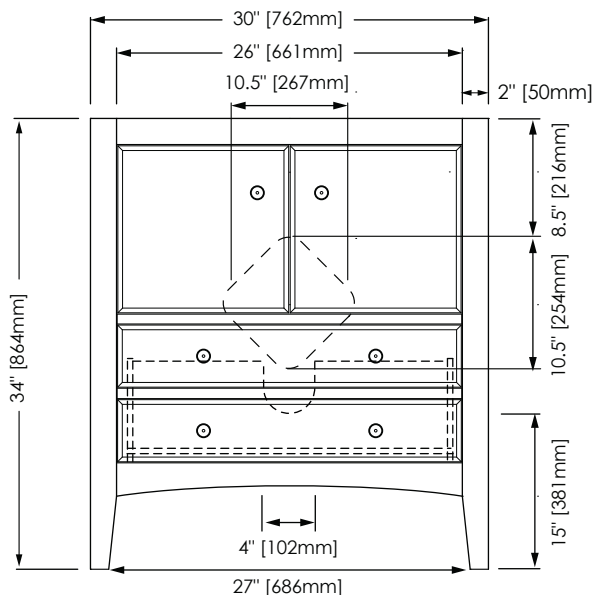

FEATURES

- Transitional design with American influence
- Matching linen tower available
- Solid ash construction
- Complemented by matching mirror

COLORS / FINISHES

- WW: Whitewash
- BE: Brown Ebony

NOMINAL DIMENSIONS

- 24" Width x 21" Depth x 34" Height

SPECIFIED MODEL

MODEL	DESCRIPTION	COLORS / FINISHES
V-KENT-30WW / BE	30" KENT Vanity	<input type="checkbox"/> Whitewash <input type="checkbox"/> Brown Ebony

RECOMMENDED COMPONENTS		
M-KENT-30WW / BE	30" KENT Mirror	<input type="checkbox"/> Whitewash <input type="checkbox"/> Brown Ebony
Vanity Top	Any 31" standard Vanity Top	
Faucet	Widespread Faucet	
Drain Kit	Ryvyr Umbrella Drain	<input type="checkbox"/> Chrome <input type="checkbox"/> Brushed Nickel

PRODUCT DIAGRAM

TOP

FRONT

SIDE