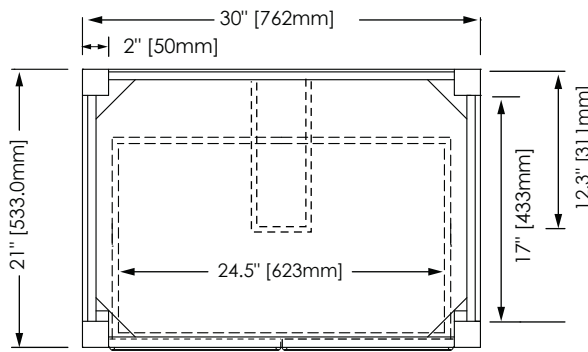

FEATURES

- Transitional design with American influence
- Matching linen tower available
- Solid ash construction
- Complemented by matching mirror

COLORS / FINISHES

- WW: Whitewash
- BE: Brown Ebony

NOMINAL DIMENSIONS

- 24" Width x 21" Depth x 34" Height

SPECIFIED MODEL

MODEL	DESCRIPTION	COLORS / FINISHES
V-KENT-30WW / BE	30" KENT Vanity	<input type="checkbox"/> Whitewash <input type="checkbox"/> Brown Ebony

RECOMMENDED COMPONENTS		
M-KENT-30WW / BE	30" KENT Mirror	<input type="checkbox"/> Whitewash <input type="checkbox"/> Brown Ebony
Vanity Top	Any 31" standard Vanity Top	
Faucet	Widespread Faucet	
Drain Kit	Ryvyr Umbrella Drain	<input type="checkbox"/> Chrome <input type="checkbox"/> Brushed Nickel

PRODUCT DIAGRAM

TOP

FRONT

SIDE