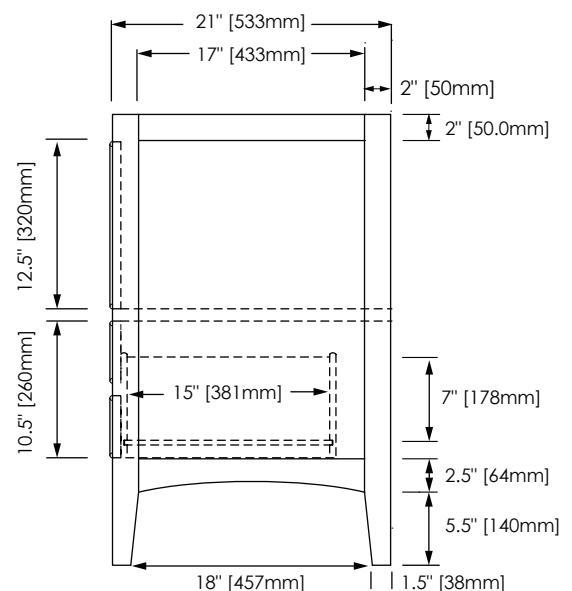

FEATURES

- Transitional design with American influence
- Matching linen tower available
- Solid ash construction
- Complemented by matching mirror

COLORS / FINISHES

- WW: Whitewash
- BE: Brown Ebony

NOMINAL DIMENSIONS

- 24" Width x 21" Depth x 34" Height

SPECIFIED MODEL

MODEL	DESCRIPTION	COLORS / FINISHES
V-KENT-30WW / BE	30" KENT Vanity	<input type="checkbox"/> Whitewash <input type="checkbox"/> Brown Ebony

RECOMMENDED COMPONENTS		
M-KENT-30WW / BE	30" KENT Mirror	<input type="checkbox"/> Whitewash <input type="checkbox"/> Brown Ebony
Vanity Top	Any 31" standard Vanity Top	
Faucet	Widespread Faucet	
Drain Kit	Ryvyr Umbrella Drain	<input type="checkbox"/> Chrome <input type="checkbox"/> Brushed Nickel

PRODUCT DIAGRAM

TOP

FRONT

SIDE